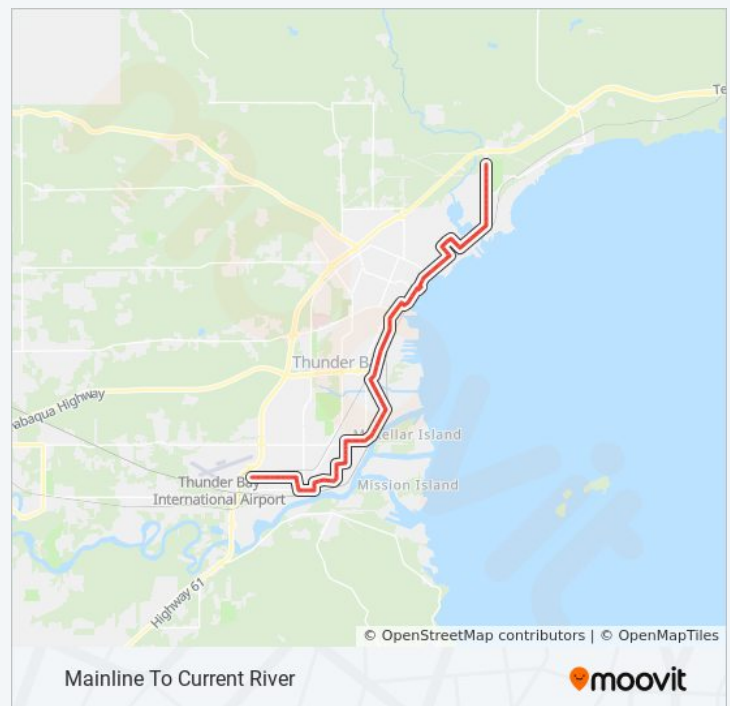

85 stops

[VIEW LINE SCHEDULE](#)

Mary & Neebing
 Mary & Holt
 Mary & Georgina
 Mary & Nipigon
 Mary & Home
 Mary & Broadmore
 Mary & Euclid
 Mary & Yonge
 Mary & Heath
 Mary & Brown
 Brown & Francis
 Brown & Frederica
 Frederica & Brown
 Frederica & Edward
 Frederica & 100s Block
 Ford & Frederica
 Ford & Francis
 Brock & 200s Block
 Brock & Tarbutt
 Brock & 300s Block
 Brock & Sprague
 Sprague & Brock
 Sprague & Empire
 Sprague & Walsh
 Walsh & Selkirk
 Franklin & Moodie
 Franklin & Isabella
 Franklin & Ridgeway

1 bus Info**Direction:** Mainline To Current River**Stops:** 85**Trip Duration:** 68 min**Line Summary:**

Franklin & Arthur

Franklin & Donald

Donald & Harold

Donald & Archibald

City Hall Terminal

Simpson & Victoria