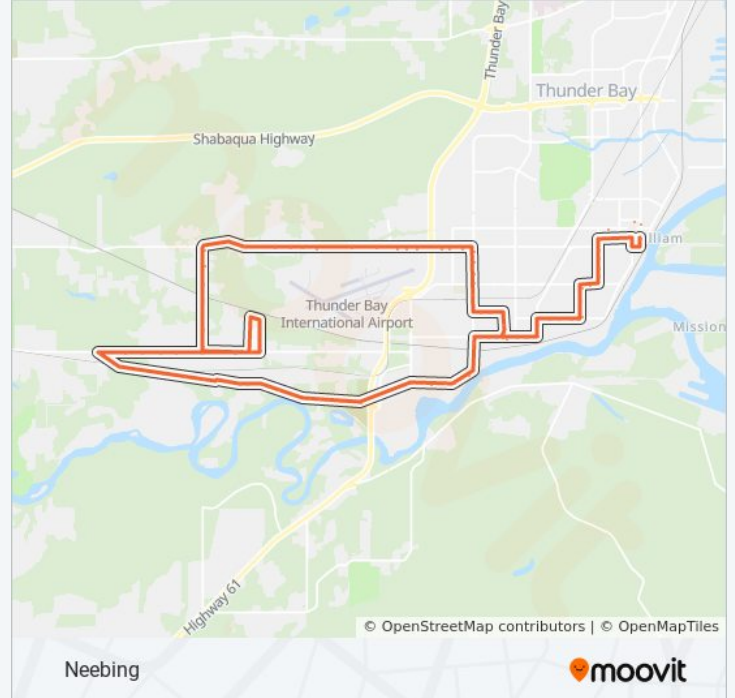

Direction: Neebing

89 stops

[VIEW LINE SCHEDULE](#)

- Frederica & Brown
- Frederica & 200s Block
- Frederica & Heath
- Frederica at James
- James & Gore
- Montreal & Bailey
- Montreal & Mountdale
- Bombardier Lot 1
- Bombardier Lot 2
- Neebing & Montreal
- Broadway & Cemetery
- Broadway & Meryle
- Broadway & Prokops
- Broadway & 1500s Block
- Broadway & Victor
- Broadway & Community Ctr.
- Broadway & Daisy
- Broadway & Glenwood
- Broadway & Cn Yard
- Broadway & Highland
- Broadway & 1900s Block
- Broadway & King

4 bus Info

Direction: Neebing

Stops: 89

Trip Duration: 42 min

Line Summary:

Broadway & Kerega

Broadway & Bowlker

Broadway & 2100s Block

Broadway & 22nd Side Rd.

Broadway & 25th Side Rd.

25th Side Rd. & Rosslyn

Rosslyn & Whitegates

Rosslyn & Tonkin

Rosslyn & 22nd Side Rd.

Rosslyn & Piper

Rosslyn & 20th Side Rd.

Arthur & 1300s Block

Arthur & Sifton

Arthur & Willard

Arthur & Valhalla Inn

Arthur & Hwy 61

Arthur & Mountdale

Arthur & Victoria Inn

James & Arthur