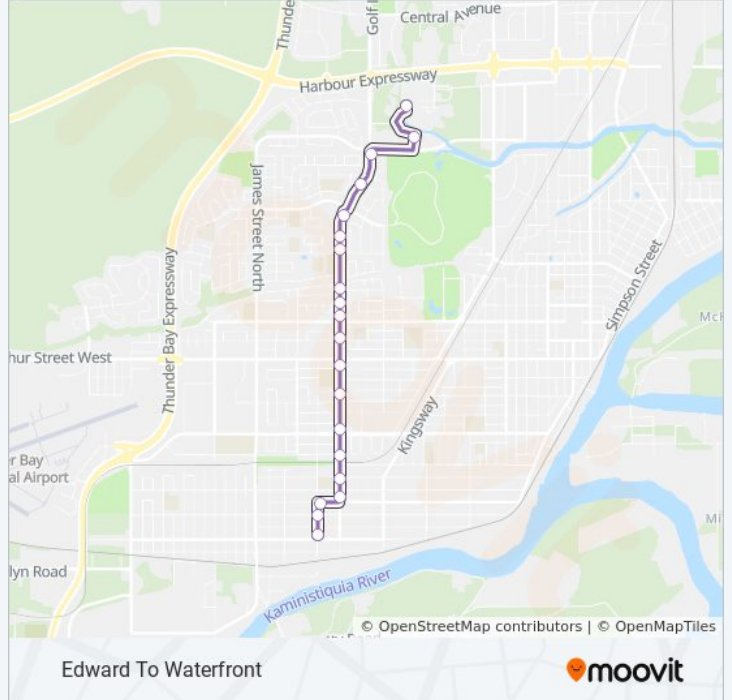

### Direction: Edward To Waterfront

20 stops

[VIEW LINE SCHEDULE](#)

- Brown & Frederica
- Brown & Francis
- Brock & Brown
- Edward & Brock
- Edward & Christina
- Edward & Gordon
- Edward & Walsh
- Edward & Isabella
- Edward & Arthur
- Edward & Donald
- Edward & Victoria
- Edward & Miles
- Edward & Riverview
- Edward & Churchill
- Edward & Ward
- Edward & Redwood
- Edward & Woodlawn
- Edward & James
- Sibley Residence
- Confederation College

### 5 bus Time Schedule

Edward To Waterfront Route Timetable:

Sunday	8:40 AM - 10:28 PM
Monday	6:30 AM - 10:28 PM
Tuesday	6:30 AM - 10:28 PM
Wednesday	6:30 AM - 10:28 PM
Thursday	6:30 AM - 10:28 PM
Friday	6:30 AM - 10:28 PM
Saturday	6:00 AM - 10:28 PM

### 5 bus Info

**Direction:** Edward To Waterfront

**Stops:** 20

**Trip Duration:** 14 min

**Line Summary:**

Edward To Waterfront

## Direction: Edward To Westfort

22 stops

[VIEW LINE SCHEDULE](#)

- Confederation College
- Sibley Residence
- Edward & James
- Edward & Ironwood
- Edward & Redwood
- Northwood Park Plaza
- Edward & Ward
- Edward & Churchill
- Edward & Parkway
- Edward & Park Row
- Edward & Miles
- Edward & Victoria
- Edward & Donald
- Edward & Begin
- Edward & Isabella
- Edward & Walsh
- Edward & Gordon
- Edward & Christina