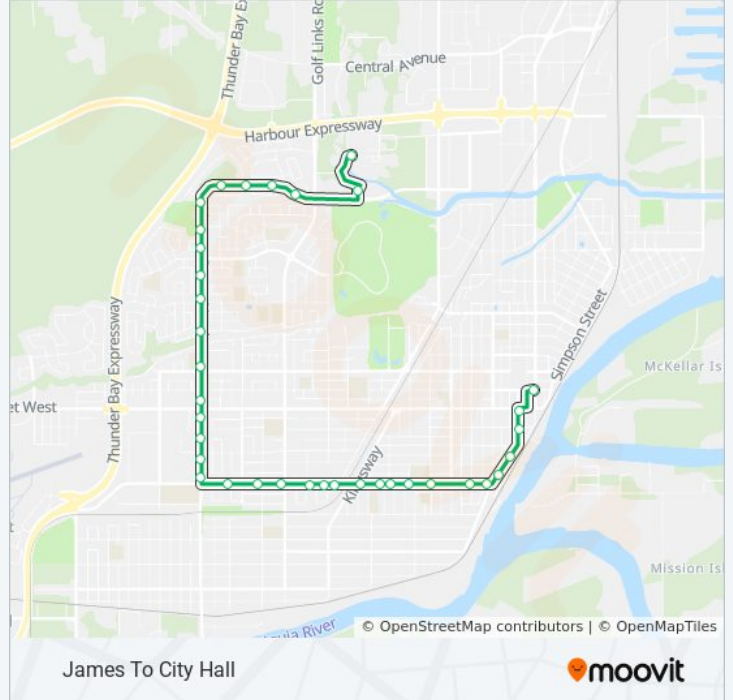

Direction: James To City Hall

36 stops

[VIEW LINE SCHEDULE](#)

- Confederation College
- Sibley Residence
- James & Brecia
- James & Sheridan
- James & Ryerson
- James & Lambton
- James & Limbrick
- James & Vale
- James & McGill
- James & 400s Block
- James & Churchill
- James & Parkway
- James & Victoria
- James & Donald
- James & Arthur
- James & Mini-Queens Park
- James & Isabella
- James & Walsh
- Walsh & Linwood
- Walsh & Brown
- Walsh & Edward

Syndicate & Duncan

Syndicate & Ridgeway

Syndicate & Arthur

City Hall Terminal

Direction: James To City Hall Via College

52 stops

[VIEW LINE SCHEDULE](#)

Intercity Shopping Centre

8 bus Info

Direction: James To Intercity

Stops: 52

Trip Duration: 42 min

Line Summary:

- Walsh & Minto
- Walsh & Edward
- Walsh & Brown
- Walsh & Leland
- Walsh & Holly
- James & Walsh
- James & Isabella
- James & Mini-Queens Park
- James & Arthur
- James & Donald
- James & Victoria
- James & Riverview
- James & Parkway
- James & Churchill
- James & 400s Block
- James & McGill
- James & Vale
- James & Limbrick
- James & Lambton
- James & Sheridan
- James & Conestoga
- James & Brecia
- Confederation College
- Sibley Residence
- William & Balmoral
- Balmoral & Hewitson
- Alloy & Cobalt
- Alloy & Tungsten
- Tungsten & Alloy
- Tungsten & Cobalt
- Central & Tungsten
- Central & Carrick
- Central & Memorial

8 bus Info

Direction: James To Intercity Via College

Stops: 52

Trip Duration: 40 min

Line Summary:

James & Victoria
James & Riverview
James & Parkway
James & Churchill
James & 400s Block
James & McGill
James & Vale
James & Limbrick
James & Lambton
James & Sheridan
James & Conestoga
James & Brecia
Confederation College
Sibley Residence
William & Balmoral
Balmoral & Hewitson
Alloy & Cobalt
Alloy & Tungsten
Tungsten & Alloy
Tungsten & Cobalt
Central & Tungsten
Central & Carrick
Central & Memorial
Ft. Wm. Rd. & Walmart
Ft. Wm. Rd. & Harbour Expy
Ft. Wm. Rd. & Intercity
Intercity Shopping Centre