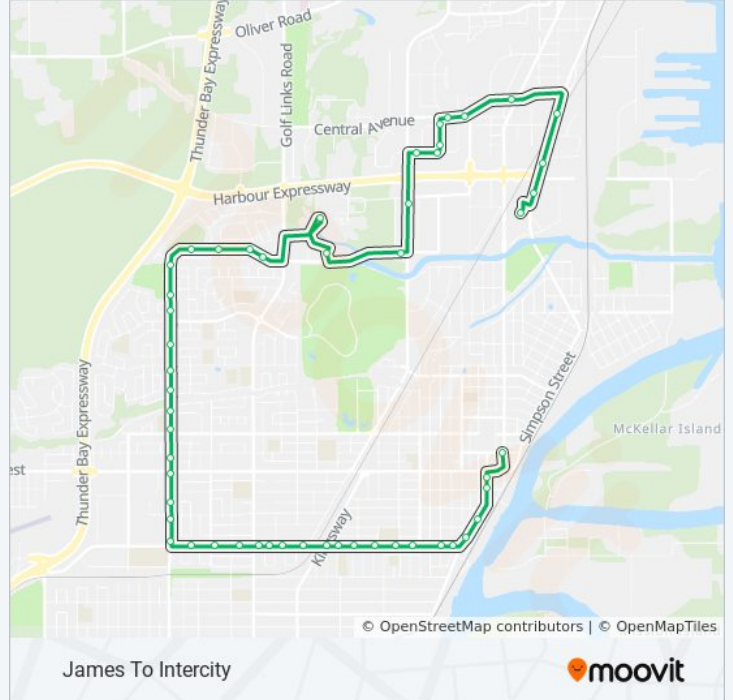

8 bus Info

Direction: James To Intercity

Stops: 52

Trip Duration: 42 min

Line Summary:

- Walsh & Minto
- Walsh & Edward
- Walsh & Brown
- Walsh & Leland
- Walsh & Holly
- James & Walsh
- James & Isabella
- James & Mini-Queens Park
- James & Arthur
- James & Donald
- James & Victoria
- James & Riverview
- James & Parkway
- James & Churchill
- James & 400s Block
- James & McGill
- James & Vale
- James & Limbrick
- James & Lambton
- James & Sheridan
- James & Conestoga
- James & Brecia
- Confederation College
- Sibley Residence
- William & Balmoral
- Balmoral & Hewitson
- Alloy & Cobalt
- Alloy & Tungsten
- Tungsten & Alloy
- Tungsten & Cobalt
- Central & Tungsten
- Central & Carrick
- Central & Memorial

Ft. Wm. Rd. & Walmart

Ft. Wm. Rd. & Harbour Expy

Ft. Wm. Rd. & Intercity

Intercity Shopping Centre

Direction: James To Intercity Via College

52 stops

[VIEW LINE SCHEDULE](#)

- City Hall Terminal
- Syndicate & Arthur
- Syndicate & Ridgeway
- Syndicate & Duncan
- Syndicate & Vickers
- Walsh & Catherine
- Walsh & Marks
- Walsh & Franklin
- Walsh & St. Pats
- Walsh & Brunswick
- Walsh & Hyde Park
- Walsh & Tarbutt
- Walsh & Kingsway
- Walsh & Waterloo
- Walsh & Ruskin
- Walsh & Minto
- Walsh & Edward
- Walsh & Brown
- Walsh & Leland
- Walsh & Holly
- James & Walsh
- James & Isabella
- James & Mini-Queens Park
- James & Arthur
- James & Donald

8 bus Info

Direction: James To Intercity Via College

Stops: 52

Trip Duration: 40 min

Line Summary:

James & Victoria
James & Riverview
James & Parkway
James & Churchill
James & 400s Block
James & McGill
James & Vale
James & Limbrick
James & Lambton
James & Sheridan
James & Conestoga
James & Brecia
Confederation College
Sibley Residence
William & Balmoral
Balmoral & Hewitson
Alloy & Cobalt
Alloy & Tungsten
Tungsten & Alloy
Tungsten & Cobalt
Central & Tungsten
Central & Carrick
Central & Memorial
Ft. Wm. Rd. & Walmart
Ft. Wm. Rd. & Harbour Expy
Ft. Wm. Rd. & Intercity
Intercity Shopping Centre