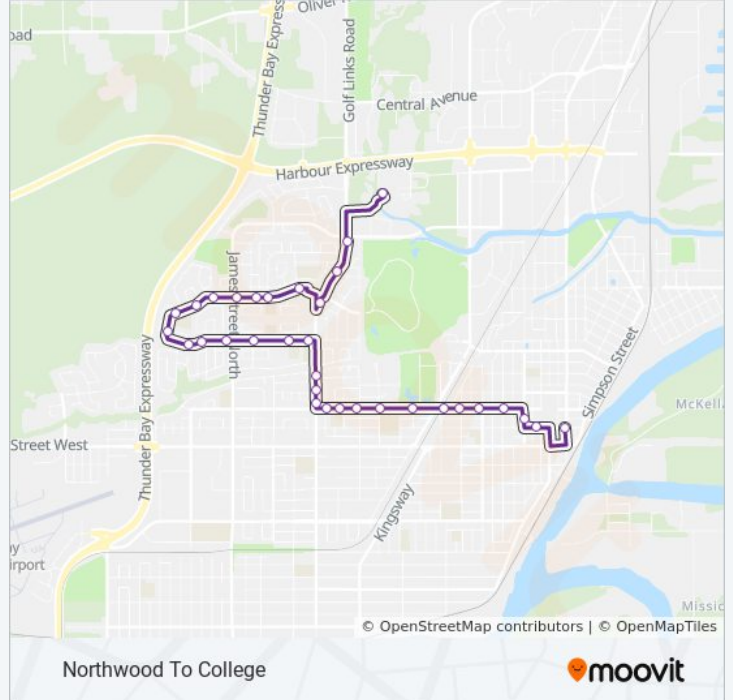

10 bus Info

Direction: Northwood To College

Stops: 32

Trip Duration: 19 min

Line Summary:

- Churchill & James
- Churchill & Parkway
- Churchill & Champlain
- Redwood & Churchill
- Redwood & Mohawk
- Redwood & Cambrian
- Redwood & Simon Fraser
- Redwood & James
- Redwood & Limbrick
- Redwood & University
- Redwood & Sherbrooke
- Edward & Woodlawn
- Edward & James
- Confederation College

Direction: Northwood To County Park

31 stops

[VIEW LINE SCHEDULE](#)

- Confederation College
- Sibley Residence
- Edward & James
- Edward & Ironwood
- Edward & Redwood
- Redwood & Sherbrooke
- Redwood & Spruce
- Redwood & Limbrick
- Redwood & James
- James & 400s Block
- Churchill & James
- Churchill & Sycamore
- Churchill & Hemlock
- Churchill & Edward
- Edward & Parkway

10 bus Info

Direction: Northwood To County Park

Stops: 31

Trip Duration: 19 min

Line Summary:

Edward & Park Row

Edward & Miles

Victoria & Maplewood

10 bus Info

Direction: Northwood To Waterfront

Stops: 31

Trip Duration: 19 min

Line Summary:

Churchill & Edward

Edward & Parkway

Edward & Park Row