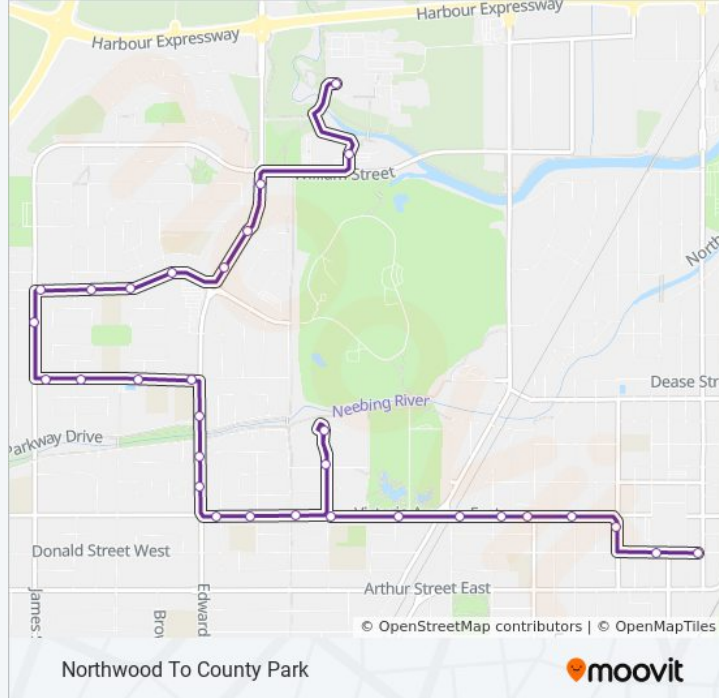

10 bus Info

Direction: Northwood To County Park

Stops: 31

Trip Duration: 19 min

Line Summary:

Edward & Park Row

Edward & Miles

Victoria & Maplewood

Victoria & Oakwood

Victoria & Ford

Hogarth Riverview Manor

Sister Margaret Smith

Victoria & Lillie

Victoria & Hyde Park

Victoria & Wellington

Victoria & Selkirk

Victoria & Franklin

Victoria & Marks

Vickers & Victoria

Donald & Archibald

City Hall Terminal

Direction: Northwood To Waterfront

31 stops

[VIEW LINE SCHEDULE](#)

10 bus Info

Direction: Northwood To Waterfront

Stops: 31

Trip Duration: 19 min

Line Summary:

Churchill & Edward

Edward & Parkway

Edward & Park Row