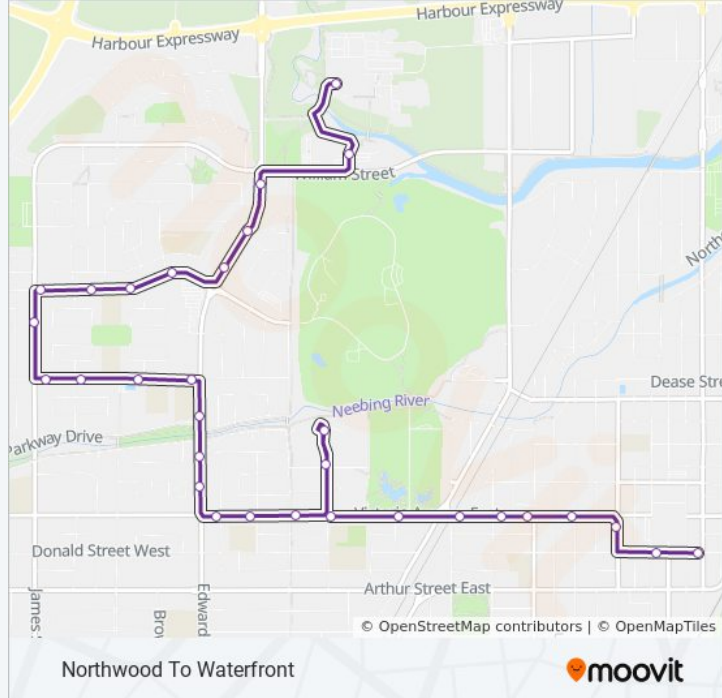

Victoria & Franklin

Victoria & Marks

Vickers & Victoria

Donald & Archibald

City Hall Terminal

Direction: Northwood To Waterfront

31 stops

[VIEW LINE SCHEDULE](#)

Redwood & James

James & 400s Block

Churchill & James

Churchill & Sycamore

Churchill & Hemlock

10 bus Time Schedule

Northwood To Waterfront Route Timetable:

Sunday	10:30 PM
Monday	10:32 PM
Tuesday	10:32 PM
Wednesday	10:32 PM
Thursday	10:32 PM
Friday	10:32 PM
Saturday	10:32 PM

10 bus Info

Direction: Northwood To Waterfront

Stops: 31

Trip Duration: 19 min

Line Summary:

Churchill & Edward

Edward & Parkway

Edward & Park Row

Victoria & Wellington

Victoria & Selkirk

Victoria & Franklin

Victoria & Marks

Vickers & Victoria

Donald & Archibald

City Hall Terminal

10 bus time schedules and route maps are available in an offline PDF at moovitapp.com. Use the [Moovit App](#) to see live bus times, train schedule or subway schedule, and step-by-step directions for all public transit in Thunder Bay.