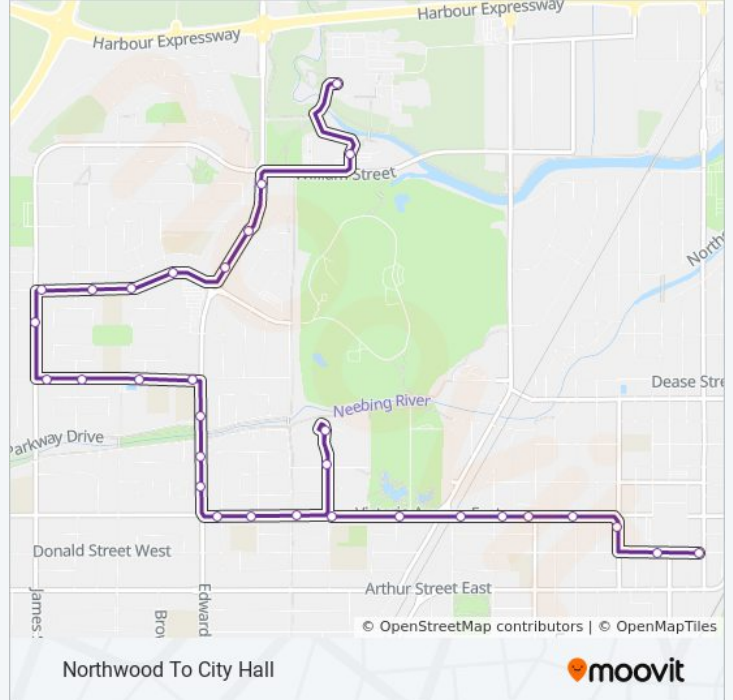

Use the Moovit App to find the closest 10 bus station near you and find out when is the next 10 bus arriving.

Direction: Northwood To City Hall

31 stops

[VIEW LINE SCHEDULE](#)

- Confederation College
- Sibley Residence
- Edward & James
- Edward & Ironwood
- Edward & Redwood
- Redwood & Sherbrooke
- Redwood & Spruce
- Redwood & Limbrick
- Redwood & James
- James & 400s Block
- Churchill & James
- Churchill & Sycamore
- Churchill & Hemlock
- Churchill & Edward
- Edward & Parkway
- Edward & Park Row
- Edward & Miles
- Victoria & Maplewood
- Victoria & Oakwood
- Victoria & Ford
- Hogarth Riverview Manor

Stops: 31

Trip Duration: 19 min

Line Summary:

Sister Margaret Smith

Victoria & Lillie

Victoria & Hyde Park

Victoria & Wellington

Victoria & Selkirk

Victoria & Franklin

Victoria & Marks

Vickers & Victoria

Donald & Archibald

City Hall Terminal

Direction: Northwood To College

32 stops

[VIEW LINE SCHEDULE](#)

City Hall Terminal

Donald & Cent. Sq.

Vickers & Victoria

Victoria & Marks

Victoria & Franklin

Victoria & Selkirk

Victoria & Waterloo

Victoria & Friendship Gardens