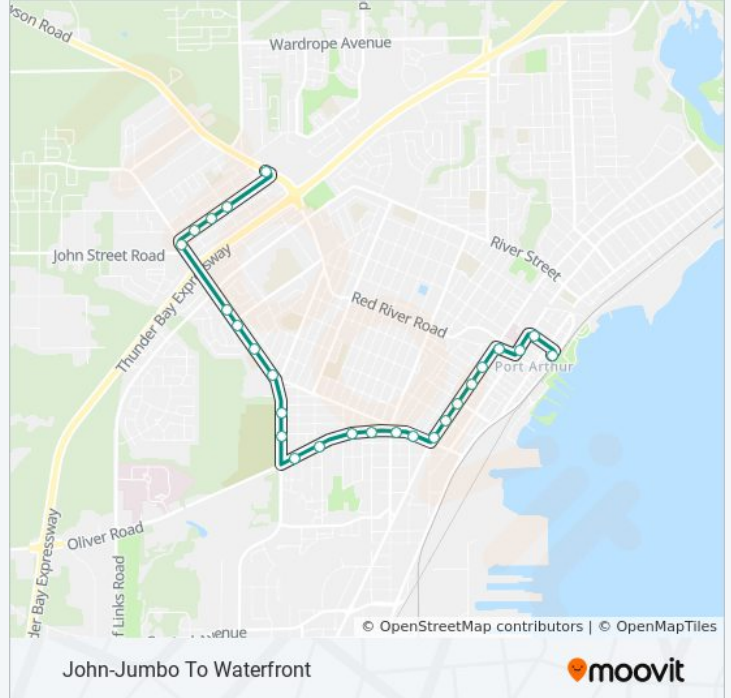

**Direction: John-Jumbo To County Fair**

35 stops

[VIEW LINE SCHEDULE](#)

- Waterfront Terminal
- Camelot & Court
- Court & Camelot
- Court & Red River
- Court & Lincoln
- Pearl & Court
- Pearl & Algoma
- Algoma & Dufferin
- Algoma & Bay
- Algoma & Cornwall
- Algoma & John
- John & Secord
- John & Banning
- John & Mckibbin
- John & Marlborough
- John & Rockwood
- John & Kenogami
- John & Alder
- John & Anten
- John & Clarkson
- John & Junot
- John St. Rd. & Chercover

**Direction: John-Jumbo To Waterfront**

26 stops

[VIEW LINE SCHEDULE](#)

Dawson & Regina  
 Strand & Brittany  
 Strand & Windsor  
 Strand & Tokio  
 Valley & John St. Rd.  
 John & Sequoia  
 John & Clarkson  
 John & Anten  
 John & Balmoral  
 Balmoral & Andrew  
 Balmoral & Hollylane  
 Oliver & Langworthy  
 Oliver & Mcbean  
 Oliver & Rupert  
 Oliver & Winnipeg  
 Oliver & High

**13 bus Info**

**Direction:** John-Jumbo To Waterfront

**Stops:** 26

**Trip Duration:** 15 min

**Line Summary:**

John & Ontario

Algoma & John

Algoma & Cornwall

Algoma & Bay

Algoma & Dufferin

Algoma & Pearl

Waverly Library

Red River & Court

Camelot & Court

Waterfront Terminal

13 bus time schedules and route maps are available in an offline PDF at [moovitapp.com](https://moovitapp.com). Use the [Moovit App](#) to see live bus times, train schedule or subway schedule, and step-by-step directions for all public transit in Thunder Bay.