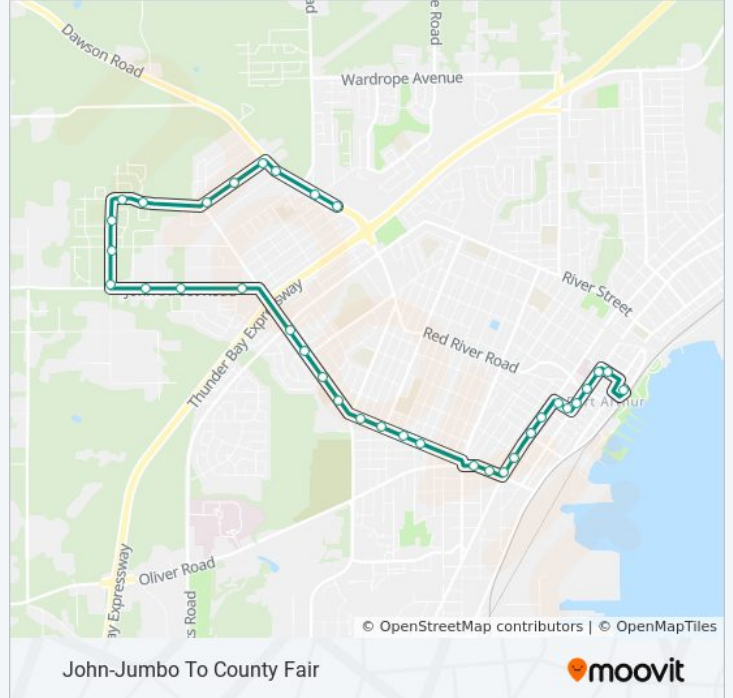

**Direction: John-Jumbo To County Fair**

35 stops

[VIEW LINE SCHEDULE](#)

- Waterfront Terminal
- Camelot & Court
- Court & Camelot
- Court & Red River
- Court & Lincoln
- Pearl & Court
- Pearl & Algoma
- Algoma & Dufferin
- Algoma & Bay
- Algoma & Cornwall
- Algoma & John
- John & Secord
- John & Banning
- John & Mckibbin
- John & Marlborough
- John & Rockwood
- John & Kenogami
- John & Alder
- John & Anten
- John & Clarkson
- John & Junot
- John St. Rd. & Chercover

**13 bus Info**

**Direction:** John-Jumbo To County Fair

**Stops:** 35

**Trip Duration:** 20 min

**Line Summary:**

John St. Rd. & Biloski  
 John St. Rd. & Moore  
 Woodcrest & John St. Rd.  
 Woodcrest & Hutton Park  
 Woodcrest & Longbow  
 Pioneer & Woodcrest  
 Pioneer & Nottingham  
 Sherwood & Valley  
 Sherwood & 200s Block  
 Sherwood & Dawson  
 Dawson & Masters  
 Dawson & Piccadilly  
 Dawson & Regina

**Direction: John-Jumbo To Waterfront**

26 stops

[VIEW LINE SCHEDULE](#)

Dawson & Regina  
 Strand & Brittany  
 Strand & Windsor  
 Strand & Tokio  
 Valley & John St. Rd.  
 John & Sequoia  
 John & Clarkson  
 John & Anten  
 John & Balmoral  
 Balmoral & Andrew  
 Balmoral & Hollylane  
 Oliver & Langworthy  
 Oliver & Mcbean  
 Oliver & Rupert  
 Oliver & Winnipeg  
 Oliver & High

**13 bus Info**

**Direction:** John-Jumbo To Waterfront

**Stops:** 26

**Trip Duration:** 15 min

**Line Summary:**

John & Ontario

Algoma & John

Algoma & Cornwall