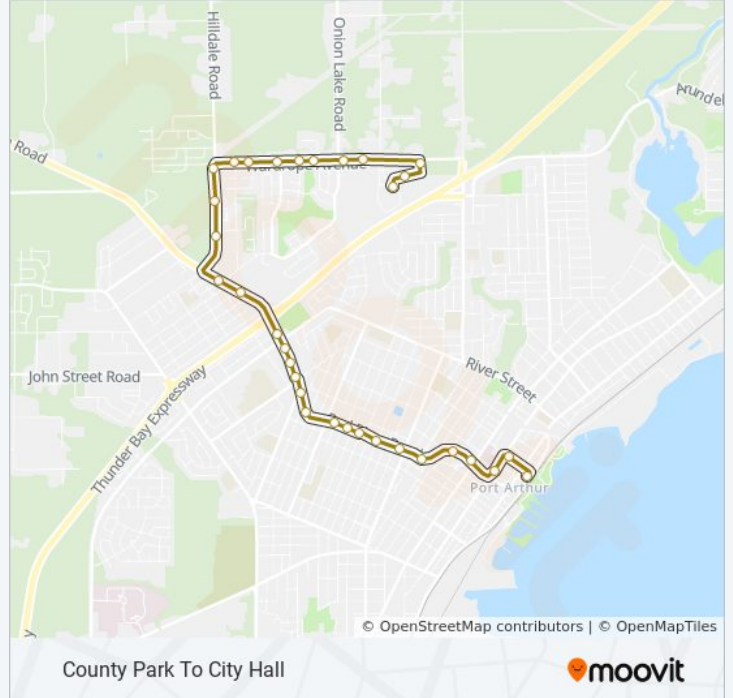

3C bus Info

Direction: County Park To City Hall

Stops: 31

Trip Duration: 16 min

Line Summary:

Dawson & Regina

Red River & Picton

Red River & Junot

Red River & Summit

Red River & St. Patrick's Square

Faculty Of Law

Red River & Algoma

Red River & Court

Camelot & Court

Waterfront Terminal

Direction: County Park To Northwood

31 stops

[VIEW LINE SCHEDULE](#)

Castlegreen & Superiorview

Superiorview & 100s Block

Superiorview & Wardrope

Wardrope & 200s Block

Wardrope & Onion Lake

Wardrope & Glengary