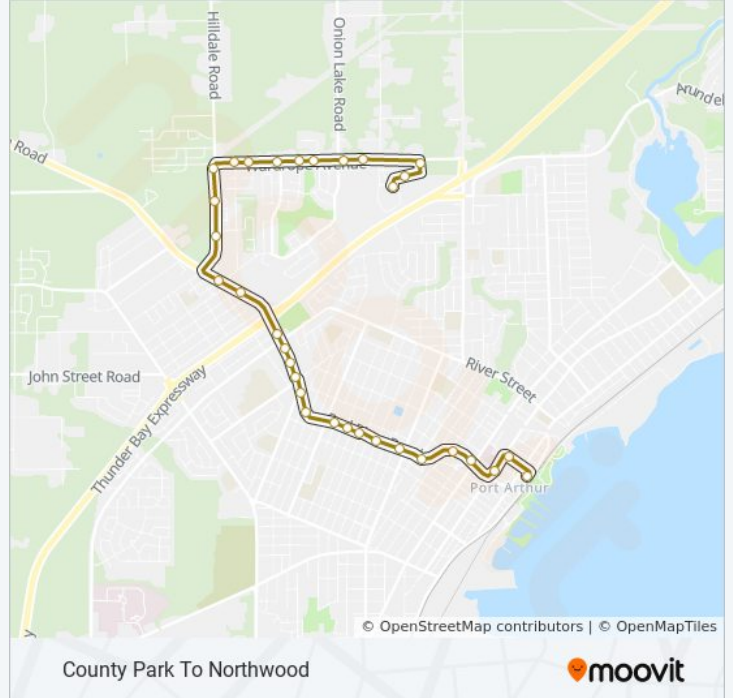

3C bus Info

Direction: County Park To Northwood

Stops: 31

Trip Duration: 19 min

Line Summary:

Hilldale & 100s Block
 Dawson & Piccadilly
 Dawson & Regina
 Red River & Picton
 Red River & Junot
 Red River & 800s Block
 Red River & Clarkson
 Red River & Algonquin
 Red River & Kenogami
 Red River & Hodge
 Red River & Marlborough
 Red River & Mckibbin
 Red River & Hill
 Red River & Summit
 Red River & St. Patrick's Square
 Faculty Of Law
 Red River & Algoma
 Red River & Court
 Camelot & Court
 Waterfront Terminal

Direction: County Park To Waterfront

31 stops

[VIEW LINE SCHEDULE](#)

Castlegreen & Superiorview
 Superiorview & 100s Block
 Superiorview & Wardrope
 Wardrope & 200s Block
 Wardrope & Onion Lake
 Wardrope & Glengary
 Wardrope & County
 Wardrope & 500s Block
 Wardrope & Market St.