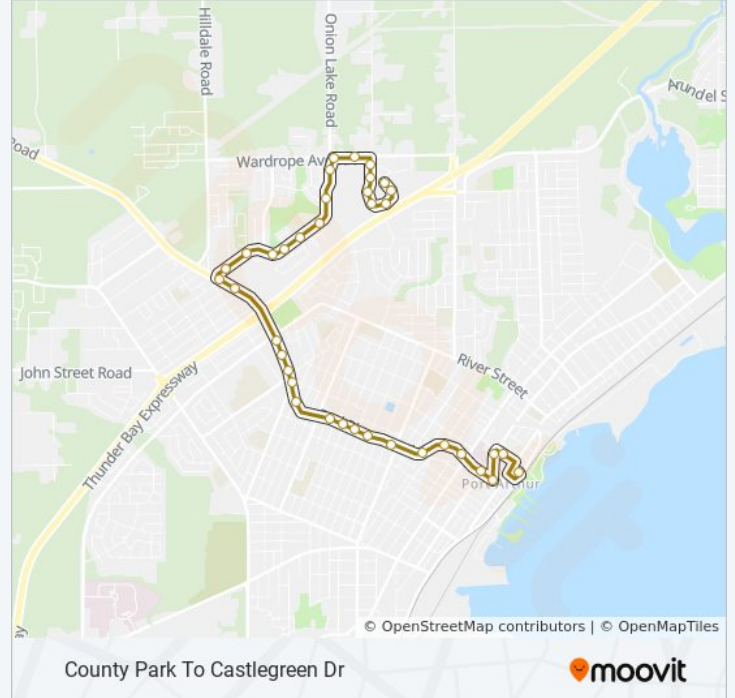

Use the Moovit App to find the closest 3C bus station near you and find out when is the next 3C bus arriving.

Direction: County Park To Castlegreen Dr

37 stops

[VIEW LINE SCHEDULE](#)

- Waterfront Terminal
- Camelot & Court
- Court & Camelot
- Red River & St. Paul
- Red River & Court
- Red River & Algoma
- Red River & Regent
- Red River & Waverley
- Red River & High
- Red River & Hill
- Red River & Pine
- Red River & Martha
- Red River & Hodge
- Red River & Kenogami
- Red River & Algonquin
- Red River & Clarkson
- Red River Towers
- Red River & Junot
- County Fair Mall
- Dawson & East
- East & Market

3C bus Info

Direction: County Park To Castlegreen Dr

Stops: 37

Trip Duration: 20 min

Line Summary:

East & London

County & Renfrew

County & Prescot

Castlegreen & 1300s Block

Castlegreen & 900s Block

Castlegreen & 800s Block

Castlegreen & 600s Block

Castlegreen & Superiorview

Direction: County Park To City Hall

31 stops

[VIEW LINE SCHEDULE](#)

3C bus Info

Direction: County Park To City Hall

Stops: 31

Trip Duration: 16 min

Line Summary:

Dawson & Regina

Red River & Picton

Red River & Junot