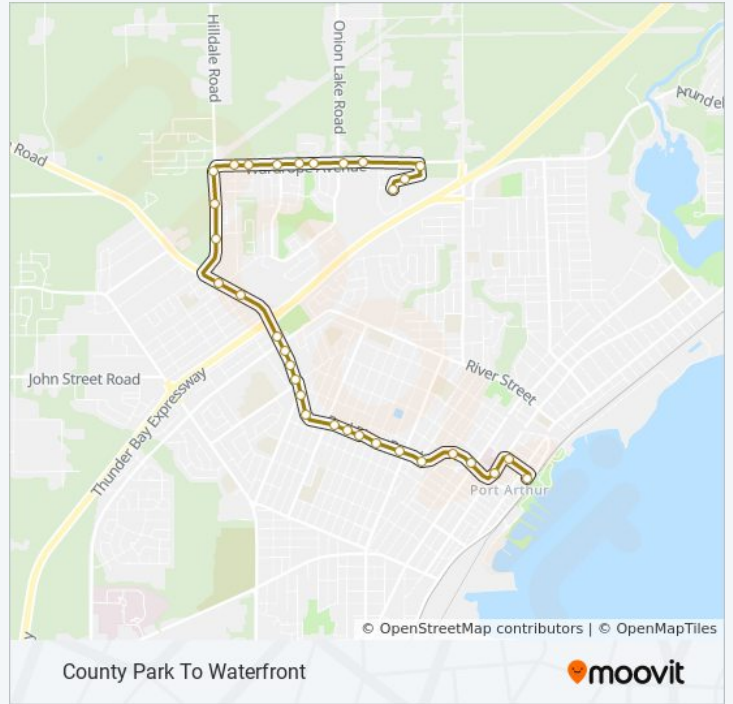

Direction: County Park To Waterfront

31 stops

[VIEW LINE SCHEDULE](#)

Castlegreen & Superiorview
 Superiorview & 100s Block
 Superiorview & Wardrope
 Wardrope & 200s Block
 Wardrope & Onion Lake
 Wardrope & Glengary
 Wardrope & County
 Wardrope & 500s Block
 Wardrope & Market St.

3C bus Time Schedule

County Park To Waterfront Route Timetable:

Sunday	10:50 PM
Monday	5:51 PM - 10:54 PM
Tuesday	5:51 PM - 10:54 PM
Wednesday	5:51 PM - 10:54 PM
Thursday	5:51 PM - 10:54 PM
Friday	5:51 PM - 10:54 PM
Saturday	5:51 PM - 10:54 PM

3C bus Info

Direction: County Park To Waterfront
Stops: 31

Trip Duration: 16 min
Line Summary:

Hilldale & Wardrobe

Hilldale & Downing

Hilldale & 100s Block

Dawson & Piccadilly

Dawson & Regina