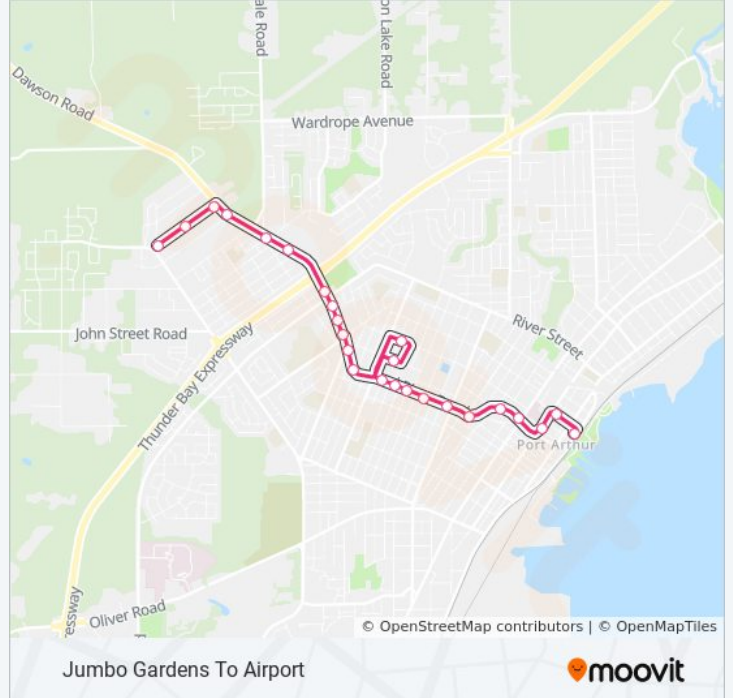

Use the Moovit App to find the closest 3J bus station near you and find out when is the next 3J bus arriving.

Direction: Jumbo Gardens To Airport

25 stops

[VIEW LINE SCHEDULE](#)

- Sherwood & Valley
- Sherwood & 200s Block
- Sherwood & Dawson
- Dawson & Masters
- Dawson & Piccadilly
- Dawson & Regina
- Red River & Picton
- Red River & Junot
- Red River & 800s Block
- Red River & Clarkson
- Red River & Algonquin
- Red River & Kenogami
- St. Joseph's Heritage
- Van Norman & Dorothy
- Red River & Hodge
- Red River & Marlborough
- Red River & Mckibbin
- Red River & Hill
- Red River & Summit
- Red River & St. Patrick's Square
- Faculty Of Law

3J bus Info

Direction: Jumbo Gardens To Airport

Stops: 25

Trip Duration: 18 min

Line Summary:

- Red River & Algoma
- Red River & Court
- Camelot & Court
- Waterfront Terminal

Direction: Jumbo Gardens To Sherwood Dr.

34 stops

[VIEW LINE SCHEDULE](#)

- Waterfront Terminal
- Camelot & Court
- Court & Camelot
- Red River & St. Paul
- Red River & Court
- Red River & Algoma
- Red River & Regent
- Red River & Waverley
- Red River & High
- Red River & Hill
- Red River & Pine
- Red River & Martha
- Red River & Hodge
- Red River & Kenogami
- Red River & Algonquin
- Red River & Clarkson
- Red River Towers
- Red River & Junot

3J bus Info

Direction: Jumbo Gardens To Sherwood Dr.

Stops: 34

Trip Duration: 21 min

Line Summary:

County Fair Mall

Piccadilly & Walkover

Walkover & Strand