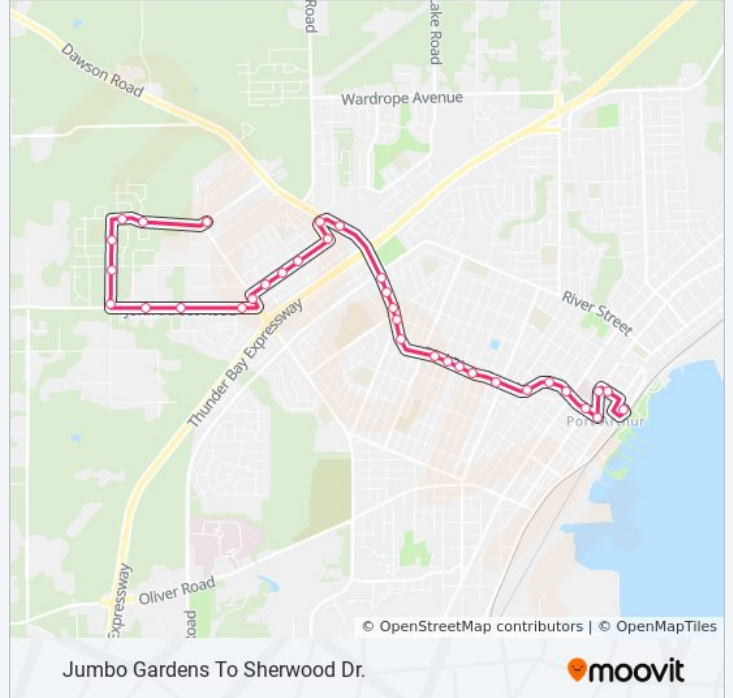

3J bus Info

Direction: Jumbo Gardens To Sherwood Dr.

Stops: 34

Trip Duration: 21 min

Line Summary:

County Fair Mall

Piccadilly & Walkover

Walkover & Strand

Strand & Brittany

Strand & Windsor

Strand & Tokio

Valley & John St. Rd.

John St. Rd. & Chercover

John St. Rd. & Biloski

John St. Rd. & Moore

Woodcrest & John St. Rd.

Woodcrest & Hutton Park

Woodcrest & Longbow

Pioneer & Woodcrest

Pioneer & Nottingham

Sherwood & Valley

Direction: Jumbo Gardens To Waterfront

25 stops

[VIEW LINE SCHEDULE](#)

3J bus Info

Direction: Jumbo Gardens To Waterfront

Stops: 25

Trip Duration: 18 min

Line Summary:

Van Norman & Dorothy

Red River & Hodge

Red River & Marlborough