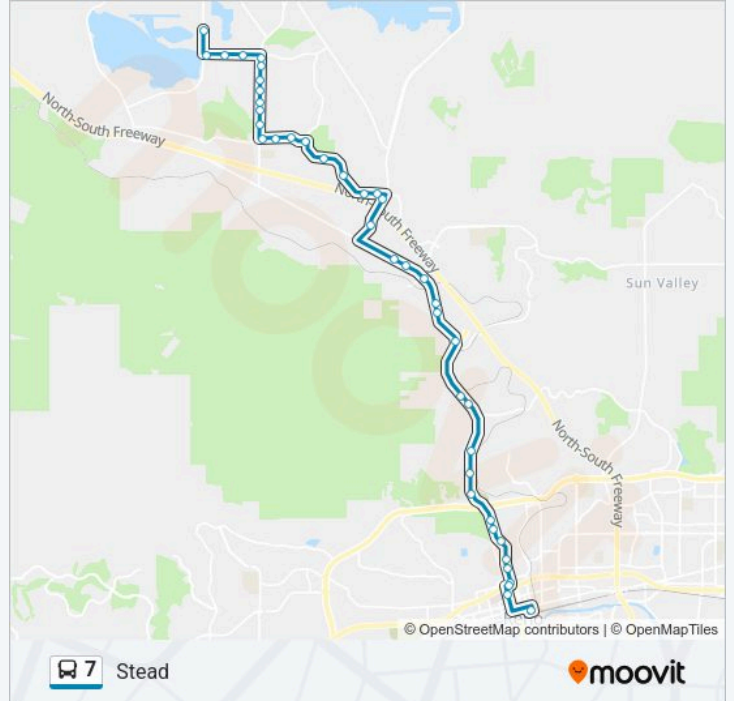

**7 bus Info**

**Direction:** Rtc 4th Street Station

**Stops:** 41

**Trip Duration:** 33 min

**Line Summary:**

North Virginia Street at Amazon  
 N Virginia Street at Black Rock Bicycles  
 N Virginia Street And Golden Valley Road  
 N Virginia Street And Lancaster Drive  
 N Virginia Street And Wellington Way  
 N Virginia Street And Sunset Mountain Road  
 S Virginia Street And Hoge Road  
 N Virginia Street at Bonanza Square  
 N Virginia Street And Talus Way  
 N Virginia Street And Morraine Way  
 N Virginia Street at Reno Sports Complex  
 N Virginia Street And W 17th Street  
 N Virginia Street at Planetarium  
 N Virginia Street And 15th Street  
 College Drive Station  
 N Virginia Street And Artemesia Way  
 9th Street Station  
 W 8th Street And N Virginia Street  
 N Sierra Street And Elm Street  
 Rtc 4th Street Station

**Direction: Echo Avenue And Moya Boulevard**

47 stops

[VIEW LINE SCHEDULE](#)

Rtc 4th Street Station  
 N Virginia Street And E 7th Street  
 9th Street Station  
 N Virginia Street And Artemesia Way  
 College Drive Station  
 Lawlor Station  
 N Virginia Street at Planetarium  
 N Virginia Street And E 17th Street  
 N Virginia Street And N Mccarran Boulevard