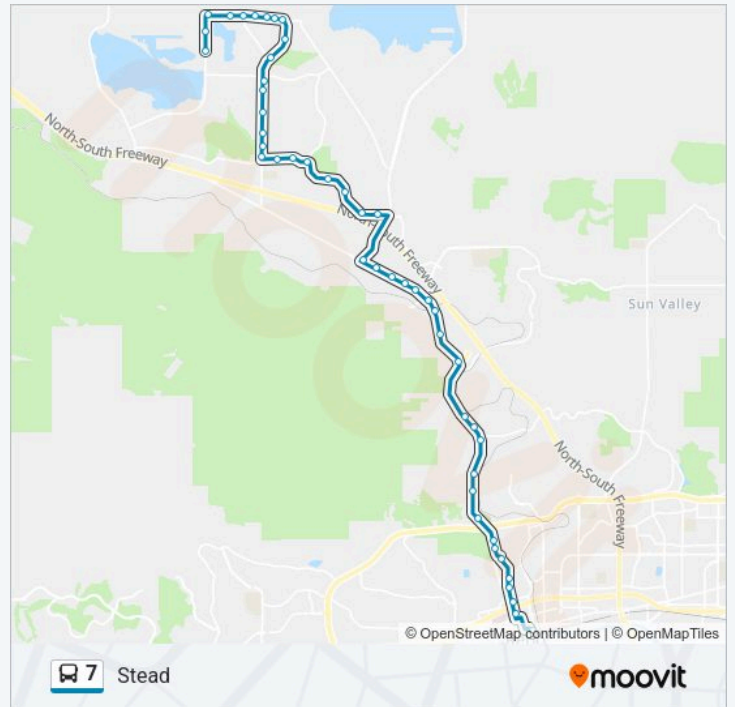

**Direction: Echo Avenue And Moya Boulevard**

47 stops

[VIEW LINE SCHEDULE](#)

Rtc 4th Street Station  
 N Virginia Street And E 7th Street  
 9th Street Station  
 N Virginia Street And Artemesia Way  
 College Drive Station  
 Lawlor Station  
 N Virginia Street at Planetarium  
 N Virginia Street And E 17th Street  
 N Virginia Street And N Mccarran Boulevard

**7 bus Info**

**Direction:** Echo Avenue And Moya Boulevard  
**Stops:** 47

**Trip Duration:** 36 min  
**Line Summary:**

- N Virginia Street And Morraine Way
- N Virginia Street And Talus Way
- N Virginia Street And E Parr Boulevard
- N Virginia Street at Bonanza Square
- N Virginia Street at Mobile Manor
- N Virginia Street And Sunset Mountain Road
- N Virginia Street And Wellington Way
- N Virginia Street And Security Circle
- N Virginia Street And Golden Valley Road
- N Virginia Street at North Valley Mobile Homes
- N Virginia Street at Care Chest
- N Virginia St at Amazon
- N Virginia Street And Lemmon Drive
- Lemmon Drive And N Virginia Street
- Sky Vista Parkway And Lemmon Drive
- Sky Vista Parkway And Vista Knoll Parkway
- Sky Vista After Aspect Ave
- Sky Vista Parkway at North Valley Park
- Silver Lake Road And Sky Vista Parkway
- Silver Lake Road And Flatland Drive
- Silver Lake Road East Of Stead Boulevard
- Stead Boulevard And Silver Lake Road
- Stead Boulevard And Sagewood Drive
- Stead Boulevard And Ural Street
- Stead Boulevard And Cascade Street
- Stead Boulevard And Rocky Mountain Street
- Stead Boulevard And Lear Boulevard
- Stead Boulevard And Mt Anderson Street
- Stead Boulevard And Mt Shasta Street
- Echo Avenue And Mt Charleston Street
- Echo Avenue And Echo Court
- Echo Avenue And Mt Babcock Street