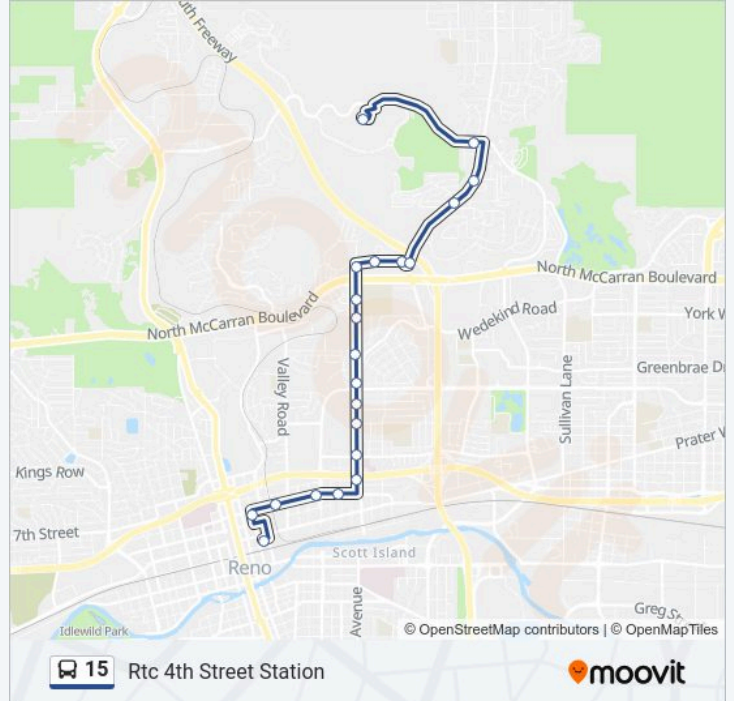

Use the Moovit App to find the closest 15 bus station near you and find out when is the next 15 bus arriving.

**Direction: Rtc 4th Street Station**

21 stops

[VIEW LINE SCHEDULE](#)

- Dandini Boulevard at Tmcc
- Dandini Boulevard And E Leonesio Drive
- Clear Acre Lane And Crystal Lane
- Clear Acre Lane And Scottsdale Road
- Clear Acre Lane And Selmi Drive
- Selmi Dr And Clear Acre Ln
- Selmi Dr And Tierra Verde E (North)
- Sutro St And Selmi Dr
- Sutro Street And Blazing Star Drive
- Sutro Street And Paintbrush Drive
- Sutro Street And Timber Way
- Sutro Street And Wells Avenue
- Sutro Street And Haddock Drive
- Sutro Street And Carville Drive
- Sutro Street And E 9th Street
- Sutro Street And E 7th Street
- East 6th Street And Spokane Street
- East 6th Street And North Wells Avenue
- E 6th Street And Record Street
- Lake Street And E 6th Street
- Rtc 4th Street Station

**15 bus Time Schedule**

Rtc 4th Street Station Route Timetable:

Monday	6:06 AM-11:05 PM
Tuesday	6:06 AM-11:05 PM
Wednesday	6:06 AM-11:05 PM
Thursday	6:06 AM-11:05 PM
Friday	6:06 AM-11:05 PM
Saturday	6:03 AM-11:03 PM
Sunday	6:01 AM-10:01 PM

**15 bus Info**

**Direction:** Rtc 4th Street Station

**Stops:** 21

**Trip Duration:** 21 min

**Line Summary:**

**Direction: Tmcc**

19 stops

[VIEW LINE SCHEDULE](#)

- Rtc 4th Street Station
- Evans Avenue And E 6th Street
- East 6th Street And Eureka Avenue
- East 6th Street And Spokane Street
- Sutro Street And E 7th Street
- Sutro Street And E 9th Street
- Sutro Street And Carville Drive
- Sutro Street And Haddock Drive
- Sutro Street And Oliver Street
- Sutro Street And Timber Way
- Sutro Street And Paintbrush Drive
- Sutro Street at Hug High School
- Selmi Dr And Sutro St
- Selmi Dr And Clear Acre Ln
- Clear Acre Lane And Selmi Drive
- Clear Acre Lane And Scottsdale Road
- Clear Acre Lane And Crystal Lane
- Dandini Boulevard And E Leonesio Drive