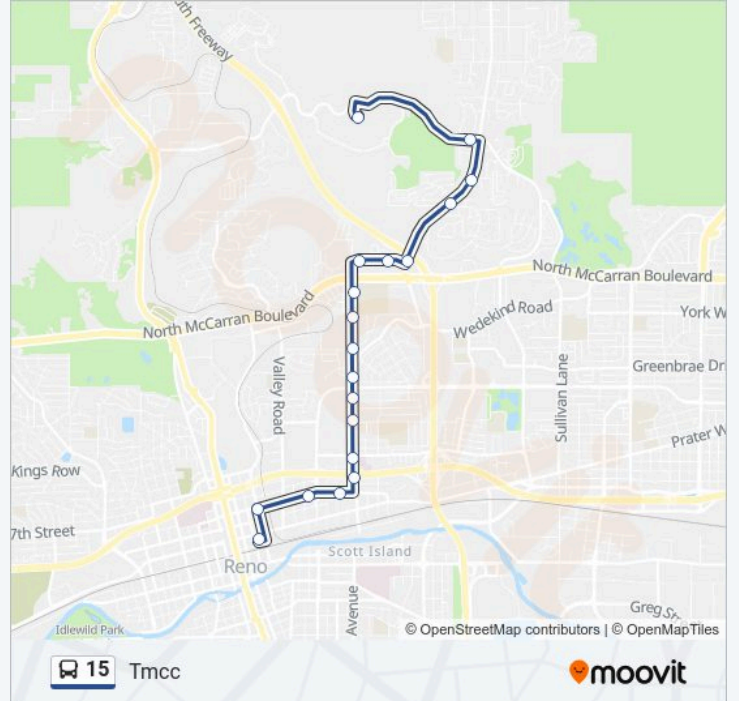

Dandini Boulevard at Tmcc

15 bus time schedules and route maps are available in an offline PDF at moovitapp.com. Use the Moovit App to see live bus times, train schedule or subway schedule, and step-by-step directions for all public transit in Lake Tahoe - Reno, NV.

© 2025 Moovit - All Rights Reserved