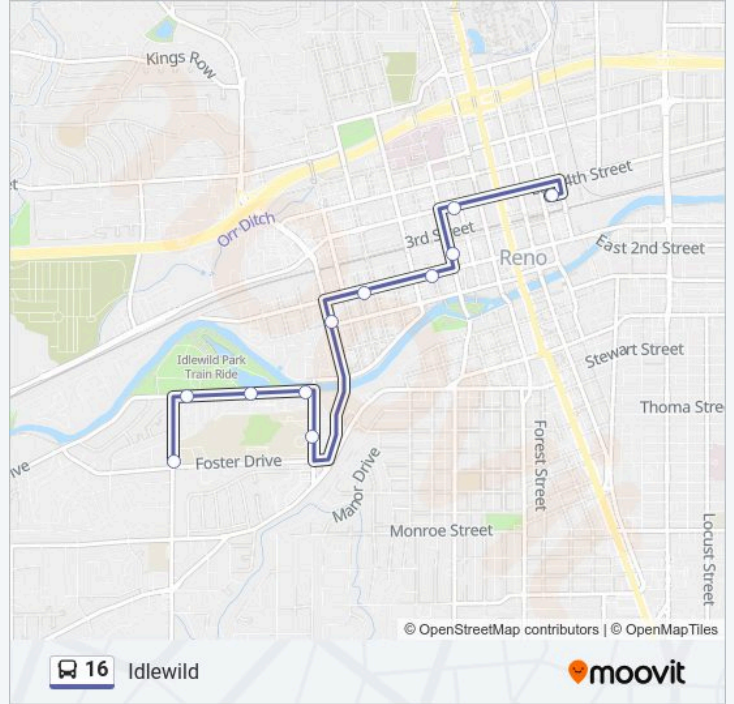

16 Line

Idlewild

Get The App

The 16 bus line (Idlewild) has 2 routes. For regular weekdays, their operation hours are: (1) Mayberry Drive And Hunter Lake Drive: 5:15 AM-9:45 PM(2) Rtc 4th Street Station: 5:29 AM-10:00 PM Use the Moovit App to find the closest 16 bus station near you and find out when is the next 16 bus arriving.

Direction: Mayberry Drive And Hunter Lake Drive

11 stops

[VIEW LINE SCHEDULE](#)

- Rtc 4th Street Station
- N Arlington Avenue And W 4th Street
- W 2nd Street And Stevenson Street
- W 2nd Street And Washington Street
- Keystone Avenue And W 1st Street
- Booth Street And Westfield Avenue
- California Avenue And Cherry Lane
- California Avenue And Mayberry Drive
- Mayberry Drive And Hunter Lake Drive
- Hunter Lake Drive And California Avenue
- Hunter Lake Drive And Foster Drive

16 bus Info

Direction: Mayberry Drive And Hunter Lake Drive
Stops: 11
Trip Duration: 14 min
Line Summary:

Direction: Rtc 4th Street Station

11 stops

[VIEW LINE SCHEDULE](#)

Hunter Lake Drive And Foster Drive

16 bus Info

Direction: Rtc 4th Street Station

Stops: 11

Trip Duration: 13 min

Line Summary:

16 bus time schedules and route maps are available in an offline PDF at moovitapp.com. Use the Moovit App to see live bus times, train schedule or subway schedule, and step-by-step directions for all public transit in Lake Tahoe - Reno, NV.