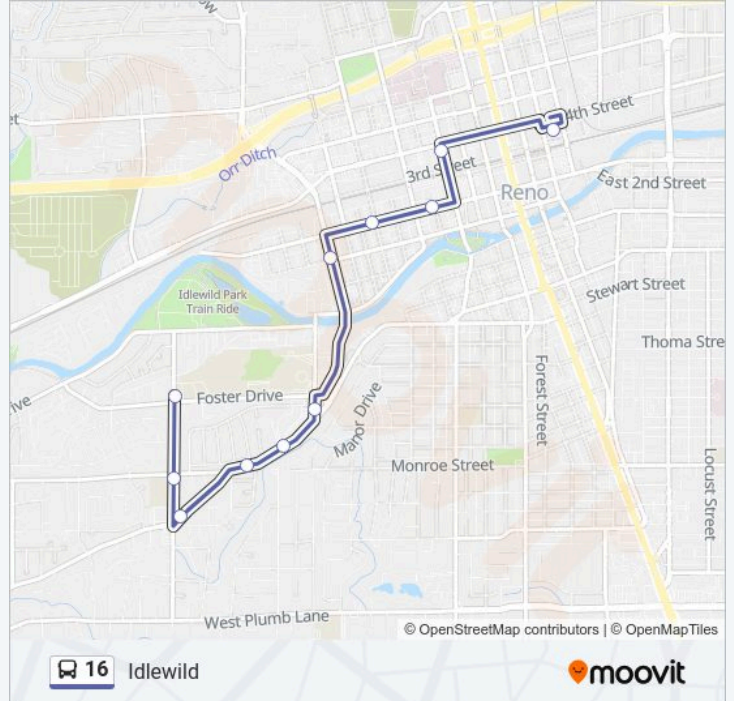

16 Line

Idlewild

Get The App

The 16 bus line (Idlewild) has 2 routes. For regular weekdays, their operation hours are: (1) Mayberry Drive And Hunter Lake Drive: 5:15 AM-9:45 PM(2) Rtc 4th Street Station: 5:29 AM-10:00 PM Use the Moovit App to find the closest 16 bus station near you and find out when is the next 16 bus arriving.

Direction: Mayberry Drive And Hunter Lake Drive

11 stops

[VIEW LINE SCHEDULE](#)

- Rtc 4th Street Station
- N Arlington Avenue And W 4th Street
- W 2nd Street And Stevenson Street
- W 2nd Street And Washington Street
- Keystone Avenue And W 1st Street
- Booth Street And Westfield Avenue
- California Avenue And Cherry Lane
- California Avenue And Mayberry Drive
- Mayberry Drive And Hunter Lake Drive
- Hunter Lake Drive And California Avenue
- Hunter Lake Drive And Foster Drive

16 bus Info

Direction: Mayberry Drive And Hunter Lake Drive
Stops: 11
Trip Duration: 14 min
Line Summary:

Direction: Rtc 4th Street Station

11 stops

[VIEW LINE SCHEDULE](#)

Hunter Lake Drive And Foster Drive

Idlewild Drive And Hunter Lake Drive

Idlewild Drive And Cowan Drive

Idlewild Drive And Booth Street

Booth Street at Reno High School

Keystone Avenue And W 1st Street

W 2nd Street And Winters Street

W 2nd Street And Stevenson Street