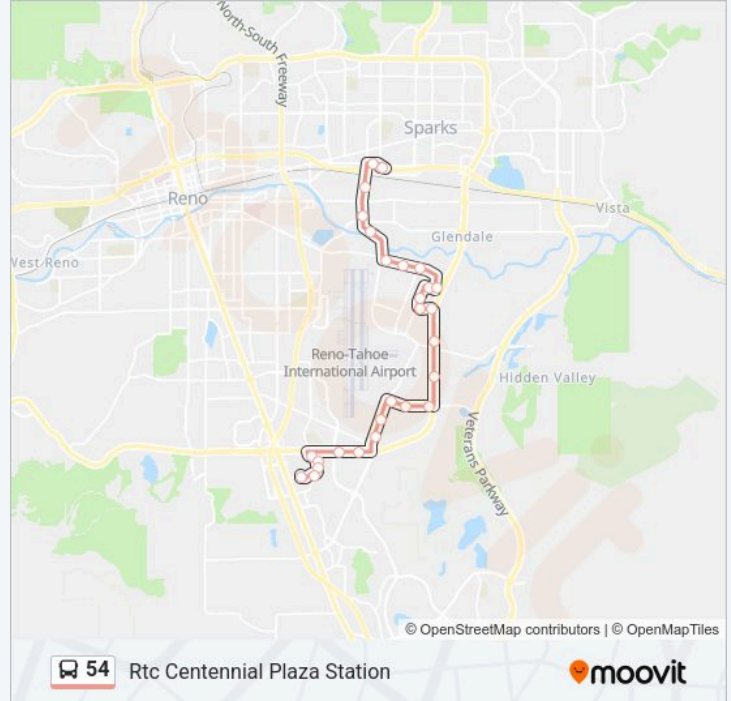

#### Direction: Rtc Centennial Plaza Station

27 stops

[VIEW LINE SCHEDULE](#)

Rtc Transfer Center / Meadowood Mall  
Neil Lane And Neil Road  
Neil Road And Meadow Wood Lane  
Neil Road And Marvel Way  
Neil Road And S Mccarran Boulevard  
S Mccarran Boulevard And Airway Drive  
Mccarran Boulevard And Home Gardens Drive  
Longley Lane And Aircenter Circle  
Longley Lane Between Peckham And Mira Loma  
Mira Loma Drive And Boynton Lane  
Mira Loma Drive And Rio Poco Road  
Mira Loma Drive And S Mccarran Boulevard  
S Mccarran Boulevard And Perro Lane  
S Mccarran Boulevard at Emigrant Storage  
Capital Boulevard And Financial Boulevard  
Corporate Boulevard And Capital Boulevard  
Corporate Boulevard And Wall Street  
Equity Avenue And Corporate Boulevard  
Financial Boulevard And Equity Avenue  
Mill Street And Edison Way  
Mill Street at Nv Energy

#### 54 bus Info

**Direction:** Rtc Centennial Plaza Station

**Stops:** 27

**Trip Duration:** 23 min

**Line Summary:**

Mill Street And S Rock Boulevard

S Rock Boulevard at Rock Park

S Rock Boulevard at Western Nevada Supply

W Rock Boulevard And Hymer Avenue

Victorian Avenue And 16th Street

Rtc Centennial Plaza Station

**Direction: Meadowood Mall**

28 stops

[VIEW LINE SCHEDULE](#)

Rtc Centennial Plaza Station

Victorian Avenue And 16th Street

W Rock Boulevard And Pittman Avenue

S Rock Boulevard at Western Nevada Supply

S Rock Boulevard at Rock Park

Mill Street And S Rock Boulevard

Mill Street And Ohm Place

Mill Street And Edison Way

Financial Boulevard And Equity Avenue