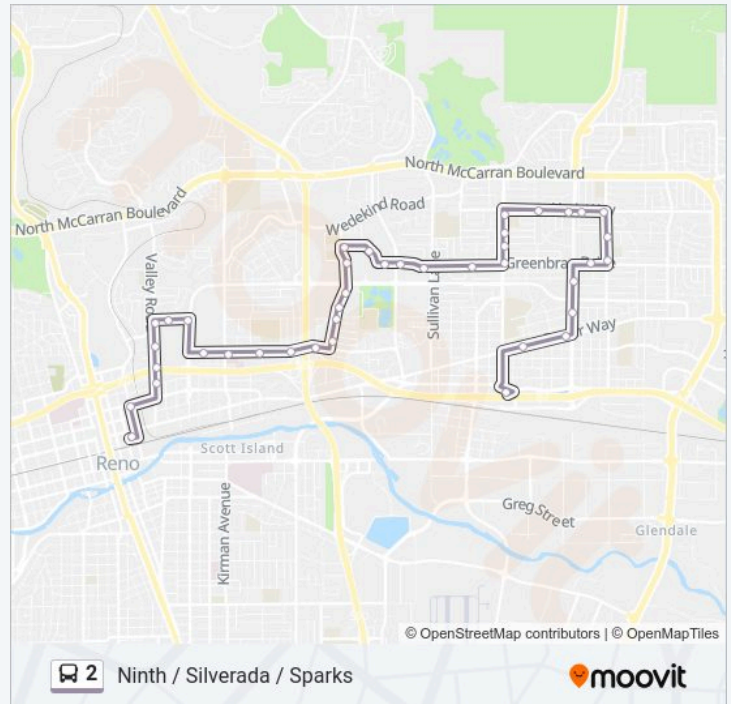

Sadleir Way And N Wells Avenue

E 9th Street And Wells Avenue at County Offices

E 9th Street And Sutro Street at West Hills

E 9th Street And Sage Street

E 9th Street And Graphite Circle

E 9th Street And Trident Way

Silverada Boulevard And Tybo Avenue

Silverada Boulevard And Tom Sawyer Drive

Silverada Boulevard And Orchid Way

Silverada Boulevard And Paradise Drive

Silverada Boulevard And Fantastic Drive

Oravada Street And Silverada Boulevard

Orovada Street at Reno Housing Authority

Greenbrae Drive And Oravada Street

Greenbrae Drive And El Rancho Drive

Greenbrae Drive And Sullivan Lane

Greenbrae Drive And 17th Street

Rock Boulevard And Greenbrae Drive

Rock Boulevard And Tyler Way

Rock Boulevard And Vance Way

Rock Boulevard And York Way

York Way And 11th Street

York Way And Pyramid Way

York Way And Nelson Way

York Way And 4th Street

4th Street And Richards Way

4th Street And Greenbrae Drive

Greenbrae Drive And 5th Street

Pyramid Way And K Street

Pyramid Way And H Street

Prater Way And Pyramid Way

Prater Way And 13th Street

2 bus Info

Direction: Rtc Centennial Plaza Station

Stops: 40

Trip Duration: 28 min

Line Summary: