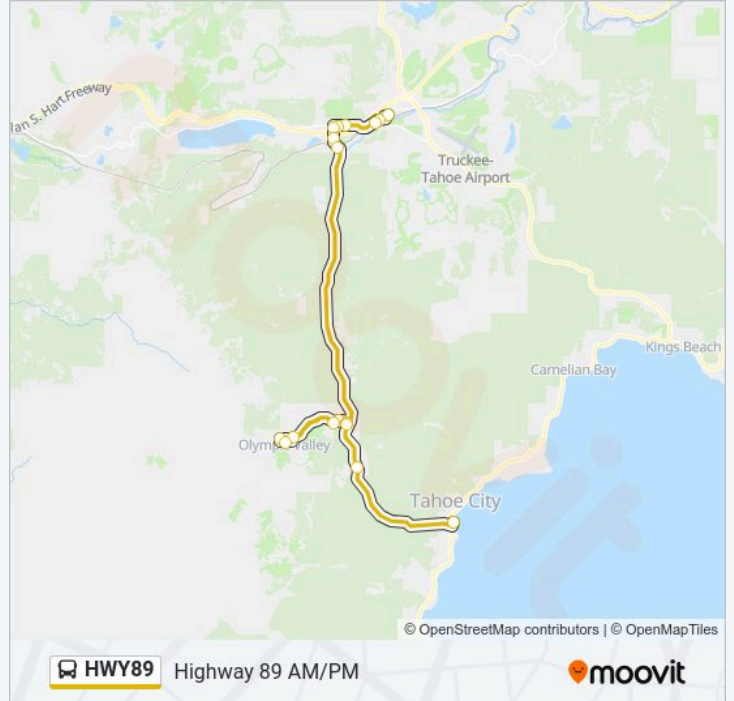

Use the Moovit App to find the closest HWY89 bus station near you and find out when is the next HWY89 bus arriving.

Direction: Tahoe City To Truckee Depot

17 stops

[VIEW LINE SCHEDULE](#)

Tahoe City Transit Center - Depart

Donner Pass Rd at Tahoe Forest Cancer Center

Truckee Depot - Arrive

Donner Pass Rd And Truckee Way East

Railyard Mobility Hub

HWY89 bus Time Schedule

Tahoe City To Truckee Depot Route Timetable:

Sunday	7:30 AM - 4:50 PM
Monday	7:30 AM - 4:50 PM
Tuesday	7:30 AM - 4:50 PM
Wednesday	7:30 AM - 4:50 PM
Thursday	7:30 AM - 4:50 PM
Friday	7:30 AM - 4:50 PM
Saturday	7:30 AM - 4:50 PM

HWY89 bus Info**Direction:** Tahoe City To Truckee Depot**Stops:** 17**Trip Duration:** 43 min**Line Summary:**

Direction: Truckee Depot To Tahoe City

17 stops

[VIEW LINE SCHEDULE](#)

- Railyard Mobility Hub
- Donner Pass Rd And Truckee Way
- Westbound Central Downtown
- Donner Pass Rd at Tahoe Forest Medical Offices
- Donner Pass Rd at Gateway Center (Safeway Bus Shelter)
- Highway 89 South Between Dmv And Freeway
- Hwy 89 at Deerfield Dr (Crossroad Driveway)
- Hwy 89 Across From West River St (Trailer Park)
- Olympic Valley Rd at 7-11 Driveway (Shelter)
- Olympic Valley Rd And Squaw Creek Rd
- Olympic Valley Rd at Post Office
- Olympic Valley Clock Tower
- Village at Palisades Tahoe - East
- Olympic Valley Rd at Resort Creek Rd (Shelter) Eb
- Olympic Valley Rd at New Park (Near Entrance)
- Hwy 89 at Alpine Meadows Rd (River Ranch)
- Tahoe City Transit Center - Arrive

HWY89 bus Time Schedule

Truckee Depot To Tahoe City Route Timetable:

Sunday	7:30 AM - 5:40 PM
Monday	7:30 AM - 5:40 PM
Tuesday	7:30 AM - 5:40 PM
Wednesday	7:30 AM - 5:40 PM
Thursday	7:30 AM - 5:40 PM
Friday	7:30 AM - 5:40 PM
Saturday	7:30 AM - 5:40 PM