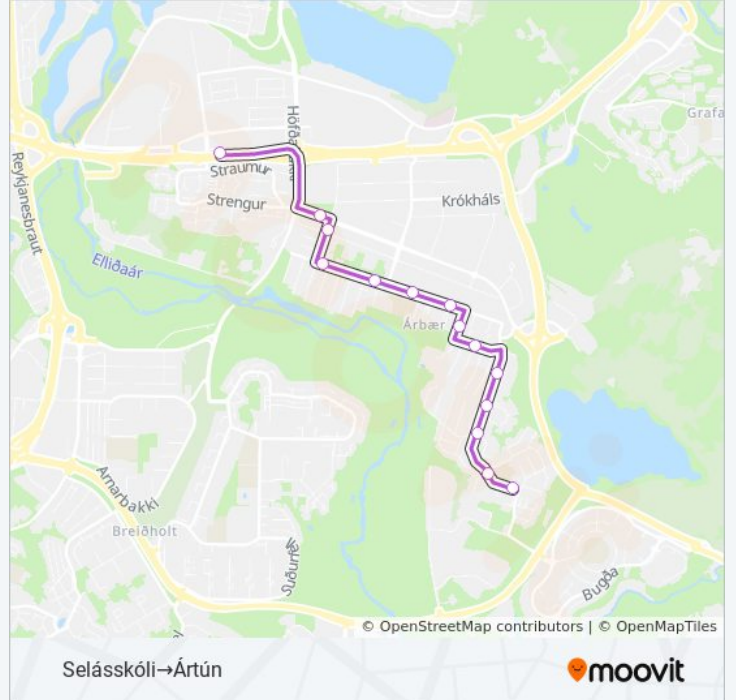

### 5 bus Info

**Direction:** Selásskóli→Ártún

**Stops:** 14

**Trip Duration:** 12 min

**Line Summary:**

5 bus time schedules and route maps are available in an offline PDF at [moovitapp.com](https://moovitapp.com). Use the [Moovit App](#) to see live bus times, train schedule or subway schedule, and step-by-step directions for all public transit in Ísland.