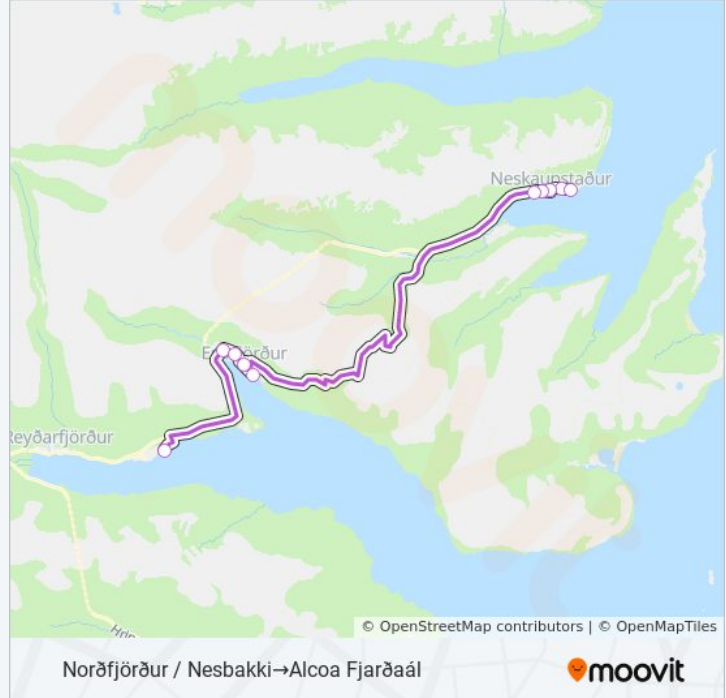

1 bus Info

Direction: Norðfjörður / Nesbakki → Alcoa Fjarðaál

Stops: 10

Trip Duration: 50 min

Line Summary:

Direction: Norðfjörður / Nesbakki → Egilsstaðir / Flugvöllur

15 stops

[VIEW LINE SCHEDULE](#)