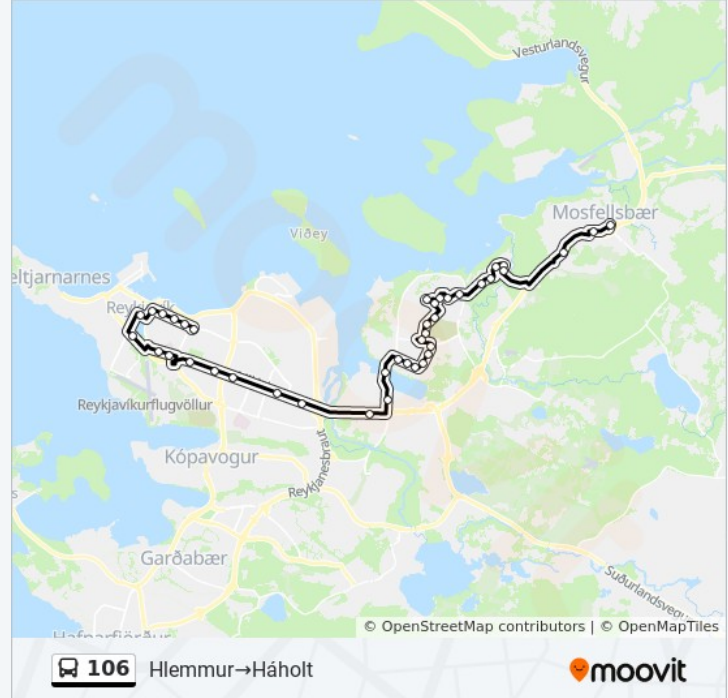

Korpúfsstaðavegur / Brúnastaðir

Kelduskóli / Korpa

Bakkastaðir / Barðastaðir

Barðastaðir

Vesturlandsvegur / Hlíðartún

Framhaldsskólinn í Mosfellsbæ / Fmos

Háholt

106 bus time schedules and route maps are available in an offline PDF at moovitapp.com. Use the [Moovit App](#) to see live bus times, train schedule or subway schedule, and step-by-step directions for all public transit in Ísland.