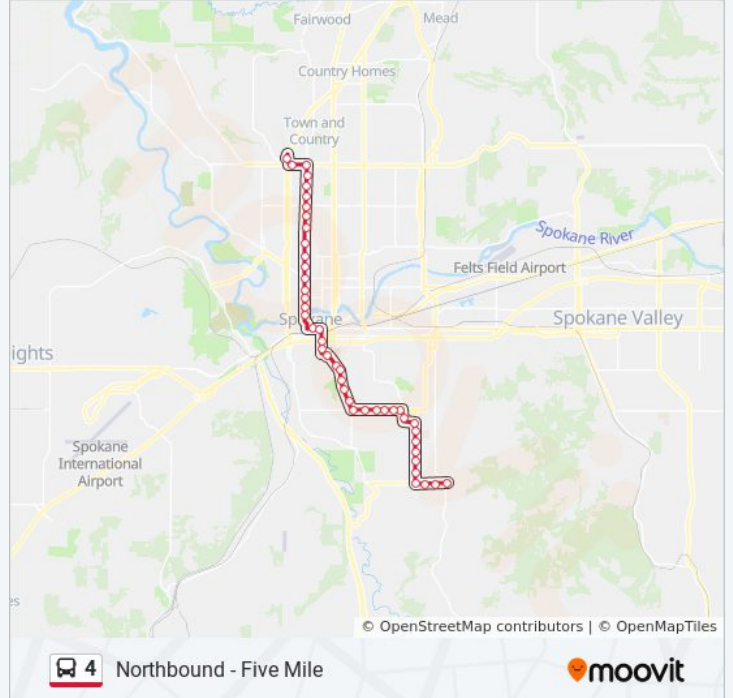

### 4 bus Info

**Direction:** Northbound - Five Mile

**Stops:** 44

**Trip Duration:** 45 min

**Line Summary:**

- Grand @ 21st
- Grand @ 18th
- Grand @ 14th Avenue
- Grand @ 12th
- Mcclellan @ 8th
- Washington @ 6th
- Washington @ 4th
- Sprague @ Stevens
- Plaza Bay 11
- Monroe @ Summit Parkway
- Monroe @ Broadway
- Monroe @ Boone
- Monroe @ Maxwell
- Monroe @ Indiana
- Monroe @ Carlisle
- Monroe @ Grace
- Monroe @ Alice
- Monroe @ Garland
- Monroe @ Longfellow
- Monroe @ Wellesley
- Monroe @ Queen
- Monroe @ Rowan
- Monroe @ Central
- Francis @ Monroe
- Francis @ Cedar
- 5 Mile Park & Ride

**Direction: Southbound - Downtown Only**

19 stops

[VIEW LINE SCHEDULE](#)

- 5 Mile Park & Ride
- Francis @ Cedar
- Francis @ Monroe

**4 bus Time Schedule**

Southbound - Downtown Only Route Timetable:

Sunday	Not Operational
Monday	5:53 AM - 3:03 PM
Tuesday	5:53 AM - 3:03 PM
Wednesday	5:53 AM - 3:03 PM
Thursday	5:53 AM - 3:03 PM

#### 4 bus Info

**Direction:** Southbound - Downtown Only

**Stops:** 19

**Trip Duration:** 9 min

**Line Summary:**

#### Direction: Southbound - Moran Station

47 stops

[VIEW LINE SCHEDULE](#)

5 Mile Park & Ride

Francis @ Cedar

Francis @ Monroe

Monroe @ Central

Monroe @ Rowan