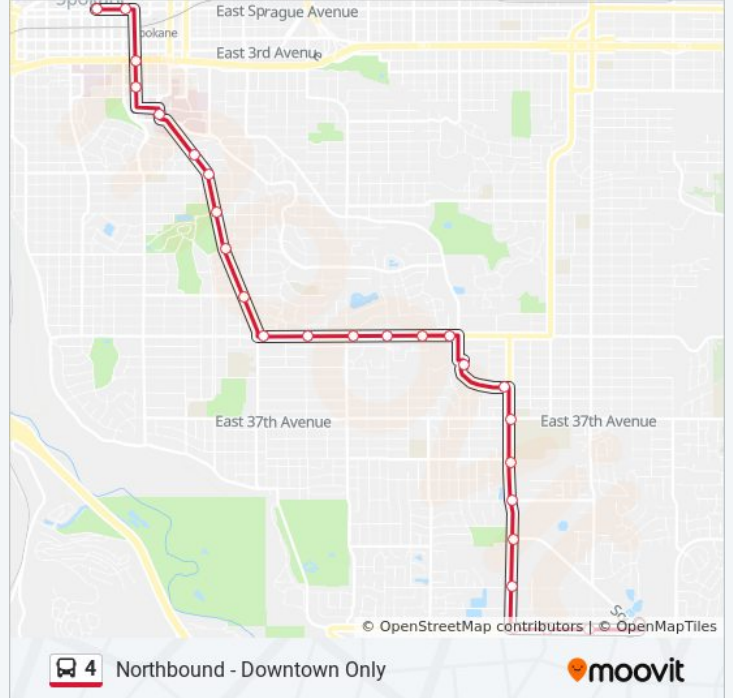

Use the Moovit App to find the closest 4 bus station near you and find out when is the next 4 bus arriving.

Direction: Northbound - Downtown Only
 27 stops
[VIEW LINE SCHEDULE](#)

4 bus Time Schedule
 Northbound - Downtown Only Route Timetable:

4 bus Info
Direction: Northbound - Downtown Only
Stops: 27
Trip Duration: 30 min
Line Summary:

Grand @ 12th

Mcclellan @ 8th

Washington @ 6th

Washington @ 4th

Sprague @ Stevens

Plaza Bay 13

Direction: Northbound - Five Mile

44 stops

[VIEW LINE SCHEDULE](#)

Moran Station P&R Bay 2

57th @ Ferrall

57th @ Hailee

57th @ Regal

Regal @ 53rd

Regal @ Palouse Hwy

Line Summary:

Direction: Southbound - Moran Station

47 stops

[VIEW LINE SCHEDULE](#)

5 Mile Park & Ride

Francis @ Cedar

Francis @ Monroe

Monroe @ Central