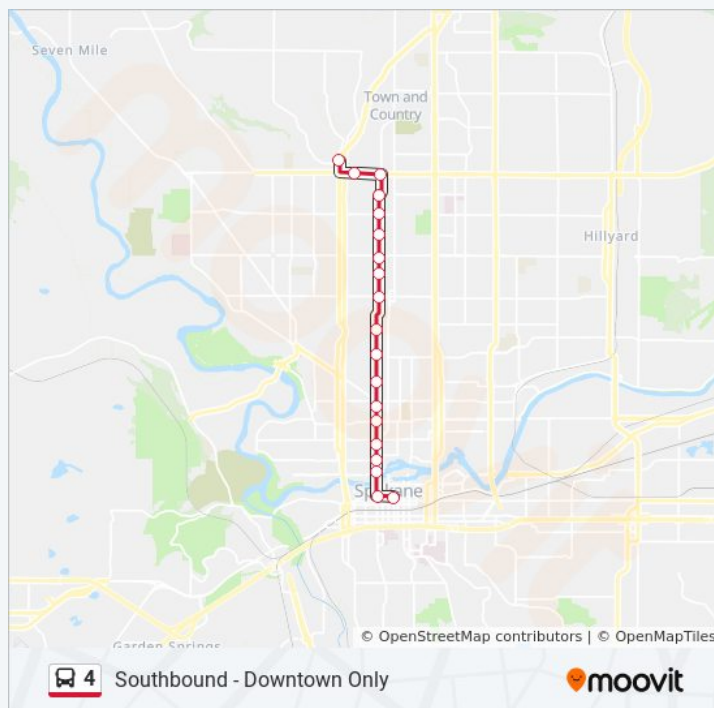

Monroe @ Montgomery

Monroe @ Nora

Monroe @ Maxwell

Monroe @ Gardner

Monroe @ Broadway

Monroe @ Summit

Riverside @ Monroe

Plaza Bay 6

#### 4 bus Info

**Direction:** Southbound - Downtown Only

**Stops:** 19

**Trip Duration:** 9 min

**Line Summary:**

#### Direction: Southbound - Moran Station

47 stops

[VIEW LINE SCHEDULE](#)

5 Mile Park & Ride

Francis @ Cedar

Francis @ Monroe

Monroe @ Central

Monroe @ Rowan