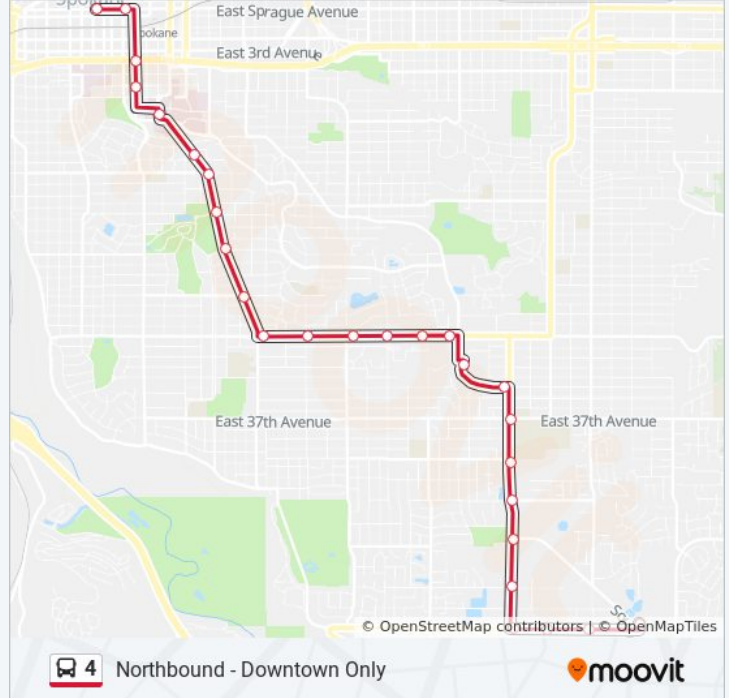

**Direction: Northbound - Downtown Only**  
 27 stops  
[VIEW LINE SCHEDULE](#)

- Moran Station P&R Bay 2
- 57th @ Ferrall
- 57th @ Hailee
- 57th @ Regal
- Regal @ 53rd
- Regal @ Palouse Hwy
- Regal @ 44th
- Regal @ Thurston
- Regal @ 37th
- Southeast Blvd @ Regal
- South Hill Park & Ride Bay 1
- 29th @ Stone
- 29th @ Martin
- 29th @ Pittsburg
- 29th @ Pinecrest
- 29th @ Arthur
- 29th @ Hatch
- Grand @ 25th
- Grand @ 21st
- Grand @ 18th
- Grand @ 14th Avenue

Grand @ 12th

Mcclellan @ 8th

Washington @ 6th

Washington @ 4th

Sprague @ Stevens

Plaza Bay 13

### Direction: Northbound - Five Mile

44 stops

[VIEW LINE SCHEDULE](#)

Moran Station P&R Bay 2

57th @ Ferrall

57th @ Hailee

57th @ Regal

Regal @ 53rd

Regal @ Palouse Hwy

Regal @ 44th

Regal @ Thurston

Regal @ 37th

Southeast Blvd @ Regal

South Hill Park & Ride Bay 1

29th @ Stone

29th @ Martin