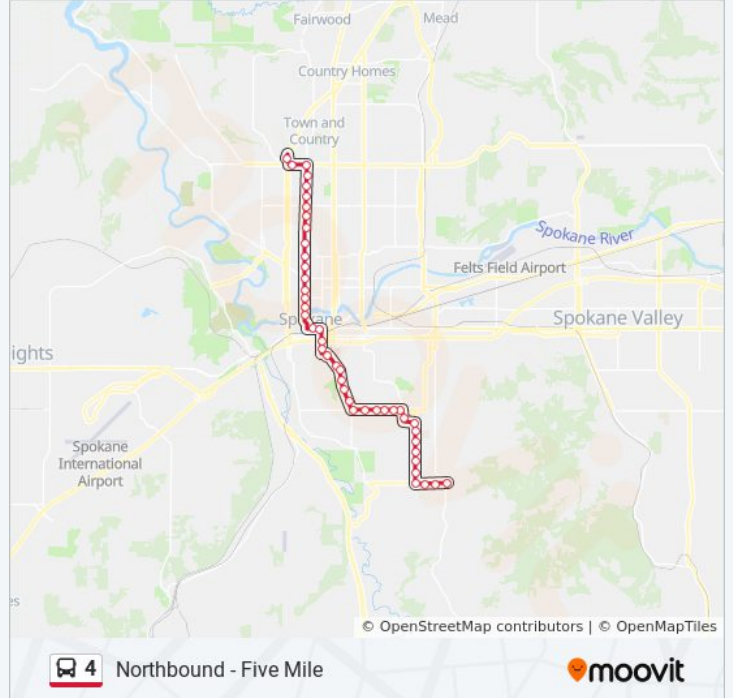

4 bus Info
Direction: Northbound - Downtown Only
Stops: 27
Trip Duration: 30 min
Line Summary:

Grand @ 12th

Mcclellan @ 8th

Washington @ 6th

Washington @ 4th

Sprague @ Stevens

Plaza Bay 13

Direction: Northbound - Five Mile

4 bus Info

Direction: Northbound - Five Mile

Stops: 44

Trip Duration: 45 min

Line Summary:

- Grand @ 21st
- Grand @ 18th
- Grand @ 14th Avenue
- Grand @ 12th
- Mcclellan @ 8th
- Washington @ 6th
- Washington @ 4th
- Sprague @ Stevens
- Plaza Bay 11
- Monroe @ Summit Parkway
- Monroe @ Broadway
- Monroe @ Boone
- Monroe @ Maxwell
- Monroe @ Indiana
- Monroe @ Carlisle
- Monroe @ Grace
- Monroe @ Alice
- Monroe @ Garland
- Monroe @ Longfellow
- Monroe @ Wellesley
- Monroe @ Queen
- Monroe @ Rowan
- Monroe @ Central
- Francis @ Monroe
- Francis @ Cedar
- 5 Mile Park & Ride

Direction: Southbound - Downtown Only

19 stops

[VIEW LINE SCHEDULE](#)

- 5 Mile Park & Ride
- Francis @ Cedar
- Francis @ Monroe

4 bus Time Schedule

Southbound - Downtown Only Route Timetable:

Sunday	Not Operational
Monday	5:53 AM - 3:03 PM
Tuesday	5:53 AM - 3:03 PM
Wednesday	5:53 AM - 3:03 PM
Thursday	5:53 AM - 3:03 PM

Line Summary:

Direction: Southbound - Moran Station

47 stops

[VIEW LINE SCHEDULE](#)

5 Mile Park & Ride

Francis @ Cedar

Francis @ Monroe

Monroe @ Central