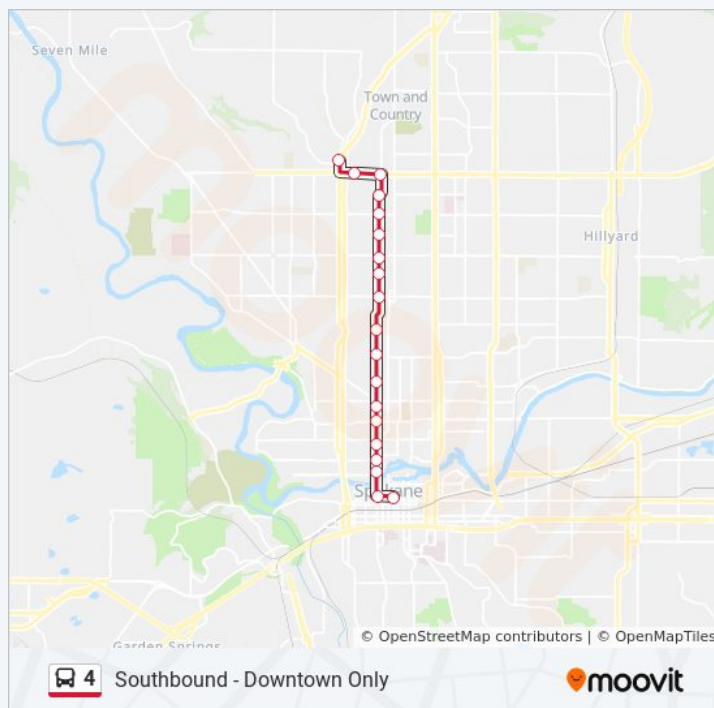

Monroe @ Montgomery

Monroe @ Nora

Monroe @ Maxwell

Monroe @ Gardner

Monroe @ Broadway

Monroe @ Summit

Riverside @ Monroe

Plaza Bay 6

Friday

5:53 AM - 3:03 PM

Saturday

Not Operational

4 bus Info

Direction: Southbound - Downtown Only

Stops: 19

Trip Duration: 9 min

Line Summary:

Direction: Southbound - Moran Station

47 stops

[VIEW LINE SCHEDULE](#)

5 Mile Park & Ride

Francis @ Cedar

Francis @ Monroe

Monroe @ Central