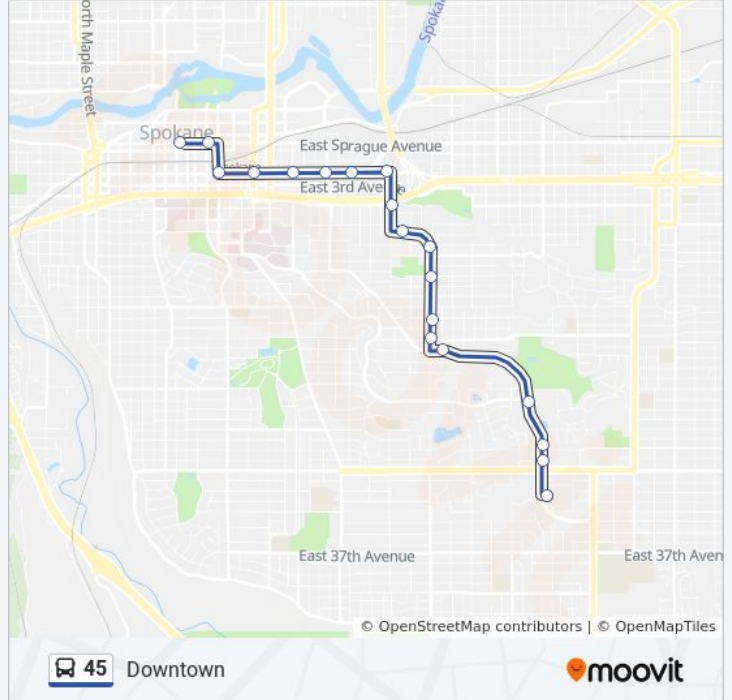

 45

Downtown

Get The App

The 45 bus line (Downtown) has 2 routes. For regular weekdays, their operation hours are:

(1) Downtown: 5:24 AM - 10:14 PM (2) South Hill Park & Ride: 6:05 AM - 11:22 PM

Use the Moovit App to find the closest 45 bus station near you and find out when is the next 45 bus arriving.

Direction: Downtown

19 stops

[VIEW LINE SCHEDULE](#)

South Hill Park & Ride Bay 4
Southeast Blvd @ 29th
Southeast Blvd @ 27th
Southeast Blvd @ Rockwood Blvd
18th @ Hogan
Perry @ 17th
Perry @ 15th
Perry @ 11th
Perry @ 8th
Newark @ Richard Allen Ct
Arthur @ 5th
2nd @ Arthur
2nd @ Hatch
2nd @ Sherman
2nd @ Cowley
2nd @ Browne
2nd @ Washington
Sprague @ Stevens
Plaza Bay 10

45 bus Info

Direction: Downtown

Stops: 19

Trip Duration: 17 min

Line Summary:

Direction: South Hill Park & Ride

19 stops

[VIEW LINE SCHEDULE](#)

- Plaza Bay 4
- Stevens @ Sprague
- 3rd @ Washington
- 3rd & Pine
- 3rd @ Cowley
- 3rd @ Sherman
- 3rd @ Sprague Way
- 3rd @ Arthur
- Arthur @ 5th
- Newark @ Laura
- Perry @ 9th Avenue
- Perry @ 12th
- Perry @ 15th
- Perry @ 17th
- 18th @ Hogan
- Southeast Blvd @ Rockwood Blvd
- Southeast Blvd @ 27th
- Southeast Blvd @ 29th