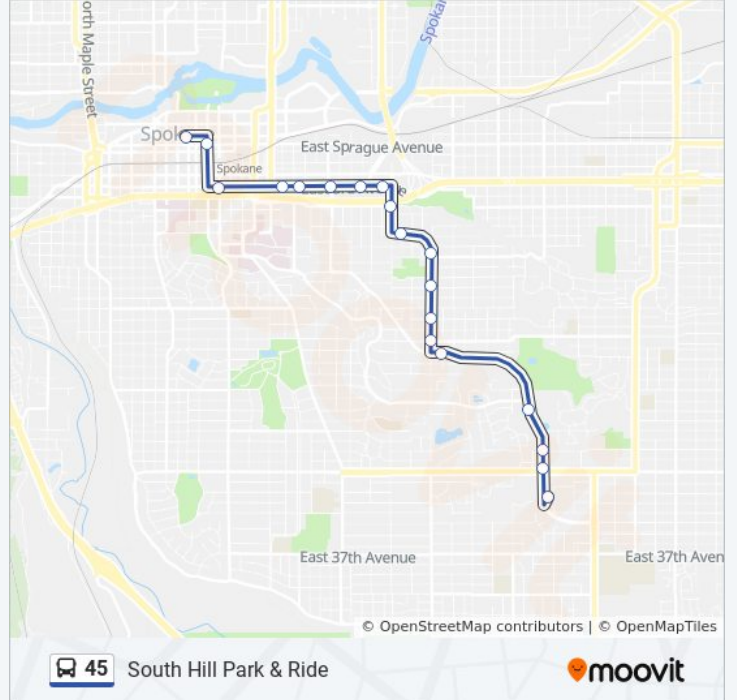

45 bus time schedules and route maps are available in an offline PDF at moovitapp.com. Use the [Moovit App](#) to see live bus times, train schedule or subway schedule, and step-by-step directions for all public transit in Spokane.

[About Moovit](#) • [MaaS Solutions](#) • [Supported Countries](#) • [Mooviter Community](#)

© 2024 Moovit - All Rights Reserved

Check Live Arrival Times