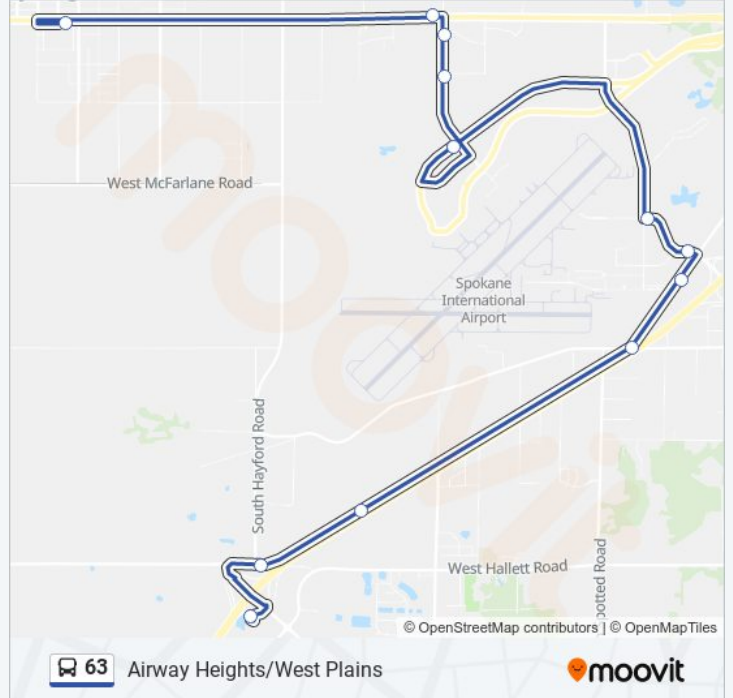

Direction: Airway Heights Yokes

12 stops

[VIEW LINE SCHEDULE](#)

West Plains Tc Bay 1

Geiger @ Hayford

Geiger @ Amazon

Geiger @ Electric

Geiger @ Pilot

Flightline @ Geiger

Flightline @ Spotted

Airport Dr @ Flint

Flint @ Granite

Flint @ Hilton

Hwy 2 @ Flint (Triumph)

Hwy2 @ Lawson (Airway Heights P&R)

63 bus Time Schedule

Airway Heights Yokes Route Timetable:

Sunday	Not Operational
Monday	Not Operational
Tuesday	Not Operational
Wednesday	Not Operational
Thursday	Not Operational
Friday	Not Operational
Saturday	7:01 AM - 10:01 PM

63 bus Info

Direction: Airway Heights Yokes

Stops: 12

Trip Duration: 24 min

Line Summary:

Direction: West Plains Transit Center

11 stops

[VIEW LINE SCHEDULE](#)