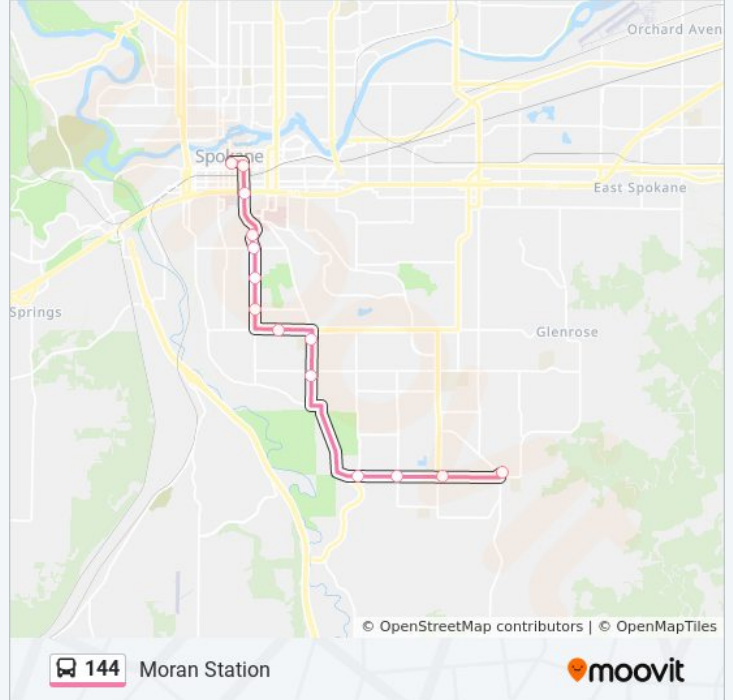

144

Downtown

Get The App

The 144 bus line (Downtown) has 2 routes. For regular weekdays, their operation hours are:

(1) Downtown: 5:41 AM - 5:27 PM(2) Moran Station: 6:12 AM - 6:52 PM

Use the Moovit App to find the closest 144 bus station near you and find out when is the next 144 bus arriving.

144 bus Info

Direction: Downtown

Stops: 14

Trip Duration: 19 min

Line Summary:

Direction: Moran Station

14 stops

[VIEW LINE SCHEDULE](#)

- Plaza Bay 4
- Stevens @ Sprague
- Stevens @ 4th
- Grove @ 12th
- Bernard @ 14th
- Bernard @ 20th
- Bernard @ 25th
- 29th @ Division
- Grand @ 31st
- Grand @ 38th
- 57th @ Perry
- 57th @ Crestline
- 57th E @ Regal
- Moran Station P&R Bay 1

144 bus Info

Direction: Moran Station

Stops: 14

Trip Duration: 18 min

Line Summary:

144 bus time schedules and route maps are available in an offline PDF at moovitapp.com. Use the [Moovit App](#) to see live bus times, train schedule or subway schedule, and step-by-step directions for all public transit in Spokane.