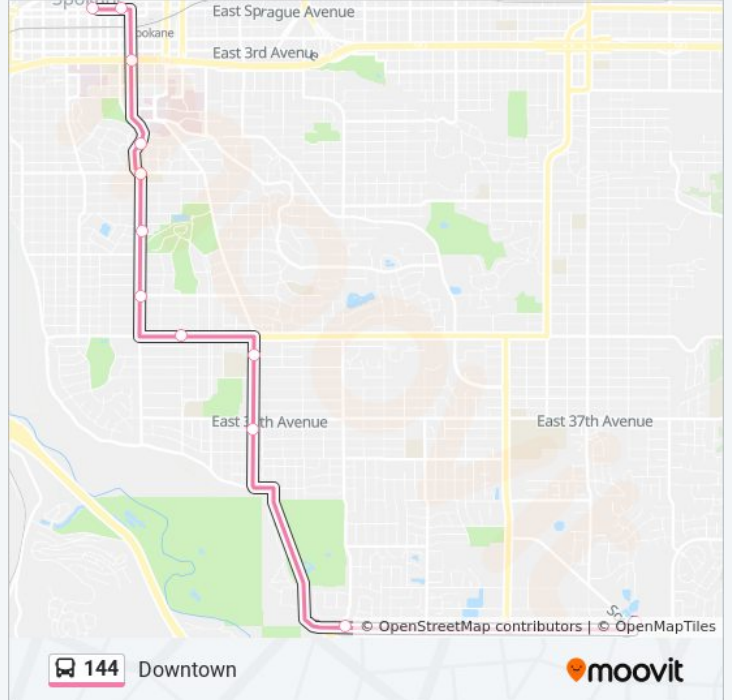

144

Downtown

Get The App

The 144 bus line (Downtown) has 2 routes. For regular weekdays, their operation hours are:

(1) Downtown: 5:41 AM - 5:27 PM(2) Moran Station: 6:12 AM - 6:52 PM

Use the Moovit App to find the closest 144 bus station near you and find out when is the next 144 bus arriving.

Direction: Downtown

14 stops

[VIEW LINE SCHEDULE](#)

Moran Station P&R Bay 1

57th @ Regal

57th @ Crestline

57th @ Perry

Grand @ 38th

Plaza Bay 13

144 bus Time Schedule

Downtown Route Timetable:

Sunday	Not Operational
Monday	5:41 AM - 5:27 PM
Tuesday	5:41 AM - 5:27 PM
Wednesday	5:41 AM - 5:27 PM
Thursday	5:41 AM - 5:27 PM
Friday	5:41 AM - 5:27 PM
Saturday	Not Operational

144 bus Info

Direction: Downtown

Stops: 14

Trip Duration: 19 min

Line Summary:

Direction: Moran Station

14 stops

[VIEW LINE SCHEDULE](#)