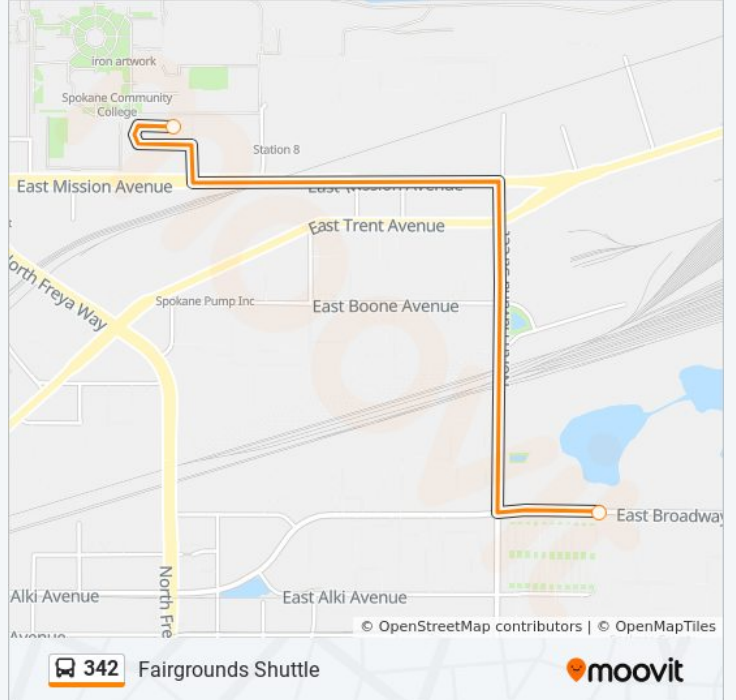

### Direction: Fairground Shuttle

2 stops

[VIEW LINE SCHEDULE](#)

Scc Transit Center Bay 1

Broadway @ Gate Drop Off

### 342 bus Time Schedule

Fairground Shuttle Route Timetable:

Sunday	Not Operational
Monday	Not Operational
Tuesday	10:24 PM
Wednesday	10:24 PM
Thursday	10:24 PM
Friday	10:24 PM
Saturday	Not Operational

### 342 bus Info

**Direction:** Fairground Shuttle

**Stops:** 2

**Trip Duration:** 6 min

**Line Summary:**

342 bus time schedules and route maps are available in an offline PDF at moovitapp.com. Use the [Moovit App](#) to see live bus times, train schedule or subway schedule, and step-by-step directions for all public transit in Spokane.