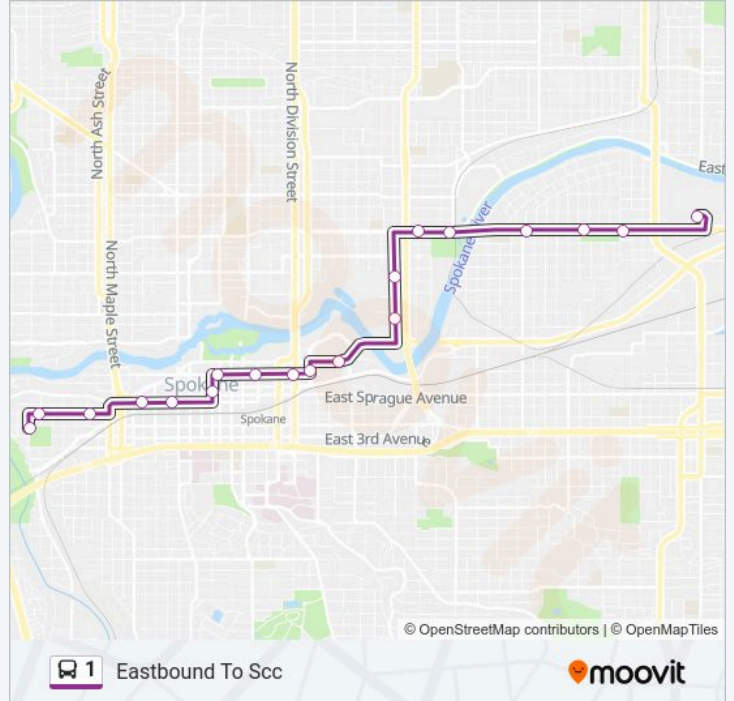

1 Line

Eastbound To Scc

[Get The App](#)

The 1 bus line (Eastbound To Scc) has 2 routes. For regular weekdays, their operation hours are:
(1) Eastbound To Scc: 5:11 AM - 12:43 AM (2) Westbound To Browne's Addition: 4:45 AM - 12:45 AM
Use the Moovit App to find the closest 1 bus station near you and find out when is the next 1 bus arriving.

Direction: Eastbound To Scc

19 stops

[VIEW LINE SCHEDULE](#)

Spruce @ 2nd
Pacific @ Hemlock (Mac Museum)
Pacific @ Oak
1st @ Adams
1st @ Monroe
Plaza Bay 9
Main @ Howard
Main @ Bernard
Main @ Division
Pine @ Main
Spokane Falls @ Sherman
Cincinnati @ Springfield
Cincinnati @ Desmet
Mission @ Columbus
Mission @ Perry
Mission @ Napa
Mission @ Cook
Mission @ Regal
Scc City Line Arrival

1 bus Info

Direction: Eastbound To Scc

Stops: 19

Trip Duration: 26 min

Line Summary:

Direction: Westbound To Browne's Addition

20 stops

[VIEW LINE SCHEDULE](#)

Pacific @ Oak

Pacific @ Hemlock (Mac Museum)

1 bus Time Schedule

Westbound To Browne's Addition Route Timetable:

Monday	4:45 AM - 12:45 AM
Tuesday	4:45 AM - 12:45 AM
Wednesday	4:45 AM - 12:45 AM
Thursday	4:45 AM - 12:45 AM
Friday	4:45 AM - 12:45 AM
Saturday	5:35 AM - 12:45 AM
Sunday	5:45 AM - 9:38 PM