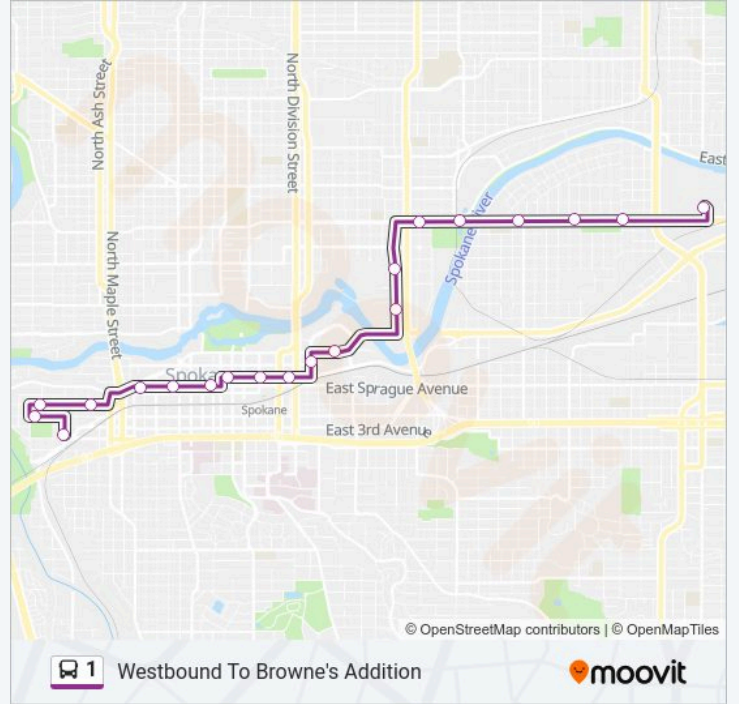

1 bus Info

Direction: Eastbound To Scc

Stops: 19

Trip Duration: 26 min

Line Summary:

Direction: Westbound To Browne's Addition

20 stops

[VIEW LINE SCHEDULE](#)

Spokane Falls @ Sherman

Pine @ Main

Riverside @ Division

Riverside @ Bernard

Riverside @ Stevens

Plaza Bay 10

Sprague @ Monroe

Sprague @ Adams St

Pacific @ Oak

Pacific @ Hemlock (Mac Museum)

1 bus Time Schedule

Westbound To Browne's Addition Route Timetable:

Monday	4:45 AM - 12:45 AM
Tuesday	4:45 AM - 12:45 AM
Wednesday	4:45 AM - 12:45 AM
Thursday	4:45 AM - 12:45 AM
Friday	4:45 AM - 12:45 AM
Saturday	5:35 AM - 12:45 AM
Sunday	5:45 AM - 9:38 PM

1 bus Info

Direction: Westbound To Browne's Addition

Stops: 20

Trip Duration: 28 min

Line Summary:

2nd @ Spruce

Cannon @ 4th

1 bus time schedules and route maps are available in an offline PDF at moovitapp.com. Use the Moovit App to see live bus times, train schedule or subway schedule, and step-by-step directions for all public transit in Spokane.