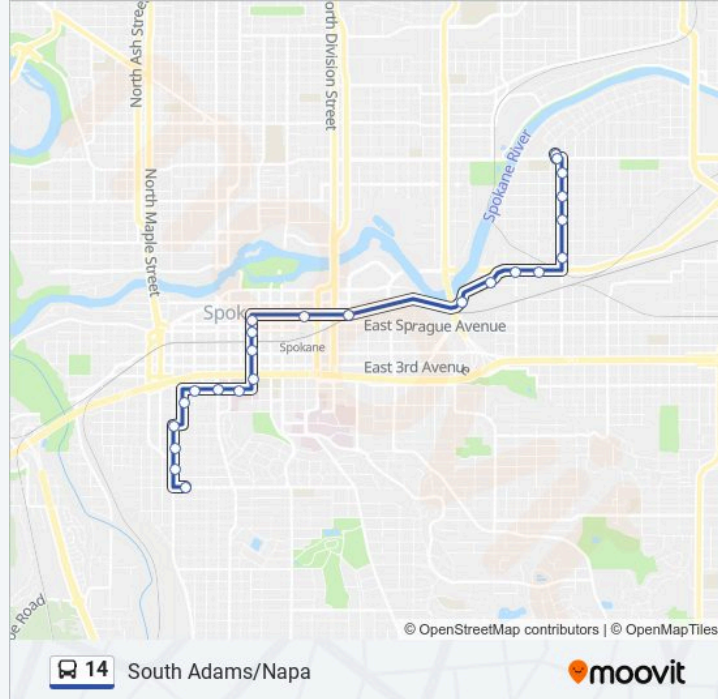

14 bus Info

Direction: Eastbound

Stops: 24

Trip Duration: 21 min

Line Summary:

Napa @ Sinto

Mission @ Napa

Magnolia @ Mission

Direction: Westbound

28 stops

[VIEW LINE SCHEDULE](#)

Magnolia @ Mission

Napa @ Sinto

Napa @ Boone

Napa @ Cataldo

Napa @ Springfield

Trent @ E 1800

Trent @ Helena

Mlk @ Front

Mlk @ Erie

Mlk Way @ Pine

Riverside @ Division

Riverside @ Bernard

Riverside @ Stevens

14 bus Info

Direction: Westbound

Stops: 28

Trip Duration: 26 min

Line Summary:

5th @ Lincoln

5th @ Monroe

5th @ Jefferson