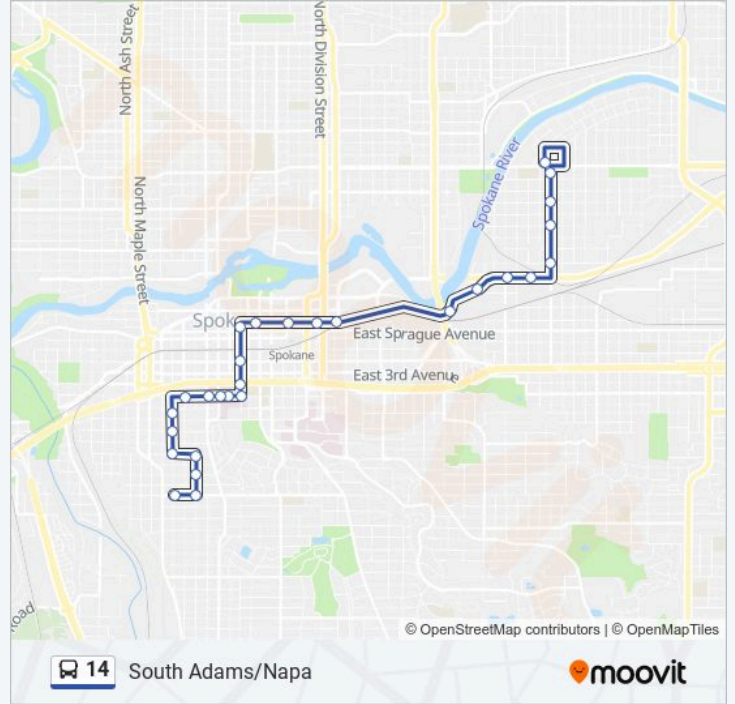

Direction: Eastbound

24 stops

[VIEW LINE SCHEDULE](#)

- 14th @ Adams
- Cedar @ 12th
- Cedar @ 10th
- Cedar @ 8th
- Adams @ 6th
- 5th @ Jefferson
- 5th @ Monroe
- 5th @ Deaconess Hospital
- Wall @ 4th
- Wall @ 2nd
- Wall @ 1st
- Plaza Bay 9
- Riverside @ Bernard
- Mlk Way @ Pine
- Mlk @ Erie
- Mlk @ Front
- Trent @ Helena
- Trent @ E 1800
- Napa @ Springfield
- Napa @ Cataldo
- Napa @ Boone

Trent @ E 1800

Trent @ Helena

Mlk @ Front

Mlk @ Erie

Mlk Way @ Pine

Riverside @ Division

Riverside @ Bernard

Riverside @ Stevens

14 bus Info

Direction: Westbound

Stops: 28

Trip Duration: 26 min

Line Summary:

5th @ Lincoln

5th @ Monroe

5th @ Jefferson

Adams @ 6th

Adams @ 8th

Adams @ 10th

10th @ Madison

Madison @ 12th

Madison @ 14th

14th @ Adams

14 bus time schedules and route maps are available in an offline PDF at moovitapp.com. Use the Moovit App to see live bus times, train schedule or subway schedule, and step-by-step directions for all public transit in Spokane.