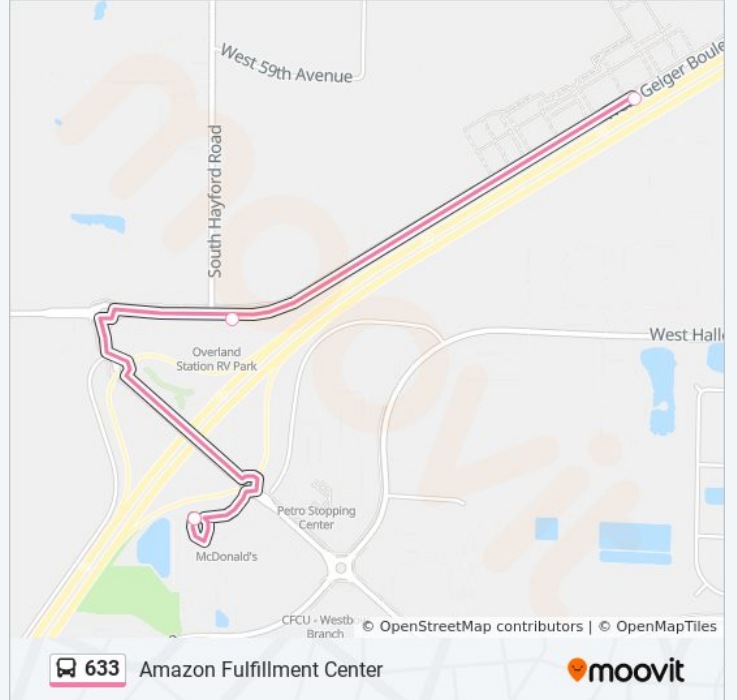

Direction: Amazon Fulfillment Center

6 stops

[VIEW LINE SCHEDULE](#)

Plaza Bay 10

Sprague @ Monroe

Leave @ Jefferson Lot

West Plains Tc Bay 1

Geiger @ Hayford

Geiger @ Amazon

633 bus Time Schedule

Amazon Fulfillment Center Route Timetable:

Sunday	6:35 AM - 5:55 PM
Monday	5:43 AM - 6:11 PM
Tuesday	5:43 AM - 6:11 PM
Wednesday	5:43 AM - 6:11 PM
Thursday	5:43 AM - 6:11 PM
Friday	5:43 AM - 6:11 PM
Saturday	6:20 AM - 6:31 PM

633 bus Info

Direction: Amazon Fulfillment Center

Stops: 6

Trip Duration: 2 min

Line Summary:

Direction: Spokane

7 stops

[VIEW LINE SCHEDULE](#)

Geiger @ Amazon

Geiger @ Hayford

West Plains Tc Bay 1

Walnut @ 5th (Jefferson Lot)

3rd @ Cedar

Lincoln @ Sprague

Plaza Bay 7

633 bus Time Schedule