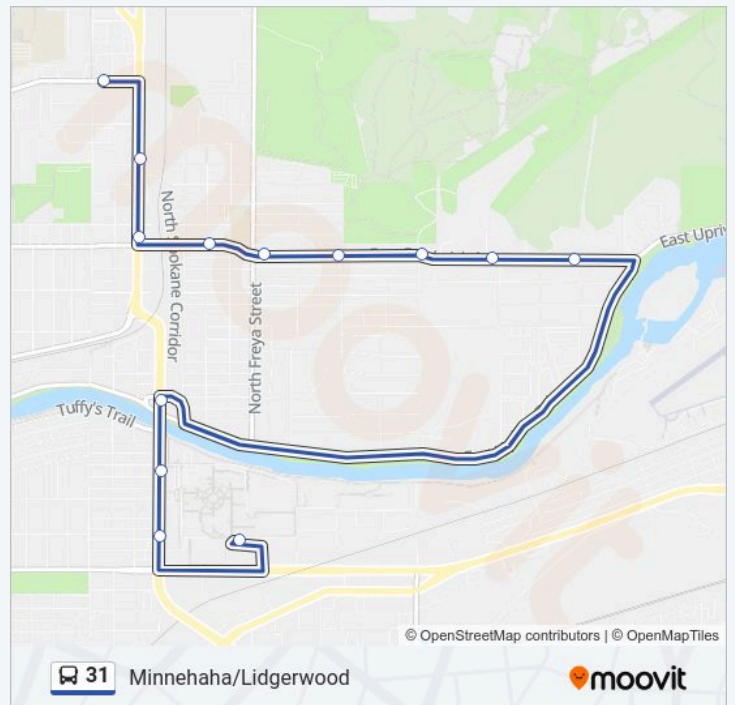

[VIEW LINE SCHEDULE](#)

Scc Transit Center Bay 3

Greene @ Augusta

Greene @ Ermina

Greene @ Carlisle

Frederick @ Carnahan

Frederick @ Custer

Frederick @ Havana

Monday	10:22 PM - 11:11 PM
Tuesday	10:22 PM - 11:11 PM
Wednesday	10:22 PM - 11:11 PM
Thursday	10:22 PM - 11:11 PM
Friday	10:22 PM - 11:11 PM
Saturday	10:22 PM - 11:11 PM
Sunday	Not Operational

31 bus Info

Direction: To Garland & Regal

Stops: 13

Trip Duration: 14 min

Line Summary:

Direction: To Spokane Community College

13 stops

[VIEW LINE SCHEDULE](#)

31 bus Time Schedule