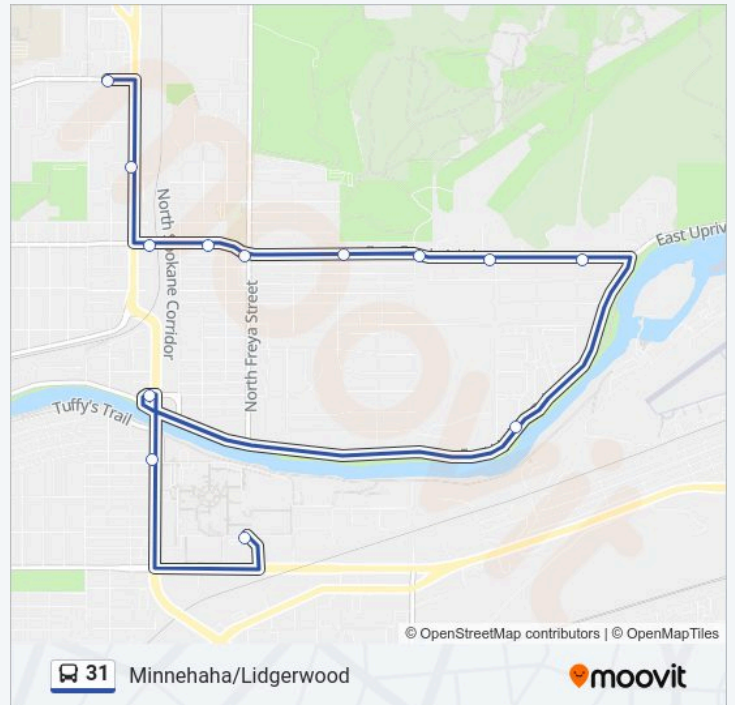

To Spokane Community College Route Timetable:

Monday	10:45 PM
--------	----------

Garland @ Regal
 Market @ Garnet
 Euclid @ Market
 Euclid @ Thor
 Euclid @ Freya
 Frederick @ Myrtle
 Frederick @ Havana
 Frederick @ Custer
 Frederick @ Carnahan
 Upriver @ Beau Rivage
 Carlisle @ Greene
 Greene @ Ermina
 Scc Transit Center Bay 1

Tuesday	10:45 PM
Wednesday	10:45 PM
Thursday	10:45 PM
Friday	10:45 PM
Saturday	10:45 PM
Sunday	Not Operational

31 bus Info

Direction: To Spokane Community College

Stops: 13

Trip Duration: 15 min

Line Summary:

© 2024 Moovit - All Rights Reserved