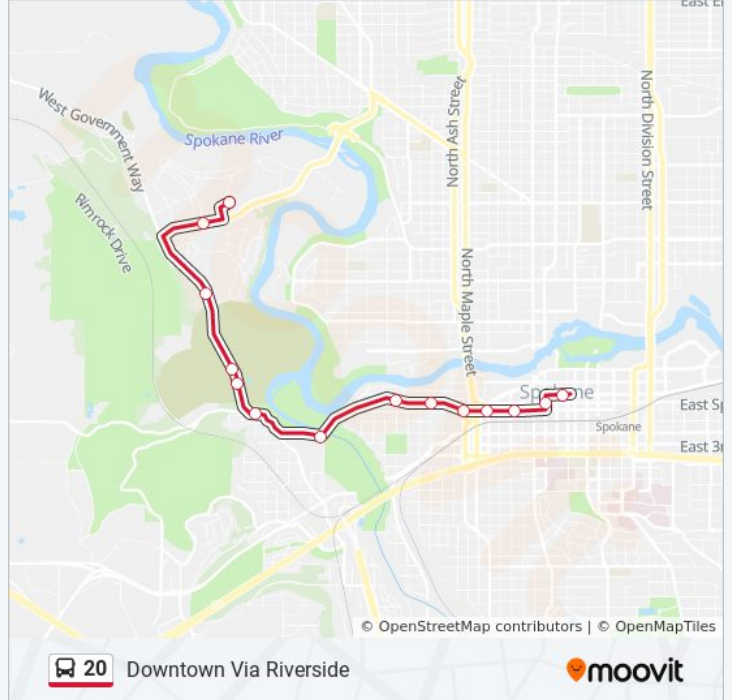

20 bus Info

Direction: Downtown Via Clarke

Stops: 14

Trip Duration: 15 min

Line Summary:

Direction: Downtown Via Riverside

14 stops

[VIEW LINE SCHEDULE](#)

Riverside @ Elm

Riverside @ Maple

1st @ Cedar

1st @ Jefferson

Lincoln @ Sprague

Plaza Bay 5

20 bus Time Schedule

Downtown Via Riverside Route Timetable:

Sunday	6:47 AM - 8:47 PM
Monday	5:57 AM - 10:46 PM
Tuesday	5:57 AM - 10:46 PM
Wednesday	5:57 AM - 10:46 PM
Thursday	5:57 AM - 10:46 PM
Friday	5:57 AM - 10:46 PM
Saturday	5:57 AM - 10:47 PM

20 bus Info

Direction: Downtown Via Riverside

Stops: 14

Trip Duration: 13 min

Line Summary:

Direction: Sfcc Via Clarke

13 stops

[VIEW LINE SCHEDULE](#)

- Plaza Bay 12
- Main @ Cedar
- Main @ Maple
- Clarke @ Ash
- Clarke @ W 2010
- Clarke @ Spruce
- Riverside @ Clarke
- Government Way @ G Street
- Government Way @ N 211
- Government Way @ N 508
- Government Way @ N1202
- Whistalks Way @ Randolph
- Sfcc Station Bay 2