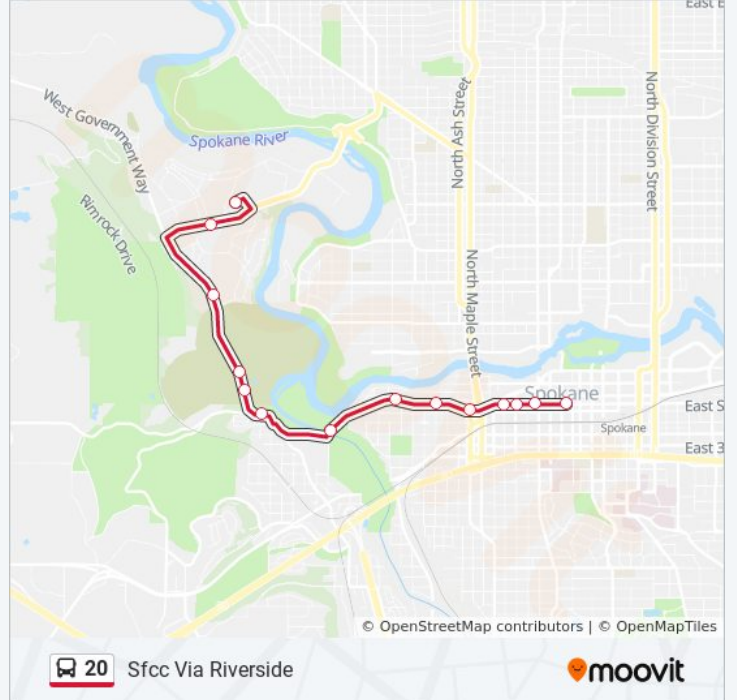

20 bus Info

Direction: Downtown Via Clarke

Stops: 14

Trip Duration: 15 min

Line Summary:

Direction: Downtown Via Riverside

14 stops

[VIEW LINE SCHEDULE](#)

Sunday	6:47 AM - 8:47 PM
Monday	5:57 AM - 10:46 PM
Tuesday	5:57 AM - 10:46 PM
Wednesday	5:57 AM - 10:46 PM
Thursday	5:57 AM - 10:46 PM
Friday	5:57 AM - 10:46 PM
Saturday	5:57 AM - 10:47 PM

20 bus Info

Direction: Downtown Via Riverside

20 bus Time Schedule

Sfcc Via Riverside Route Timetable:

Sunday	6:22 AM - 8:22 PM
Monday	6:27 AM - 11:22 PM
Tuesday	6:27 AM - 11:22 PM
Wednesday	6:27 AM - 11:22 PM
Thursday	6:27 AM - 11:22 PM
Friday	6:27 AM - 11:22 PM
Saturday	6:22 AM - 11:22 PM

20 bus Info

Direction: Sfcc Via Riverside

Stops: 14

Trip Duration: 10 min

Line Summary:

20 bus time schedules and route maps are available in an offline PDF at moovitapp.com. Use the [Moovit App](#) to see live bus times, train schedule or subway schedule, and step-by-step directions for all public transit in Spokane.