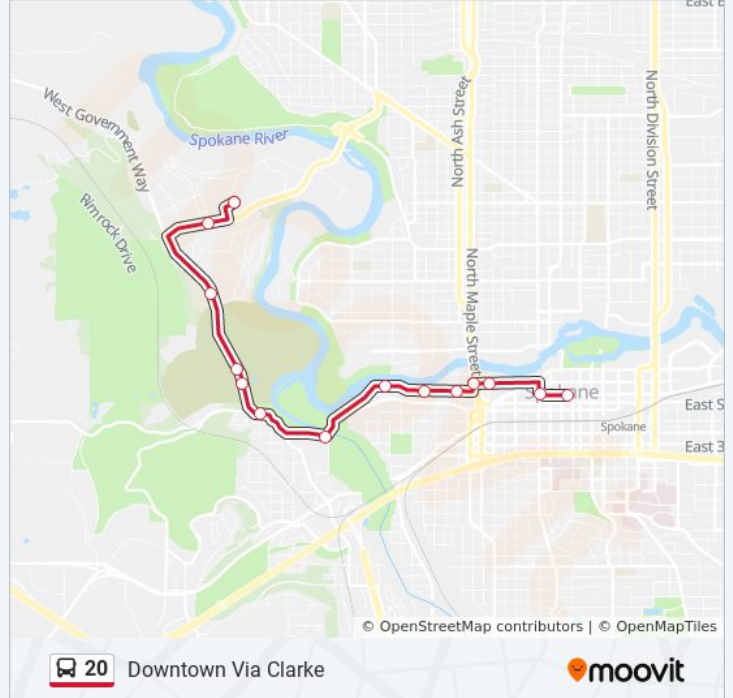

Use the Moovit App to find the closest 20 bus station near you and find out when is the next 20 bus arriving.

Direction: Downtown Via Clarke

14 stops

[VIEW LINE SCHEDULE](#)

Sfcc Station Bay 3

Whistalks Way @ Randolph

Government Way @ N 1202

Government Way @ N 508

Government Way @ N 211

Government Way @ G St.

Riverside @ A St

Clarke @ Spruce

Clarke @ W 2007

Clarke @ Ash

Maple @ Main

Main @ Cedar

Riverside @ Monroe

Plaza Bay 5

20 bus Time Schedule

Downtown Via Clarke Route Timetable:

Sunday	Not Operational
Monday	6:23 AM - 7:16 PM
Tuesday	6:23 AM - 7:16 PM
Wednesday	6:23 AM - 7:16 PM
Thursday	6:23 AM - 7:16 PM
Friday	6:23 AM - 7:16 PM
Saturday	Not Operational

20 bus Info

Direction: Downtown Via Clarke

Stops: 14

Trip Duration: 15 min

Line Summary:

Direction: Downtown Via Riverside

14 stops

[VIEW LINE SCHEDULE](#)