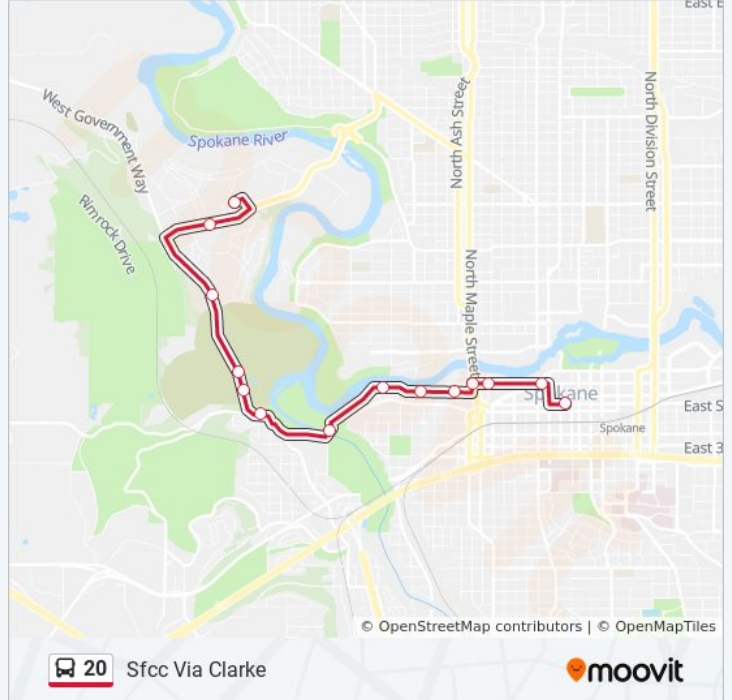

Stops: 14

Trip Duration: 13 min

Line Summary:

Direction: Sfcc Via Clarke

13 stops

[VIEW LINE SCHEDULE](#)

- Plaza Bay 12
- Main @ Cedar
- Main @ Maple
- Clarke @ Ash
- Clarke @ W 2010
- Clarke @ Spruce
- Riverside @ Clarke
- Government Way @ G Street
- Government Way @ N 211
- Government Way @ N 508
- Government Way @ N1202
- Whistalks Way @ Randolph
- Sfcc Station Bay 2

20 bus Time Schedule

Sfcc Via Clarke Route Timetable:

Sunday	Not Operational
Monday	6:42 AM - 6:52 PM
Tuesday	6:42 AM - 6:52 PM
Wednesday	6:42 AM - 6:52 PM
Thursday	6:42 AM - 6:52 PM
Friday	6:42 AM - 6:52 PM
Saturday	Not Operational

20 bus Info

Direction: Sfcc Via Clarke

Stops: 13

Trip Duration: 11 min

Line Summary:

Direction: Sfcc Via Riverside

14 stops

[VIEW LINE SCHEDULE](#)