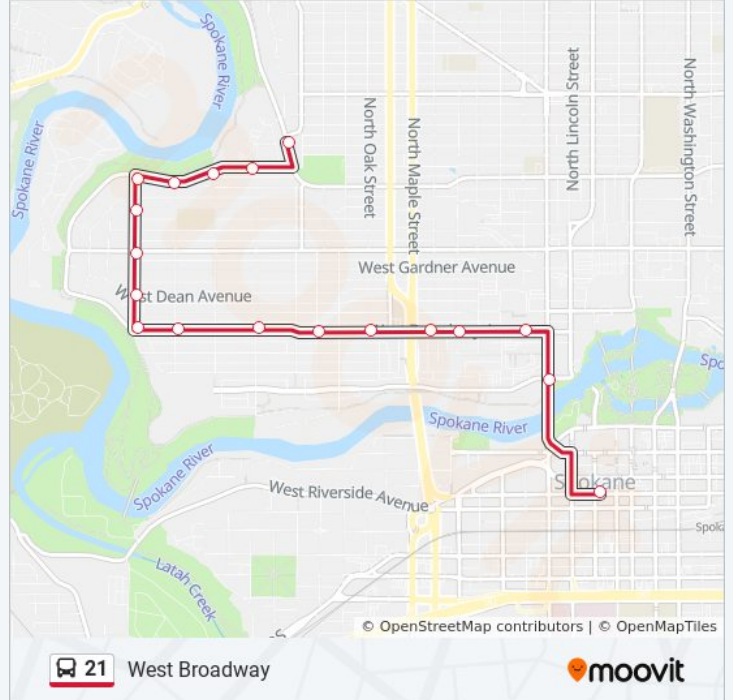

Direction: Downtown

20 stops

[VIEW LINE SCHEDULE](#)

Pettit @ Augusta (Wccc)
Nora @ Pettet
Mission @ Nettleton
Mission @ Cochran
Summit @ Lindeke
Summit @ A Street
A Street @ Sinto
A Street @ Boone
A Street @ Dean
A Street @ Broadway
Broadway @ Lindeke
Broadway @ Nettleton
Broadway @ Cannon
Broadway @ Oak
Broadway @ Maple
Broadway @ Cedar
Courthouse (Broadway @ Madison)
Monroe @ Summit
Riverside @ Monroe
Plaza Bay 6

21 bus Info

Direction: Downtown

Stops: 20

Trip Duration: 15 min

Line Summary:

Direction: West Central Community Center

18 stops

[VIEW LINE SCHEDULE](#)

- Plaza Bay 13
- Monroe @ Summit Parkway
- Courthouse (Broadway @ Madison)
- Broadway @ Cedar
- Broadway @ Walnut
- Broadway @ Oak
- Broadway @ Cannon
- Broadway @ Nettleton
- Broadway @ Lindeke
- Broadway @ A Street
- A Street @ Dean
- A Street @ Boone
- A Street @ Sinto
- A Street @ Summit
- Summit @ Lindeke
- Summit @ Cochran
- Mission @ Nettleton
- Pettit @ Augusta (Wccc)

21 bus Info

Direction: West Central Community Center

Stops: 18

Trip Duration: 13 min

Line Summary:

21 bus time schedules and route maps are available in an offline PDF at moovitapp.com. Use the [Moovit App](#) to see live bus times, train schedule or subway schedule, and step-by-step directions for all public transit in Spokane.