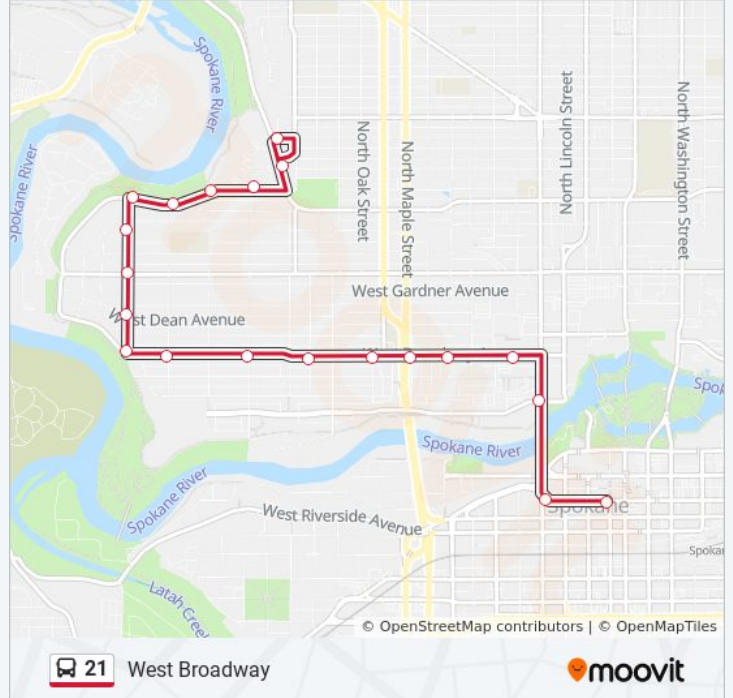

 21

West Broadway

[View In Website Mode](#)

The 21 bus line (West Broadway) has 2 routes. For regular weekdays, their operation hours are:
(1) Downtown: 5:45 AM - 10:46 PM (2) West Central Community Center: 5:50 AM - 11:20 PM
Use the Moovit App to find the closest 21 bus station near you and find out when is the next 21 bus arriving.

Direction: Downtown

20 stops

[VIEW LINE SCHEDULE](#)

Pettit @ Augusta (Wccc)
Nora @ Pettet
Mission @ Nettleton
Mission @ Cochran
Summit @ Lindeke
Summit @ A Street
A Street @ Sinto
A Street @ Boone
A Street @ Dean
A Street @ Broadway
Broadway @ Lindeke
Broadway @ Nettleton
Broadway @ Cannon
Broadway @ Oak
Broadway @ Maple
Broadway @ Cedar
Courthouse (Broadway @ Madison)
Monroe @ Summit
Riverside @ Monroe
Plaza Bay 6

21 bus Time Schedule

Downtown Route Timetable:

Sunday	6:15 AM - 8:45 PM
Monday	5:45 AM - 10:46 PM
Tuesday	5:45 AM - 10:46 PM
Wednesday	5:45 AM - 10:46 PM
Thursday	5:45 AM - 10:46 PM
Friday	5:45 AM - 10:46 PM
Saturday	6:15 AM - 10:45 PM

21 bus Info

Direction: Downtown

Stops: 20

Trip Duration: 15 min

Line Summary:

Direction: West Central Community Center

18 stops

[VIEW LINE SCHEDULE](#)