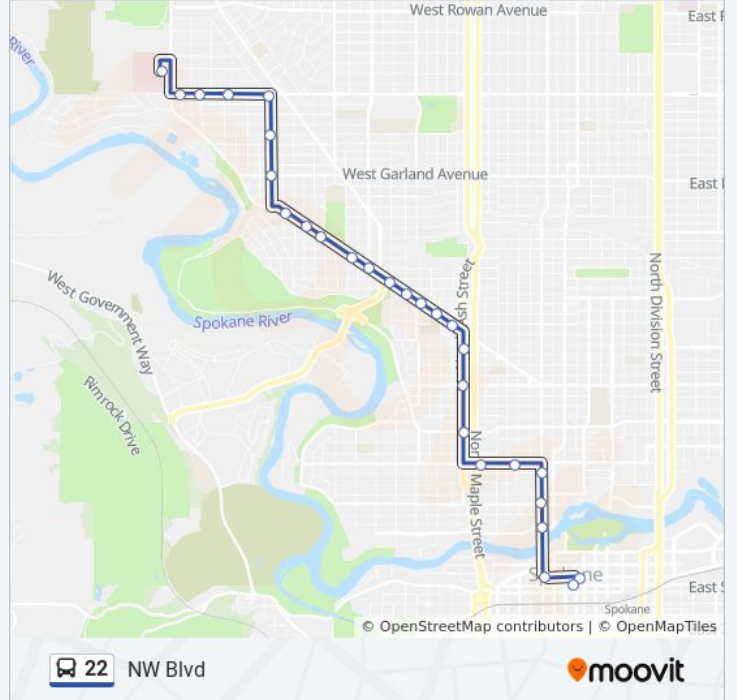

Direction: Downtown

28 stops

[VIEW LINE SCHEDULE](#)

- Veterans Hospital
- Wellesley @ Gustavus
- Wellesley @ Rustle
- Wellesley @ K Street
- Wellesley @ G Street
- G Street @ Longfellow
- G Street @ Garland
- Northwest Blvd @ F Street
- Northwest Blvd @ D Street
- Northwest Blvd @ Alice
- Northwest Blvd @ Euclid
- Northwest Blvd @ Alberta
- Northwest Blvd @ Nettleton
- Northwest Blvd @ Hemlock
- Northwest Blvd @ Belt
- Northwest Blvd @ York
- Northwest Blvd @ Oak
- Ash @ Montgomery
- Ash @ Indiana
- Ash @ Maxwell
- Boone @ Maple
- Boone @ Spokane Transit Authority

22 bus Info

Direction: Downtown

Stops: 28

Trip Duration: 21 min

Line Summary:

Monroe @ Gardner
 Monroe @ Broadway
 Monroe @ Summit
 Riverside @ Monroe
 Plaza Bay 7
 Plaza Bay 11

Direction: Veterans Medical Center

24 stops
[VIEW LINE SCHEDULE](#)

Plaza Bay 11
 Monroe @ Summit Parkway
 Monroe @ Broadway
 Boone @ Monroe
 Boone @ Spokane Transit Authority
 Boone @ Maple
 Maple @ Maxwell
 Maple @ Indiana
 Maple @ Knox
 Northwest Blvd @ Ash
 Northwest Blvd @ Cannon
 Northwest Blvd @ Hemlock
 Northwest Blvd @ Nettleton
 NW Blvd @ Alberta
 Northwest Blvd @ Milton
 Northwest Blvd @ D Street
 Northwest Blvd @ F Street
 G Street @ Garland

22 bus Info

Direction: Veterans Medical Center
Stops: 24
Trip Duration: 19 min
Line Summary:

G Street @ Longfellow
G Street @ Wellesley
Wellesley @ Warren
Wellesley @ Rustle
Wellesley @ Assembly
Veterans Hospital