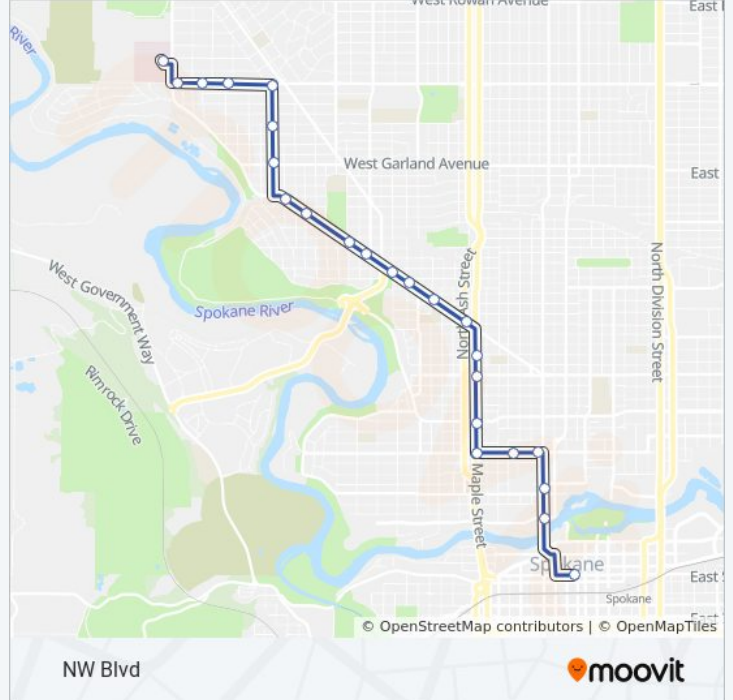

Direction: Downtown

28 stops

[VIEW LINE SCHEDULE](#)

- Veterans Hospital
- Wellesley @ Gustavus
- Wellesley @ Rustle
- Wellesley @ K Street
- Wellesley @ G Street
- G Street @ Longfellow
- G Street @ Garland
- Northwest Blvd @ F Street
- Northwest Blvd @ D Street
- Northwest Blvd @ Alice
- Northwest Blvd @ Euclid
- Northwest Blvd @ Alberta
- Northwest Blvd @ Nettleton
- Northwest Blvd @ Hemlock
- Northwest Blvd @ Belt
- Northwest Blvd @ York
- Northwest Blvd @ Oak
- Ash @ Montgomery
- Ash @ Indiana
- Ash @ Maxwell
- Boone @ Maple
- Boone @ Spokane Transit Authority

22 bus Info

Direction: Downtown

Stops: 28

Trip Duration: 21 min

Line Summary:

Monroe @ Gardner
 Monroe @ Broadway
 Monroe @ Summit
 Riverside @ Monroe
 Plaza Bay 7
 Plaza Bay 11

Direction: Veterans Medical Center

24 stops
[VIEW LINE SCHEDULE](#)

Plaza Bay 11
 Monroe @ Summit Parkway
 Monroe @ Broadway
 Boone @ Monroe
 Boone @ Spokane Transit Authority
 Boone @ Maple
 Maple @ Maxwell
 Maple @ Indiana
 Maple @ Knox
 Northwest Blvd @ Ash
 Northwest Blvd @ Cannon
 Northwest Blvd @ Hemlock
 Northwest Blvd @ Nettleton
 NW Blvd @ Alberta
 Northwest Blvd @ Milton
 Northwest Blvd @ D Street
 Northwest Blvd @ F Street
 G Street @ Garland

22 bus Info

Direction: Veterans Medical Center
Stops: 24
Trip Duration: 19 min
Line Summary:

G Street @ Longfellow
G Street @ Wellesley
Wellesley @ Warren
Wellesley @ Rustle
Wellesley @ Assembly
Veterans Hospital