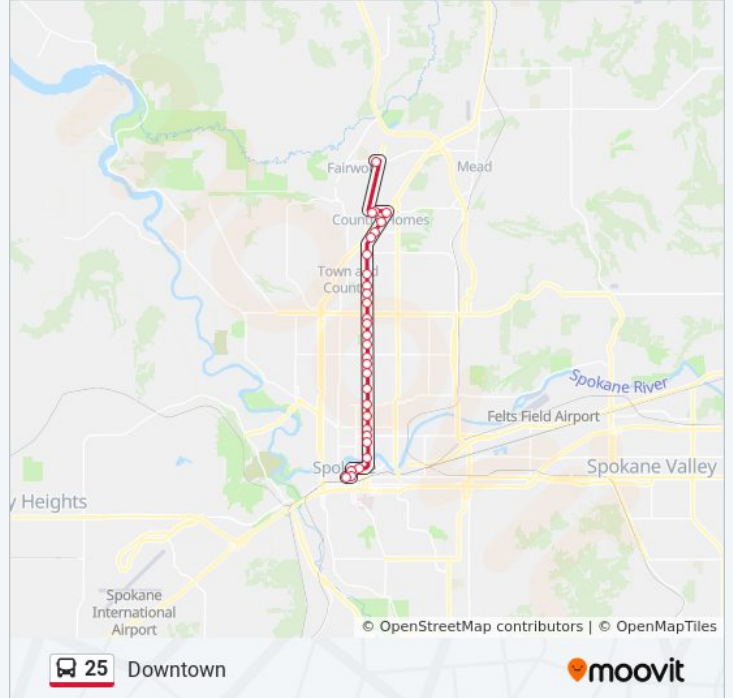

25 bus Info

Direction: Downtown

Stops: 29

Trip Duration: 37 min

Line Summary:

Division @ Mission

Division @ Sharp

Division @ North River Drive

Spokane Falls Blvd @ Bernard

Stevens @ Main

Stevens @ Sprague

Plaza Bay 10

Direction: Hastings P&R

27 stops

[VIEW LINE SCHEDULE](#)

Plaza Bay 6

Riverside @ Bernard

Division @ Spokane Falls Blvd

Division @ North River Drive

Ruby @ Sharp

Ruby @ Mission

Ruby @ Indiana

Ruby @ Montgomery

Ruby @ Jackson

25 bus Info

Direction: Hastings P&R

Stops: 27

Trip Duration: 32 min

Line Summary:

Division @ Weile

Division @ Cozza

Division @ Lincoln