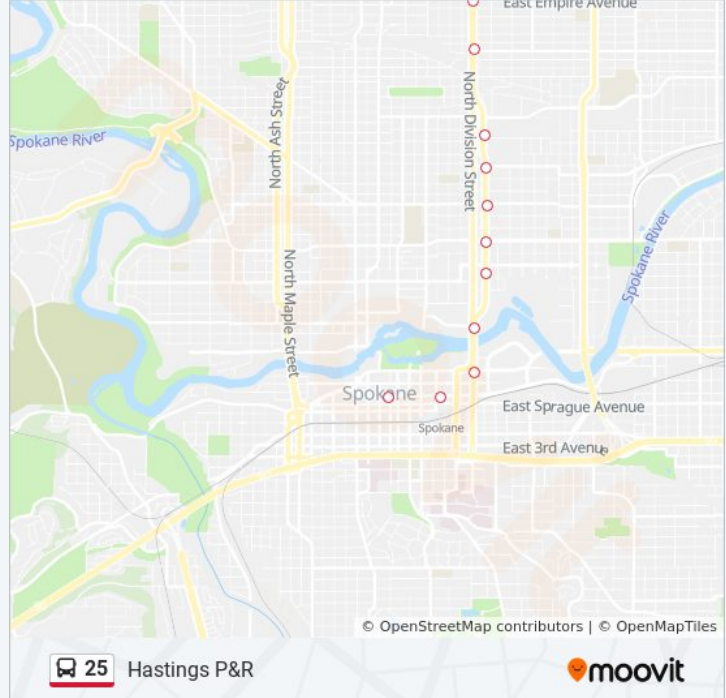

 25

Downtown

[View In Website Mode](#)

The 25 bus line (Downtown) has 2 routes. For regular weekdays, their operation hours are:

(1) Downtown: 4:56 AM - 10:35 PM (2) Hastings P&R: 5:20 AM - 11:22 PM

Use the Moovit App to find the closest 25 bus station near you and find out when is the next 25 bus arriving.

25 bus Info

Direction: Downtown

Stops: 29

Trip Duration: 37 min

Line Summary:

Division @ Mission

Division @ Sharp

Division @ North River Drive

25 bus Info

Direction: Hastings P&R

Stops: 27

Trip Duration: 32 min

Line Summary:

Division @ Weile

Division @ Cozza

Division @ Lincoln

Division @ Magnesium

Newport Highway @ N 9222

Newport Highway @ Graves Northpoint

Hawthorne @ Newport Highway 2

Hawthorne @ Division

Hastings Park & Ride Bay 3

25 bus time schedules and route maps are available in an offline PDF at moovitapp.com. Use the [Moovit App](#) to see live bus times, train schedule or subway schedule, and step-by-step directions for all public transit in Spokane.