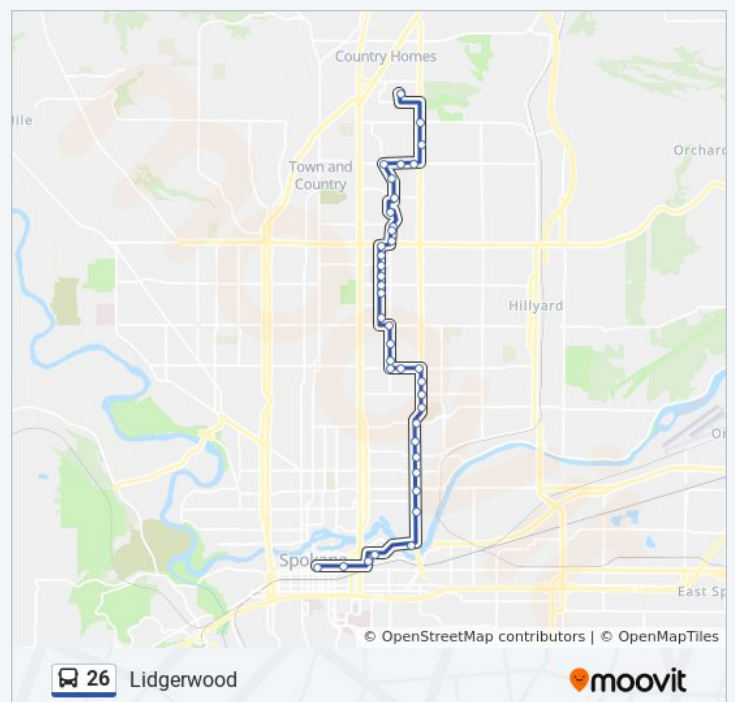

Lincoln Rd @ Dakota

Lincoln @ Wilding

Nevada @ St. Thomas More Way

Nevada And Magnesium

Dakota @ Jay

Direction: Downtown

45 stops

[VIEW LINE SCHEDULE](#)

Pine @ Main

Spokane Falls Blvd @ Wsu/Ewu Spokane

Spokane Falls Blvd @ Riverpoint

Spokane Falls Blvd @ Cincinnati

Hamilton @ Desmet

Hamilton @ Mission

Hamilton @ Indiana

Hamilton @ Illinois

Addison @ Walton

Addison @ Longfellow

Wellesley @ Addison

Lidgerwood @ Wabash

Lidgerwood @ Sanson

26 bus Time Schedule

Northpointe Route Timetable:

Sunday	Not Operational
Monday	Not Operational
Tuesday	Not Operational
Wednesday	Not Operational
Thursday	6:27 AM - 10:20 PM
Friday	6:27 AM - 10:20 PM
Saturday	6:20 AM - 10:20 PM

26 bus Info

Direction: Northpointe

Stops: 40

Trip Duration: 33 min

Line Summary:

Lidgerwood @ Rowan

Lidgerwood @ Joseph (Holy Family)

Lidgerwood @ Central (Holy Family)