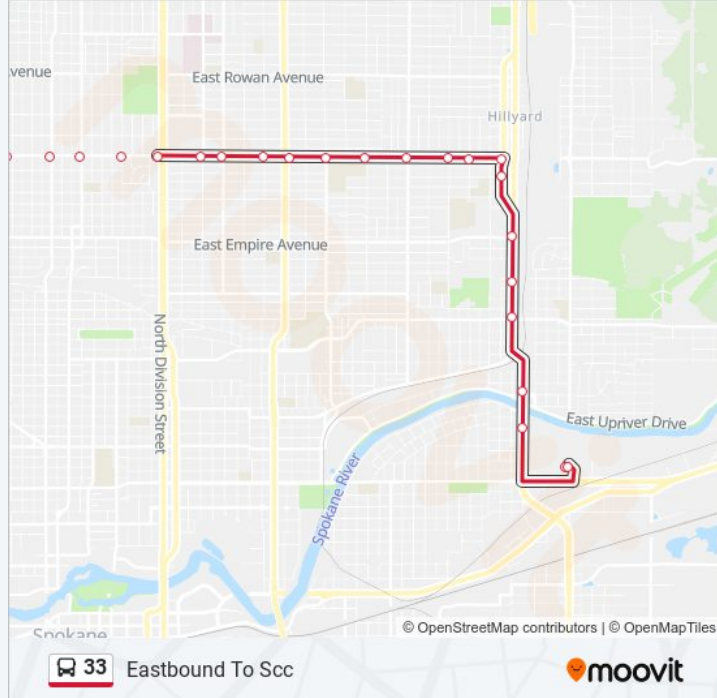

33 bus Info

Direction: Eastbound To Scc

Stops: 36

Trip Duration: 31 min

Line Summary:

Wellesley @ Cincinnati

Wellesley @ Nevada

Wellesley @ Perry

Wellesley @ Pittsburg

Wellesley @ Crestline

Wellesley @ Cook

Wellesley @ Lacey

Wellesley @ Haven

Haven @ Heroy

Market @ Garland

Market @ Garnet

Market @ Euclid

Greene @ Jackson

Greene @ Ermina

Scc Transit Center Bay 1

Direction: Westbound To Sfcc

40 stops

[VIEW LINE SCHEDULE](#)

Scc Transit Center Bay 2

33 bus Info

Direction: Westbound To Sfcc

Stops: 40

Trip Duration: 32 min

Line Summary:

Wellesley @ Perry
 Wellesley @ Nevada
 Wellesley @ Cincinnati
 Wellesley @ Addison
 Wellesley @ Lidgerwood
 Wellesley @ Division (Northtown)
 Wellesley @ Whitehouse
 Wellesley @ Wall
 Wellesley @ Monroe
 Wellesley @ Cedar
 Wellesley @ Ash
 Wellesley @ Cannon
 Wellesley @ Belt
 Wellesley @ Alberta
 Wellesley @ Milton
 Wellesley @ C Street
 Wellesley @ Driscoll
 Driscoll @ Hoffman
 Driscoll @ Rockwell
 Driscoll @ Garland
 Driscoll @ Kiernan
 Alberta @ Courtland
 Alberta @ Dalton
 Alberta @ Northwest Blvd
 Whistalks Way @ Elliot
 Sfcc Station Bay 3