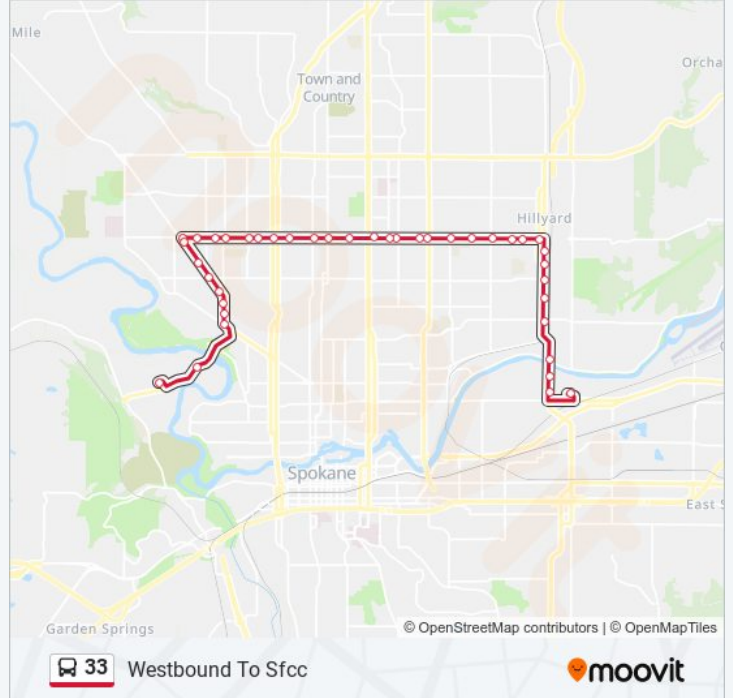

33 bus Info

Direction: Eastbound To Scc

Stops: 36

Trip Duration: 31 min

Line Summary:

Wellesley @ Cincinnati

Wellesley @ Nevada

Wellesley @ Perry

33 bus Info

Direction: Westbound To Sfcc

Stops: 40

Trip Duration: 32 min

Line Summary:

Wellesley @ Perry
 Wellesley @ Nevada
 Wellesley @ Cincinnati
 Wellesley @ Addison
 Wellesley @ Lidgerwood
 Wellesley @ Division (Northtown)
 Wellesley @ Whitehouse
 Wellesley @ Wall
 Wellesley @ Monroe
 Wellesley @ Cedar
 Wellesley @ Ash
 Wellesley @ Cannon
 Wellesley @ Belt
 Wellesley @ Alberta
 Wellesley @ Milton
 Wellesley @ C Street
 Wellesley @ Driscoll
 Driscoll @ Hoffman
 Driscoll @ Rockwell
 Driscoll @ Garland
 Driscoll @ Kiernan
 Alberta @ Courtland
 Alberta @ Dalton
 Alberta @ Northwest Blvd
 Whistalks Way @ Elliot
 Sfcc Station Bay 3

Direction: Westbound To Sfcc (Does Not Become #20)

40 stops

[VIEW LINE SCHEDULE](#)

Scc Transit Center Bay 2

Greene @ Augusta

Greene @ Ermina

33 bus Time Schedule

Westbound To Sfcc (Does Not Become #20) Route Timetable:

Thursday	8:45 PM - 11:15 PM
Friday	8:45 PM - 11:15 PM
Saturday	7:45 PM - 11:15 PM

33 bus Info

Direction: Westbound To Sfcc (Does Not Become #20)

Stops: 40

Trip Duration: 32 min

Line Summary:

Alberta @ Dalton