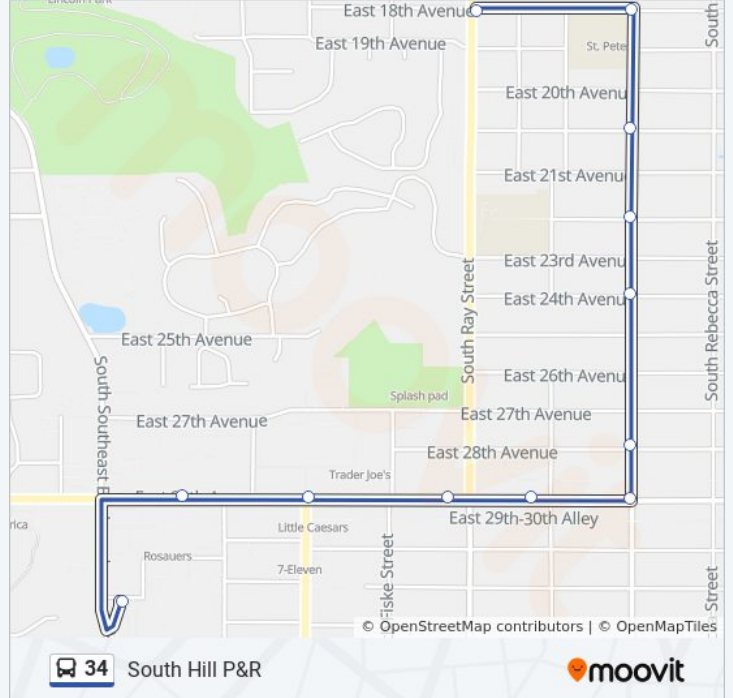

34 bus Info

Direction: South Hill P&R

Stops: 20

Trip Duration: 20 min

Line Summary:

29th @ Rosauers

South Hill Park & Ride Bay 3

Direction: To South Hill P & R

20 stops

[VIEW LINE SCHEDULE](#)

Scc Transit Center Bay 3

Freya @ Trent

Freya @ Alki

Freya @ Sprague

Thor @ 5th

Thor @ Hartson