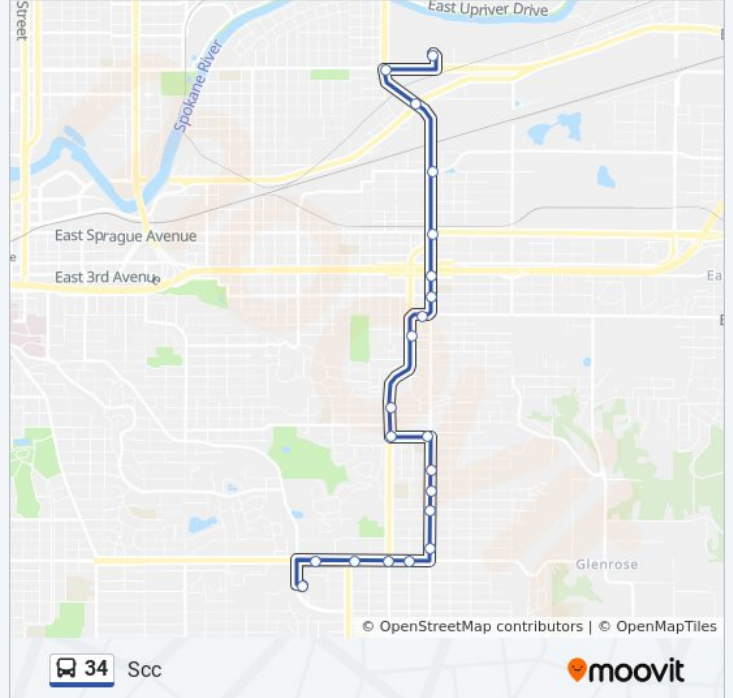

Greene @ Mission

Scs Transit Center Bay 1

34 bus Time Schedule

Scs Route Timetable:

Sunday	7:49 AM - 7:49 PM
Monday	5:34 AM - 10:49 PM
Tuesday	5:34 AM - 10:49 PM
Wednesday	5:34 AM - 10:49 PM
Thursday	5:37 AM - 10:50 PM
Friday	5:37 AM - 10:50 PM
Saturday	6:45 AM - 10:45 PM

34 bus Info

Direction: Scs

Stops: 21

Trip Duration: 21 min

Line Summary:

Direction: South Hill P&R

20 stops

[VIEW LINE SCHEDULE](#)

29th @ Ray

29th @ Regal

34 bus Time Schedule

South Hill P&R Route Timetable:

Sunday	7:50 AM - 6:50 PM
Monday	5:16 AM - 9:50 PM
Tuesday	5:16 AM - 9:50 PM
Wednesday	5:16 AM - 9:50 PM
Thursday	5:16 AM - 11:15 PM
Friday	5:16 AM - 11:15 PM
Saturday	7:17 AM - 11:17 PM

34 bus Info

Direction: South Hill P&R

Stops: 20

Trip Duration: 20 min

Line Summary:

29th @ Rosauers

South Hill Park & Ride Bay 3

Direction: To South Hill P & R