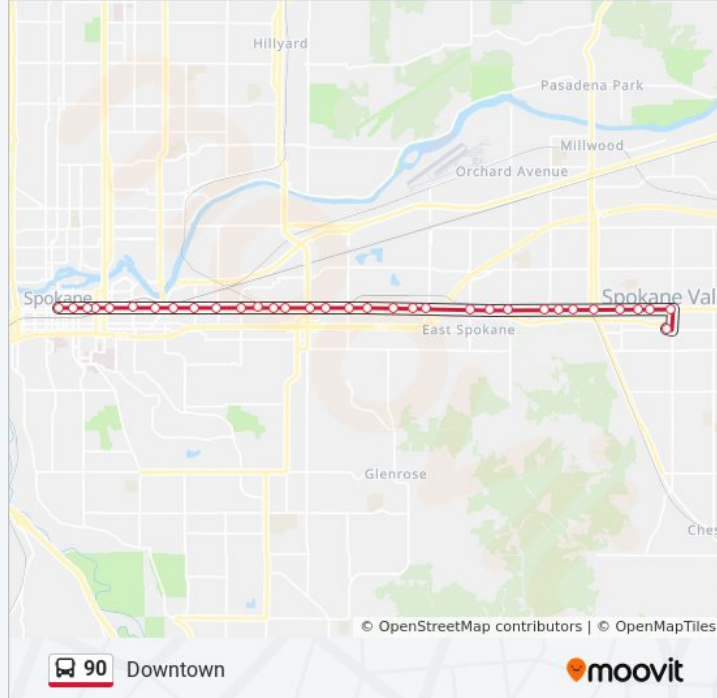

Use the Moovit App to find the closest 90 bus station near you and find out when is the next 90 bus arriving.

Direction: Downtown

33 stops

[VIEW LINE SCHEDULE](#)

- Valley Transit Center Bay 9
- Sprague @ University
- Sprague @ Felts
- Sprague @ Walnut
- Sprague @ Farr (Winco)
- Sprague @ Mullan
- Sprague @ 8722 E
- Sprague @ Bessie
- Sprague @ Vista
- Sprague @ Park
- Sprague @ Coleman
- Sprague @ Thierman
- Sprague @ Fancher
- Sprague @ Howe
- Sprague @ Light Entrance To Costco
- Sprague @ Custer
- Sprague @ Havana
- Sprague @ Julia
- Sprague @ Freya
- Sprague @ Greene
- Sprague @ Haven
- Sprague @ Lacey

90 bus Info

Direction: Downtown

Stops: 33

Trip Duration: 28 min

Line Summary:

Sprague @ Altamont
 Sprague @ Napa
 Sprague @ Helena
 Sprague @ Ivory
 Sprague @ Pride Prep
 Sprague @ Sherman
 Sprague @ Pine
 Sprague @ Browne
 Sprague @ Bernard
 Sprague @ Stevens
 Plaza Bay 13

Direction: Valley Transit Center

32 stops

[VIEW LINE SCHEDULE](#)

Plaza Bay 6
 Riverside @ Washington
 Sprague @ Browne
 Sprague @ Division
 Sprague @ Pine
 Sprague @ Sherman
 Sprague @ Pride Prep
 Sprague @ Ivory
 Sprague @ Helena
 Sprague @ Napa
 Sprague @ Stone
 Sprague @ Lacey
 Sprague @ Haven
 Sprague @ Greene
 Sprague @ Freya
 Sprague @ Rebecca
 Sprague @ Havana
 Sprague @ Custer

90 bus Info

Direction: Valley Transit Center

Stops: 32

Trip Duration: 30 min

Line Summary:

Sprague @ Carnahan

Sprague @ Howe

Sprague @ Fancher