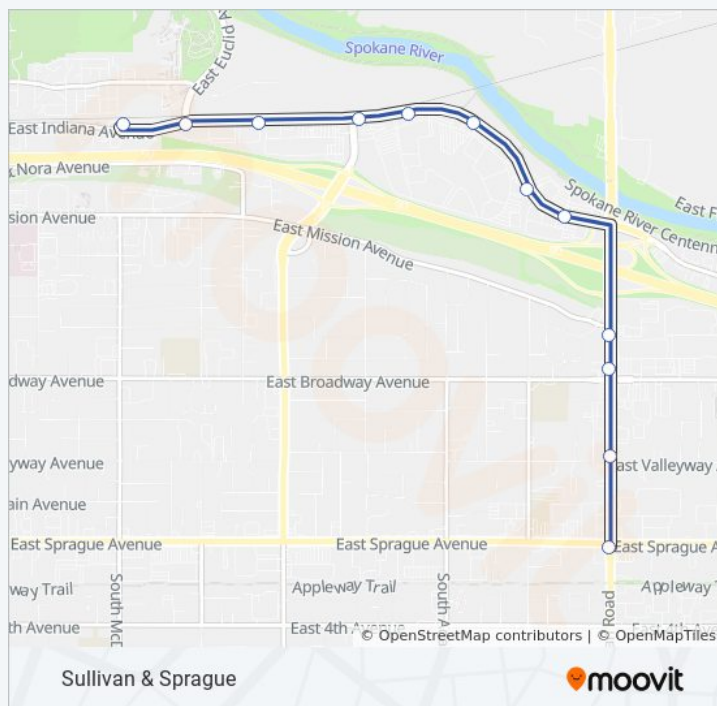

Direction: Sullivan & Sprague

12 stops
[VIEW LINE SCHEDULE](#)

- Mirabeau Park & Ride Bay 2
- Indiana @ Mirabeau Parkway
- Indiana @ 13518 E
- Indiana @ Evergreen
- Indiana @ Valley Mall (Ihop)
- Indiana @ Valley Mall
- Indiana @ Valley Mall (Olive Garden)
- Indiana @ Hanson Center Eastbound

97 bus Info

Sullivan @ Mission

Sullivan @ Broadway

Sullivan @ Valleyway

Sullivan @ Sprague

Direction: Sullivan & Sprague

Stops: 12

Trip Duration: 9 min

Line Summary:

Direction: Valley Transit Center

43 stops

[VIEW LINE SCHEDULE](#)

Mirabeau Park & Ride Bay 2

Indiana @ Mirabeau Parkway

Indiana @ 13518 E

Indiana @ Evergreen

Indiana @ Valley Mall (Ihop)

Indiana @ Valley Mall

Indiana @ Valley Mall (Olive Garden)

Indiana @ Hanson Center Eastbound

Sullivan @ Mission

Sullivan @ Broadway

Sullivan @ Valleyway

Sullivan @ Sprague