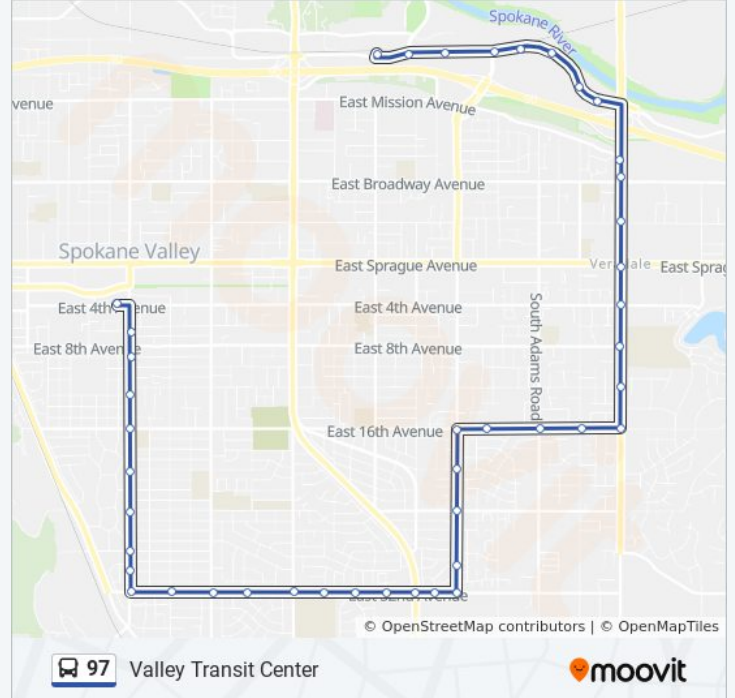

Sullivan @ 16th

16th @ Progress

16th @ Adams

16th @ E. 14204

Evergreen @ 16th

Evergreen @ 20th

Evergreen @ 24th

Evergreen @ 30th

Evergreen @ 32nd

32nd @ Mamer

32nd @ Sr 27

32nd @ Clinton

32nd @ Woodlawn

32nd @ Collins

32nd @ Pines (U High)

32nd @ Fox

32nd @ Bowdish

32nd @ Pierce

32nd @ University

University @ 30th

Universtiy @ 28th

University @ 24th

University @ 20th

University @ 16th

University @ 13th

University @ 9th

University @ 7th

Valley Transit Center Bay 1

97 bus time schedules and route maps are available in an offline PDF at moovitapp.com. Use the [Moovit App](#) to see live bus times, train schedule or subway schedule, and step-by-step directions for all public transit in Spokane.

[About Moovit](#) • [MaaS Solutions](#) • [Supported Countries](#) • [Mooviter Community](#)

Check Live Arrival Times