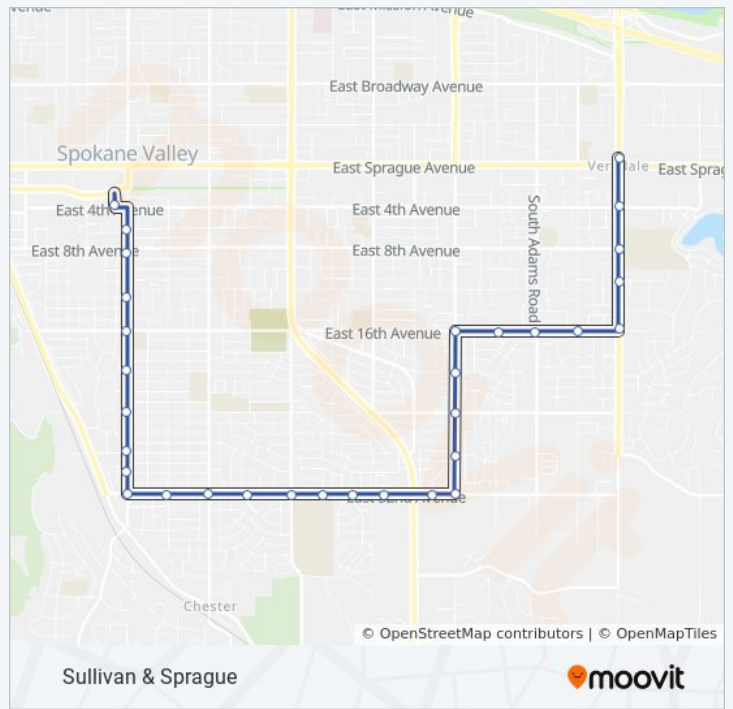

Direction: Sullivan & Sprague

31 stops

[VIEW LINE SCHEDULE](#)

Valley Transit Center Bay 1

University @ 6th

University @ 8th

University @ 13th

University @ 16th

97 bus Info

Direction: Sullivan & Sprague

Stops: 31

Trip Duration: 18 min

Line Summary:

- 32nd @ Pierce
- 32nd @ Bowdish
- 32nd @ Fox
- 32nd @ Pines (U High)
- 32nd @ Collins
- 32nd @ Woodlawn
- 32nd @ Clinton
- 32nd @ Mamer
- Evergreen @ 32nd
- Evergreen @ 28th
- Evergreen @ 24th
- Evergreen @ 20th
- 16th @ Evergreen
- 16th @ 14210 E
- 16th @ Adams
- 16th @ Progress
- Sullivan @ 16th
- Sullivan @ 11th
- Sullivan @ 8th
- Sullivan @ 4th
- Sullivan @ Sprague

Direction: Sullivan & Sprague

12 stops
[VIEW LINE SCHEDULE](#)

- Mirabeau Park & Ride Bay 2
- Indiana @ Mirabeau Parkway
- Indiana @ 13518 E
- Indiana @ Evergreen
- Indiana @ Valley Mall (Ihop)
- Indiana @ Valley Mall
- Indiana @ Valley Mall (Olive Garden)
- Indiana @ Hanson Center Eastbound

97 bus Info

Sullivan @ Mission

Sullivan @ Broadway

Sullivan @ Valleyway

Sullivan @ Sprague

Direction: Sullivan & Sprague

Stops: 12

Trip Duration: 9 min