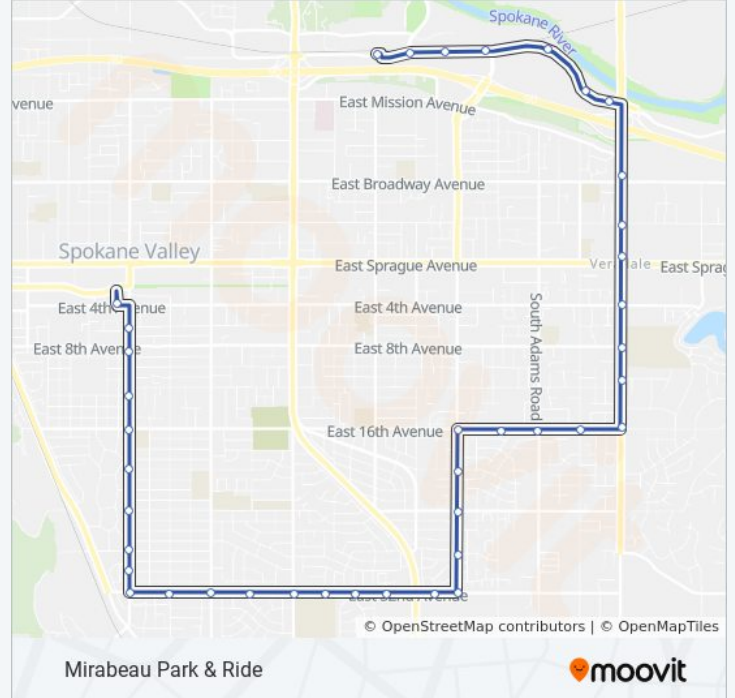

97 bus Info

Direction: Mirabeau Park & Ride

Stops: 40

Trip Duration: 30 min

Line Summary:

Evergreen @ 20th

16th @ Evergreen

16th @ 14210 E

16th @ Adams

16th @ Progress

Sullivan @ 16th

Sullivan @ 11th

Sullivan @ 8th

Sullivan @ 4th

Sullivan @ Sprague

Sullivan @ Valleyway

Sullivan @ Broadway

Indiana @ Hanson Center

Indiana @ Valley Mall (Best Buy)

Indiana @ Valley Mall (Black Angus)

Indiana @ Evergreen

Indiana @ 13518 E

Indiana @ Mirabeau Parkway

Mirabeau Park & Ride Bay 2

Direction: Sullivan & Sprague

31 stops

[VIEW LINE SCHEDULE](#)

Valley Transit Center Bay 1

University @ 6th

University @ 8th

University @ 13th

University @ 16th