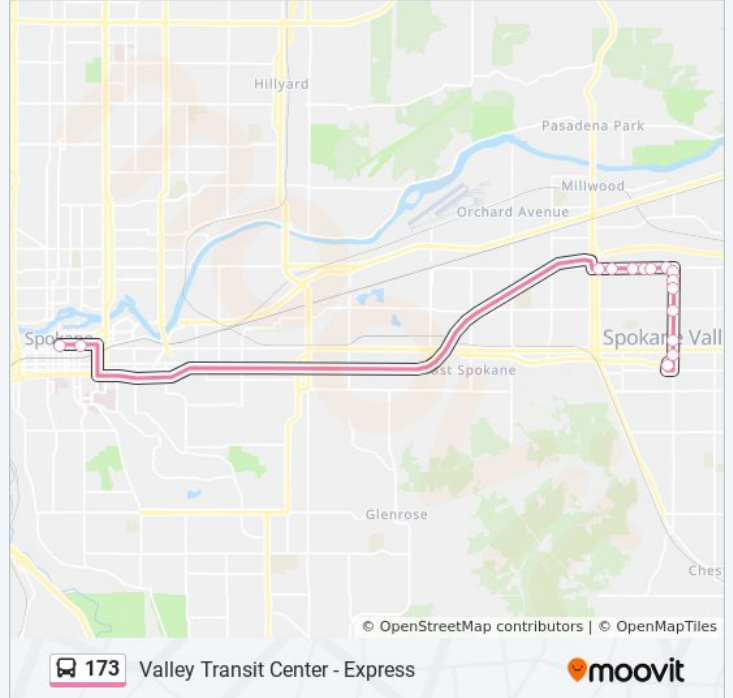

173 bus Info

Direction: Downtown - Express

Stops: 15

Trip Duration: 20 min

Line Summary:

Downtown - Express

Direction: Valley Transit Center - Express

15 stops

[VIEW LINE SCHEDULE](#)

- Plaza Bay 3
- Riverside @ Washington
- Mission @ Mullan
- Mission @ Locust
- Mission @ Woodruff
- Mission @ Herald
- Mission @ Felts
- Mission @ Oberlin
- University @ Mission
- University @ Sinto
- University @ Boone
- University @ Broadway
- University @ Main
- University @ Sprague
- Valley Transit Center Bay 7

173 bus Info

Direction: Valley Transit Center - Express

Stops: 15

Trip Duration: 24 min

Line Summary:

173 bus time schedules and route maps are available in an offline PDF at moovitapp.com. Use the [Moovit App](#) to see live bus times, train schedule or subway schedule, and step-by-step directions for all public transit in Spokane.