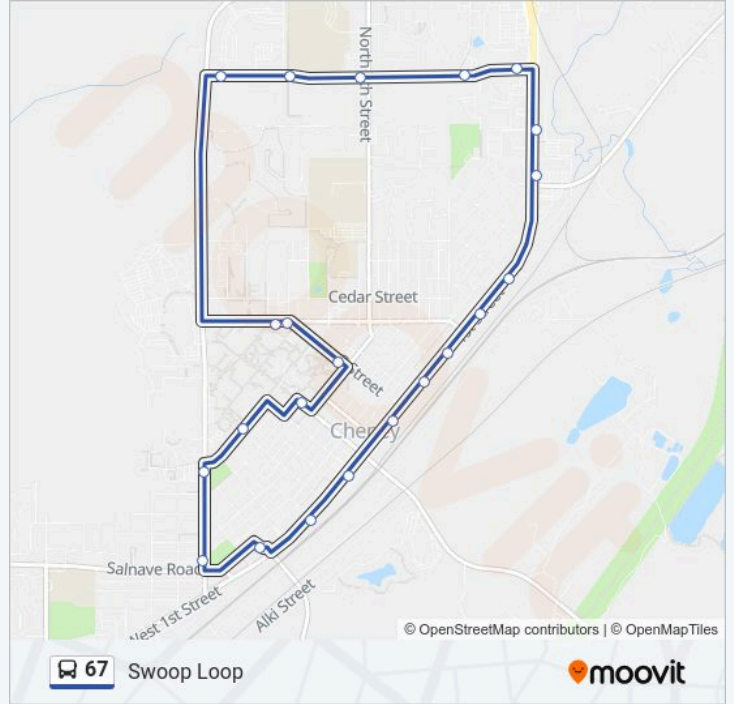

67 Line

Swoop Loop

[Get The App](#)

The 67 bus line Swoop Loop has one route. For regular weekdays, their operation hours are:

(1) Swoop Loop: 6:54 AM-1:49 PM

Use the Moovit App to find the closest 67 bus station near you and find out when is the next 67 bus arriving.

Direction: Swoop Loop

22 stops

[VIEW LINE SCHEDULE](#)

C Street @ 5th
Elm @ C St
F Street @ 6th
7th @ I Street
Washington @ 7th
Washington @ 3rd
K Street Station
1st @ Union
1st @ G Street
1st @ D Street Cheney Library
1st @ A Street
1st @ Calispel
1st @ Pine
1st @ Vine
1st @ Cheney Spokane Rd.
1st @ College Hill
Simpson @ 1st
Simpson @ Al Ogdon Way
Mckeehan Way @ 6th
Mckeehan Way @ Sports Complex
Mckeehan Way @ Washington (Eagle Point)

67 bus Time Schedule

Swoop Loop Route Timetable:

Monday	6:54 AM-1:49 PM
Tuesday	6:54 AM-1:49 PM
Wednesday	6:54 AM-1:49 PM
Thursday	6:54 AM-1:49 PM
Friday	6:54 AM-1:49 PM
Saturday	Not Operational
Sunday	Not Operational

67 bus Info

Direction: Swoop Loop

Stops: 22

Trip Duration: 19 min

Line Summary:

67 bus time schedules and route maps are available in an offline PDF at moovitapp.com. Use the Moovit App to see live bus times, train schedule or subway schedule, and step-by-step directions for all public transit in Spokane.