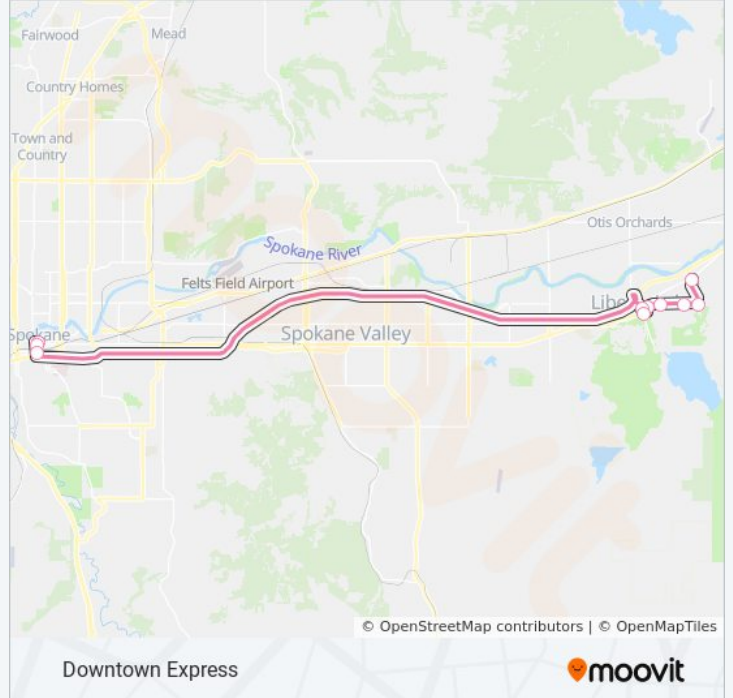

Use the Moovit App to find the closest 172 bus station near you and find out when is the next 172 bus arriving.

Direction: Downtown Express

10 stops

[VIEW LINE SCHEDULE](#)

Country Vista @ Hawkstone

Mission @ Country Vista

Mission @ Malvern

Mission @ Madson

Liberty Lake Park & Ride Bay 1

Country Vista @ Lib Lk Rd

Lib Lk Rd @ Country Vista (Mcdonalds)

Lincoln @ 2nd

Lincoln @ Sprague

Plaza Bay 2

172 bus Info

Direction: Downtown Express

Stops: 10

Trip Duration: 30 min

Line Summary:

Downtown Express

Direction: Liberty Lake - Express

17 stops

[VIEW LINE SCHEDULE](#)

Plaza Bay 3

Riverside @ Washington

Appleway @ Meadowood Ln

Appleway @ Signal

Signal @ Mission

Liberty Lake Park & Ride Bay 1

Mission @ Signal