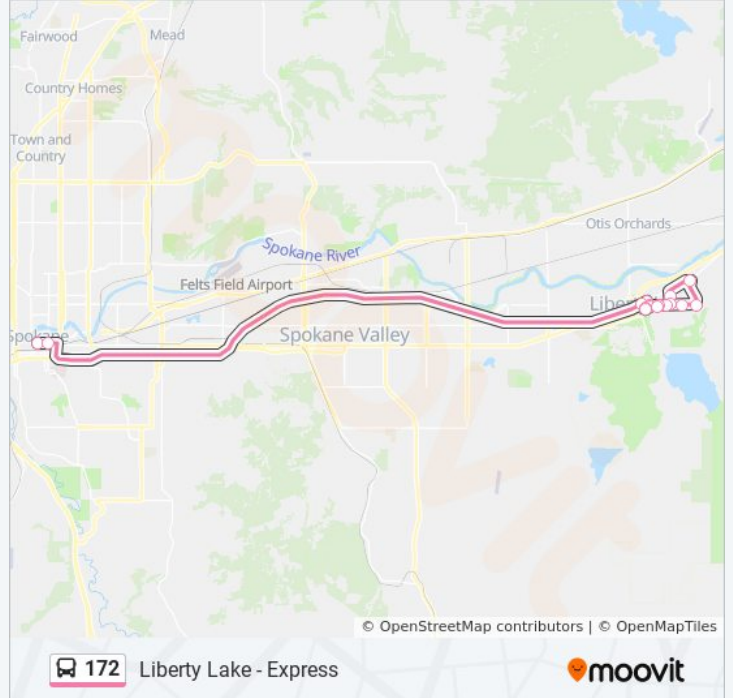

172

Downtown Express

View In Website Mode

The 172 bus line (Downtown Express) has 2 routes. For regular weekdays, their operation hours are:

(1) Downtown Express: 6:14 AM - 7:14 AM(2) Liberty Lake - Express: 3:22 PM - 5:22 PM

172 bus Info

Direction: Downtown Express

Stops: 10

Trip Duration: 30 min

Line Summary:

Downtown Express

Direction: Liberty Lake - Express

17 stops

Mission @ Madson

Liberty Lake Park & Ride Bay 2

172 bus Time Schedule

Liberty Lake - Express Route Timetable:

Sunday	Not Operational
Monday	3:22 PM - 5:22 PM
Tuesday	3:22 PM - 5:22 PM
Wednesday	3:22 PM - 5:22 PM
Thursday	3:22 PM - 5:22 PM
Friday	3:22 PM - 5:22 PM
Saturday	Not Operational

172 bus Info

Direction: Liberty Lake - Express

Stops: 17

Trip Duration: 38 min

Line Summary:

172 bus time schedules and route maps are available in an offline PDF at moovitapp.com. Use the [Moovit App](#) to see live bus times, train schedule or subway schedule, and step-by-step directions for all public transit in Spokane.