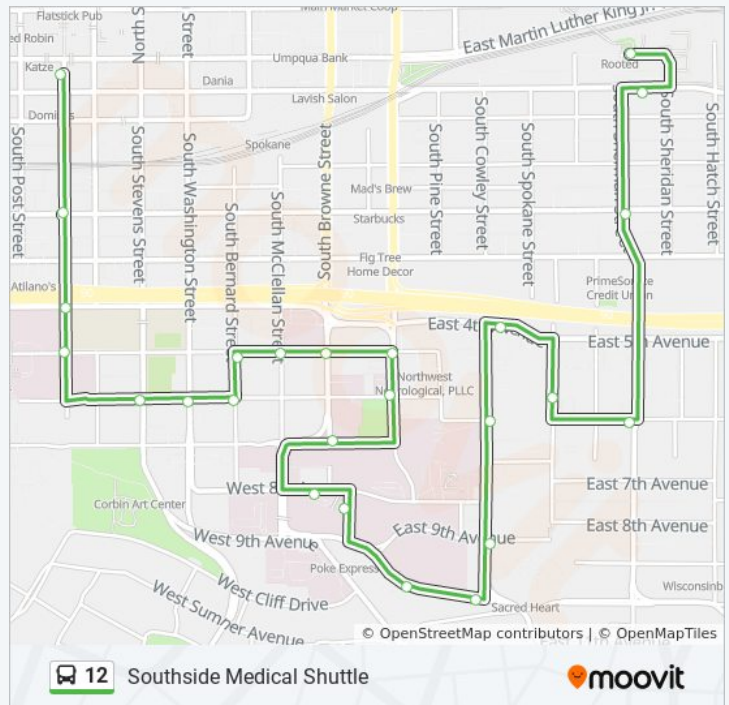

### Direction: Downtown

26 stops

[VIEW LINE SCHEDULE](#)

- Ud Ped Bridge
- Sherman @ 1st
- Sherman @ 2nd
- Hartson @ Sherman
- Chandler @ Hartson
- Cowley @ 4th
- Cowley @ Hartson (St Lukes)
- Cowley @ 9th Ave
- Rockwood Blvd @ Cowley
- Rockwood Blvd. @ 9th Ave
- Sacred Heart Medical Building
- 8th @ McClellan
- 7th @ Browne (Heart Institute)
- Division @ 6th Ave
- Division @ 5th
- 5th @ Browne
- 5th @ McClellan
- 5th @ Bernard
- Bernard @ 6th
- 6th @ Washington
- 6th @ Stevens

Rockwood Bl @ Cowley

Cowley @ 9th Ave

Cowley @ Hartson (St Lukes)

4th @ Cowley

Chandler @ Hartson

Hartson @ Sherman

Sherman @ 2nd

Sprague @ Sherman

Ud Ped Bridge

Monday 6:12 AM - 10:35 PM

Tuesday 6:12 AM - 10:35 PM

Wednesday 6:12 AM - 10:35 PM

Thursday 6:00 AM - 10:20 PM

Friday 6:00 AM - 10:20 PM

Saturday 7:20 AM - 10:20 PM

### 12 bus Info

**Direction:** Sprague & Sherman (U-District)

**Stops:** 25

**Trip Duration:** 18 min

**Line Summary:**

12 bus time schedules and route maps are available in an offline PDF at [moovitapp.com](https://moovitapp.com). Use the [Moovit App](#) to see live bus times, train schedule or subway schedule, and step-by-step directions for all public transit in Spokane.