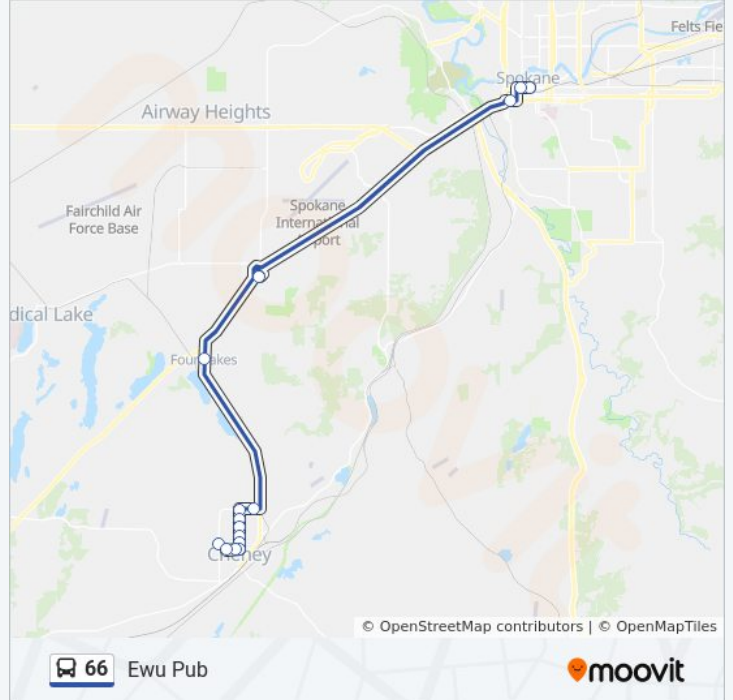

## Downtown

[View In Website Mode](#)

The 66 bus line (Downtown) has 2 routes. For regular weekdays, their operation hours are:

(1) Downtown: 8:14 AM - 4:28 PM (2) Ewu Pub: 5:20 AM - 5:20 PM

Use the Moovit App to find the closest 66 bus station near you and find out when is the next 66 bus arriving.

### 66 bus Info

**Direction:** Downtown

**Stops:** 16

**Trip Duration:** 31 min

**Line Summary:**

**Direction: Ewu Pub**

15 stops

[VIEW LINE SCHEDULE](#)

**66 bus Time Schedule**

Ewu Pub Route Timetable:

Sunday	Not Operational
Monday	5:20 AM - 5:20 PM
Tuesday	5:20 AM - 5:20 PM
Wednesday	5:20 AM - 5:20 PM
Thursday	5:20 AM - 5:20 PM
Friday	5:20 AM - 5:20 PM
Saturday	Not Operational

**66 bus Info**

**Direction:** Ewu Pub

**Stops:** 15

**Trip Duration:** 34 min

**Line Summary:**

66 bus time schedules and route maps are available in an offline PDF at [moovitapp.com](https://moovitapp.com). Use the [Moovit App](#) to see live bus times, train schedule or subway schedule, and step-by-step directions for all public transit in Spokane.