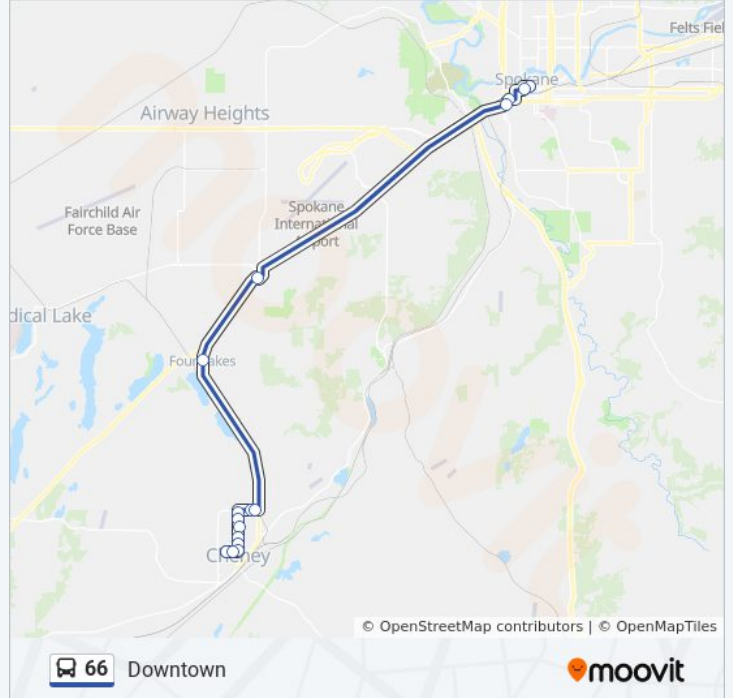

## Downtown

[View In Website Mode](#)

The 66 bus line (Downtown) has 2 routes. For regular weekdays, their operation hours are:

(1) Downtown: 8:14 AM - 4:28 PM (2) Ewu Pub: 5:20 AM - 5:20 PM

Use the Moovit App to find the closest 66 bus station near you and find out when is the next 66 bus arriving.

### Direction: Downtown

16 stops

[VIEW LINE SCHEDULE](#)

- Eagle Station Bay 2
- Elm @ 7th
- 6th Street @ Elm
- 6th @ Oak
- 6th @ Cheney High School
- 6th @ Golden Hills Drive
- 6th @ Simpson Parkway Drive
- 6th @ Betz
- Betz Rd @ Al Ogdon Way
- Betz @ Sr 904 (Turnout)
- Sr 904 @ 1st (Four Lakes)
- West Plains Tc Bay 2
- Walnut @ 5th (Jefferson Lot)
- 3rd @ Cedar
- Lincoln @ Sprague
- Plaza Bay 7

### 66 bus Time Schedule

Downtown Route Timetable:

Sunday	Not Operational
Monday	8:14 AM - 4:28 PM
Tuesday	8:14 AM - 4:28 PM
Wednesday	8:14 AM - 4:28 PM
Thursday	8:14 AM - 4:28 PM
Friday	8:14 AM - 4:28 PM
Saturday	Not Operational

### 66 bus Info

**Direction:** Downtown

**Stops:** 16

**Trip Duration:** 31 min

**Line Summary:**

**Direction: Ewu Pub**

15 stops

[VIEW LINE SCHEDULE](#)