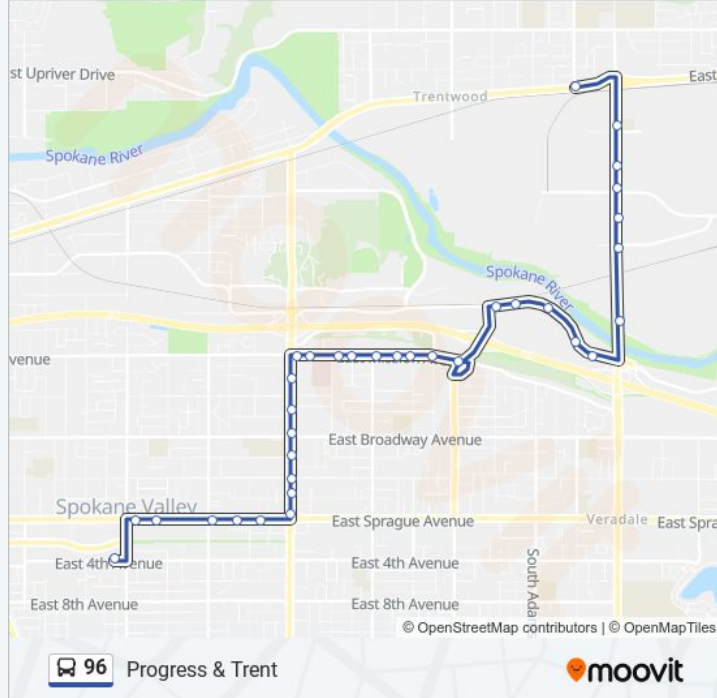

96 bus Info

Direction: Progress & Trent

Stops: 34

Trip Duration: 22 min

Line Summary:

Indiana @ Evergreen

Indiana @ Valley Mall (Ihop)

Indiana @ Valley Mall

Indiana @ Valley Mall (Olive Garden)

Indiana @ Hanson Center Eastbound

Central Pre-Mix Light

Sullivan @ Marietta

Sullivan @ Fairview

Sullivan @ Euclid

Sullivan @ Tire Rama

Sullivan @ Kiernan

Progress @ Trent

Direction: Valley Transit Center

32 stops

[VIEW LINE SCHEDULE](#)

Progress @ Trent

Progress @ Wellesley

Sullivan @ Wellesley

Sullivan @ Trent

Mission @ Evergreen

Mission @ Mamer

Mission @ Blake

Mission @ Whimsical Pig

Mission @ Mcdonald

96 bus Time Schedule

Valley Transit Center Route Timetable:

Sunday	8:15 AM - 7:15 PM
Monday	5:08 AM - 10:15 PM
Tuesday	5:08 AM - 10:15 PM
Wednesday	5:08 AM - 10:15 PM
Thursday	5:08 AM - 10:15 PM
Friday	5:08 AM - 10:15 PM
Saturday	5:34 AM - 10:15 PM