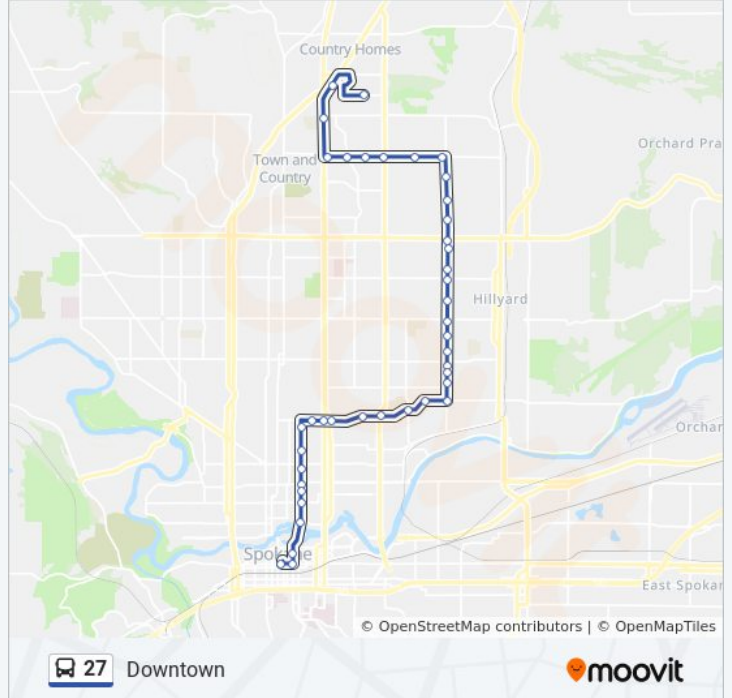

Direction: Downtown

41 stops

[VIEW LINE SCHEDULE](#)

Dakota @ Jay

Newport Highway @ N 9305

Division @ Price

Lincoln Rd @ Division

Lincoln Rd @ Standard

27 bus Info

Direction: Downtown

Stops: 41

Trip Duration: 34 min

Line Summary:

Crestline @ Courtland
 Crestline @ North Foothills
 North Foothills @ Pittsburg
 North Foothills Dr @ Perry
 North Foothills @ Hamilton
 North Foothills Dr @ Standard
 North Foothills Dr @ Ruby
 Buckeye @ Division
 Buckeye @ Normandie
 Washington @ York
 Washington @ Mansfield
 Washington @ Nora
 Washington @ Maxwell
 Washington @ Sinto
 Washington @ Boone
 Washington @ North River Drive
 Stevens @ Main
 Stevens @ Sprague
 Plaza Bay 10

Direction: Northpointe

43 stops

[VIEW LINE SCHEDULE](#)

Plaza Bay 5
 Washington @ Main
 Washington @ Spokane Falls Blvd
 Washington @ North River Drive
 Washington @ Boone
 Washington @ Sinto
 Washington @ Mission
 Washington @ Indiana
 Washington @ Mansfield
 Washington @ York

27 bus Info

Direction: Northpointe
Stops: 43
Trip Duration: 33 min

Line Summary:

Buckeye @ Normandie

Buckeye @ Division

North Foothills Drive @ Ruby

North Foothills Dr @ Standard

North Foothills Dr @ Hamilton