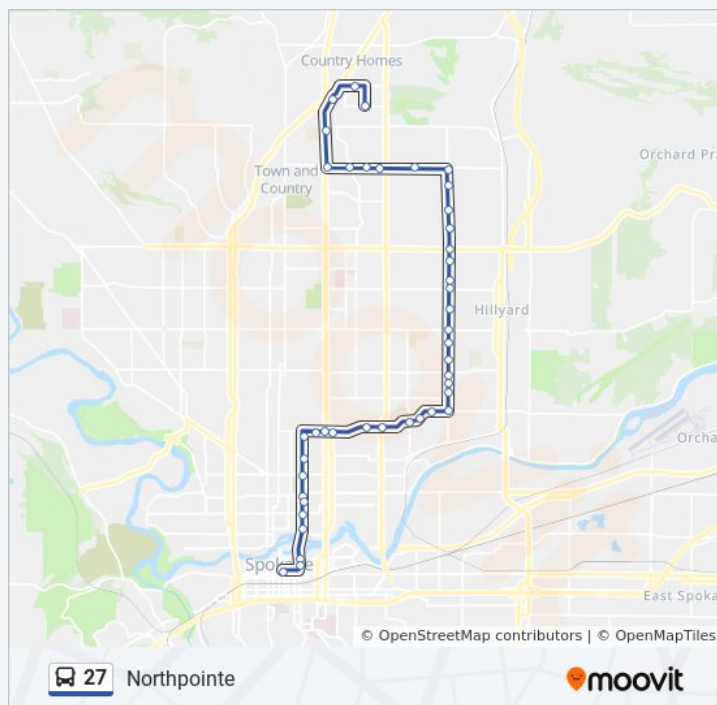

Direction: Downtown

41 stops

[VIEW LINE SCHEDULE](#)

Dakota @ Jay

Newport Highway @ N 9305

Division @ Price

Lincoln Rd @ Division

Lincoln Rd @ Standard

27 bus Info

Direction: Northpointe
Stops: 43
Trip Duration: 33 min

Line Summary:

Buckeye @ Normandie

Buckeye @ Division

North Foothills Drive @ Ruby

North Foothills Dr @ Standard

North Foothills Dr @ Hamilton

Crestline @ Weile

Crestline @ Houghton

Crestline @ Lincoln

Lincoln Rd @ Helena

Lincoln @ Wilding

Lincoln Rd @ Dakota

Lincoln Rd @ Standard

Lincoln Rd @ Division

Division @ Magnesium

Newport Highway @ N 9222

Holland @ Hoerner

Dakota @ Jay

27 bus time schedules and route maps are available in an offline PDF at moovitapp.com. Use the [Moovit App](#) to see live bus times, train schedule or subway schedule, and step-by-step directions for all public transit in Spokane.