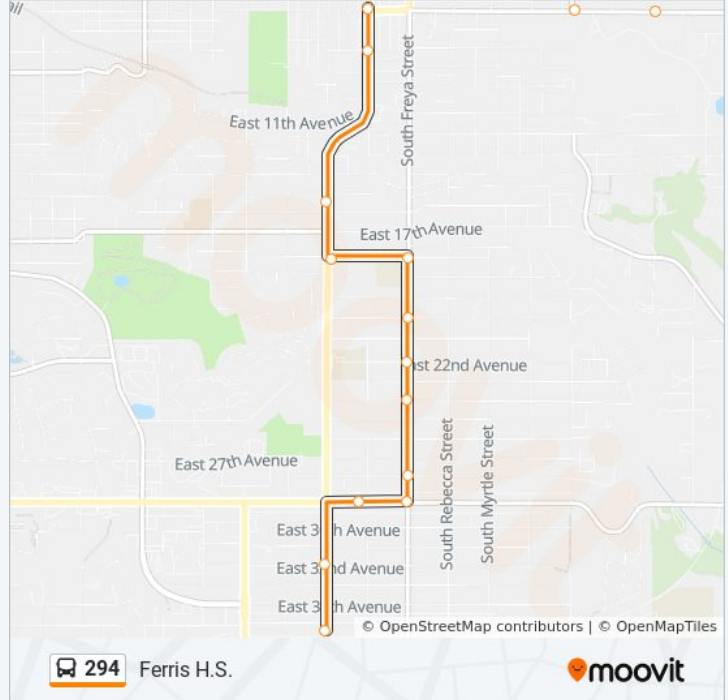

## Direction: Ferris H.S.

29 stops

[VIEW LINE SCHEDULE](#)

Park @ Sprague  
Park @ 5th  
8th @ Park  
8th @ Coleman  
8th @ Thierman  
8th @ Eastern  
8th @ 6th  
8th @ Woodlawn  
8th @ Mckinnon  
8th @ Carnahan  
8th @ Custer  
8th @ Havana  
5th @ Florida  
5th @ Rebecca  
5th @ Freya  
Thor @ Hartson  
Thor @ 8th  
Ray @ 15th  
18th @ Ray  
18th Avenue @ Freya  
Freya @ Congress  
Freya @ 22nd

## 294 bus Info

**Direction:** Ferris H.S.

**Stops:** 29

**Trip Duration:** 13 min

**Line Summary:**

- Freya @ 24th
- Freya @ 28th
- Freya @ 29th Avenue
- 29th @ Thor
- Ray @ 32nd
- Ray @ 35th
- 37th @ Regal

**Direction: Park & Sprague**

24 stops

[VIEW LINE SCHEDULE](#)

- 37th @ Regal
- Ray @ 35th
- Ray @ 32nd
- 29th @ Thor
- Freya @ 28th
- Freya @ 24th
- Freya @ 22nd
- Freya @ Congress
- 18th @ Freya
- Ray @ 18th Avenue
- Ray @ 15th
- Thor @ 8th
- Hartson @ Ferrall
- 8th @ Custer
- 8th @ Carnahan
- 8th @ Mckinnion
- 8th @ Woodlawn
- 8th @ 6th

**Direction:** Park & Sprague

**Stops:** 24

**Trip Duration:** 20 min

**Line Summary:**

8th @ Eastern

8th @ Thierman

8th @ Coleman

8th @ Park