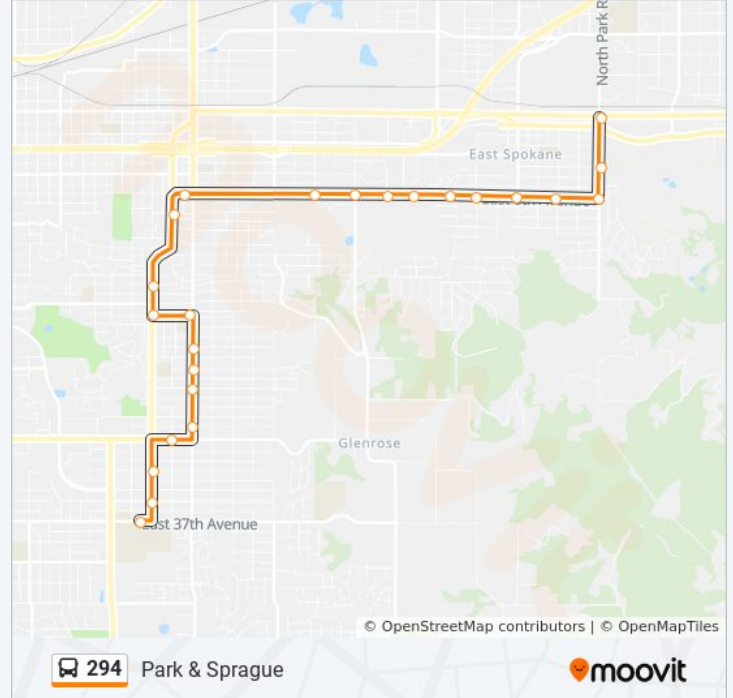

8th @ Eastern

8th @ Thierman

8th @ Coleman

8th @ Park

Park @ 5th

Park @ Sprague

294 bus time schedules and route maps are available in an offline PDF at moovitapp.com. Use the [Moovit App](#) to see live bus times, train schedule or subway schedule, and step-by-step directions for all public transit in Spokane.

[About Moovit](#) · [MaaS Solutions](#) · [Supported Countries](#) · [Mooviter Community](#)

© 2024 Moovit - All Rights Reserved

Check Live Arrival Times