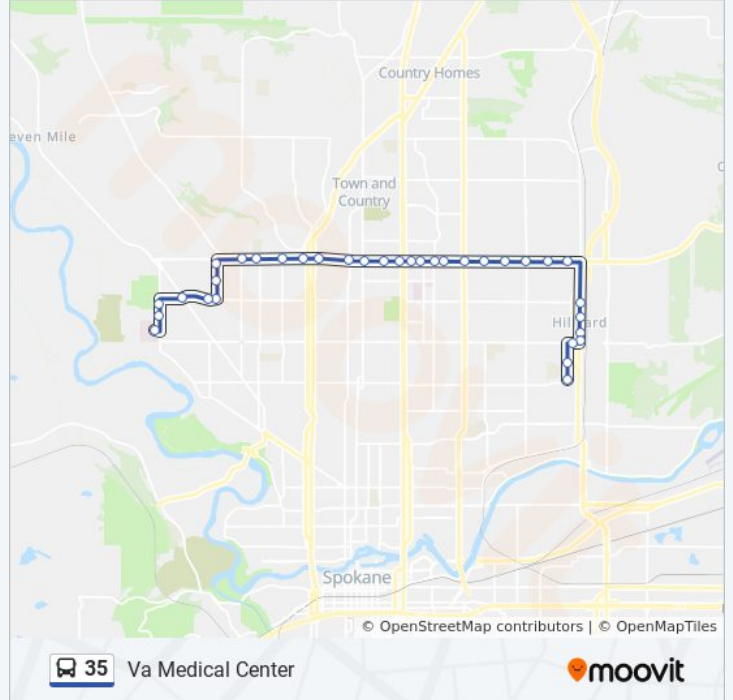

### Direction: Francis & Alberta

10 stops

[VIEW LINE SCHEDULE](#)

- Veterans Hospital
- Assembly @ Crown
- Assembly @ Sanson
- Rowan @ Driscoll
- Rowan @ Crown
- Rowan @ G
- G St @ Central
- G St @ Francis
- Francis @ A Street
- Francis @ Alberta

### 35 bus Info

**Direction:** Francis & Alberta

**Stops:** 10

**Trip Duration:** 6 min

**Line Summary:**

### Direction: Va Medical Center

34 stops

[VIEW LINE SCHEDULE](#)

Regal @ Garland

Regal @ Rich

Wellesley @ Haven

Market @ Wellesley

Market @ Wabash

### 35 bus Info

**Direction:** Va Medical Center

**Stops:** 34

**Trip Duration:** 26 min

**Line Summary:**

Francis @ Nevada  
Francis @ Standard  
Francis @ Addison  
Francis @ Lidgerwood  
Francis @ Mayfair  
Francis @ Division  
Francis @ Whitehouse  
Francis @ Wall  
Francis @ Monroe  
Francis @ Cedar  
Francis @ Oak  
Francis @ Belt  
Francis @ Alberta  
Francis @ A Street  
G Street @ Decatur  
G Street @ Central  
G Street @ Rowan  
Rowan @ Moore  
Rowan @ Driscoll  
Assembly @ Sanson  
Assembly @ Crown  
Veterans Hospital