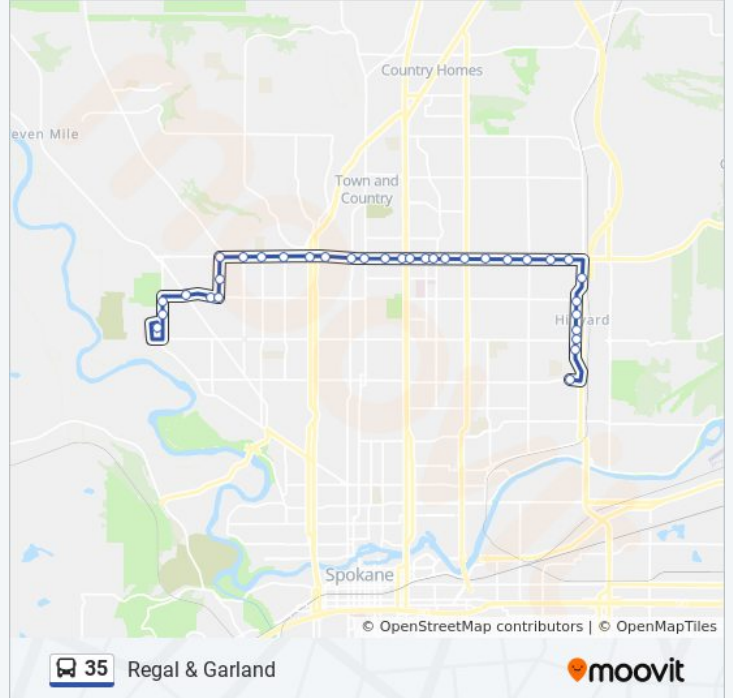

Francis @ Nevada

Francis @ Perry

Francis @ Pittsburg

Francis @ Crestline

Francis @ Cook

Francis @ Regal

Market @ Bismark

Haven @ Rowan

Haven @ Diamond

Haven @ Wabash

Haven @ Wellesley

Haven @ Heroy

Market @ Garland

Garland @ Regal

### Direction: Va Medical Center

34 stops

[VIEW LINE SCHEDULE](#)

Regal @ Garland

Regal @ Rich

Wellesley @ Haven

Market @ Wellesley

Market @ Wabash

### 35 bus Info

**Direction:** Va Medical Center

**Stops:** 34

**Trip Duration:** 26 min

**Line Summary:**

Francis @ Nevada  
Francis @ Standard  
Francis @ Addison  
Francis @ Lidgerwood  
Francis @ Mayfair  
Francis @ Division  
Francis @ Whitehouse  
Francis @ Wall  
Francis @ Monroe  
Francis @ Cedar  
Francis @ Oak  
Francis @ Belt  
Francis @ Alberta  
Francis @ A Street  
G Street @ Decatur  
G Street @ Central  
G Street @ Rowan  
Rowan @ Moore  
Rowan @ Driscoll  
Assembly @ Sanson  
Assembly @ Crown  
Veterans Hospital