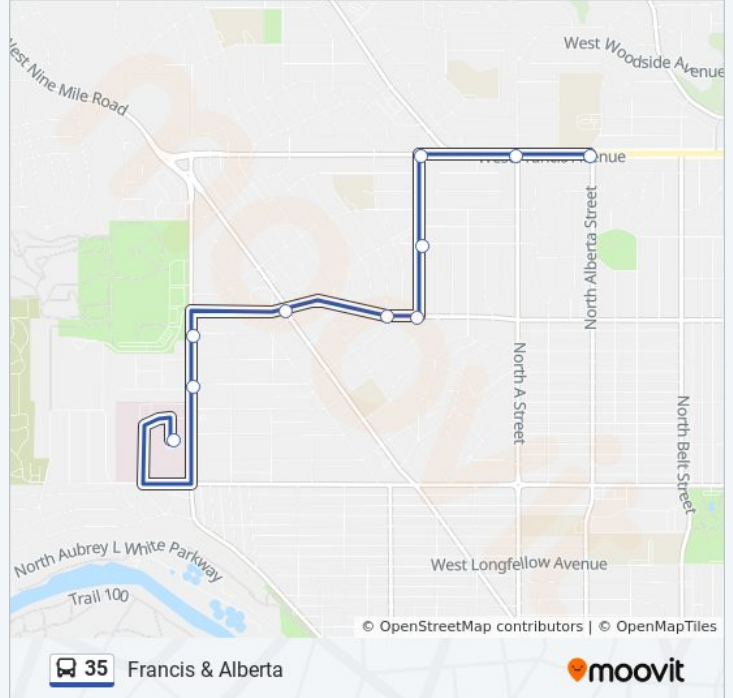

### Direction: Francis & Alberta

10 stops

[VIEW LINE SCHEDULE](#)

- Veterans Hospital
- Assembly @ Crown
- Assembly @ Sanson
- Rowan @ Driscoll
- Rowan @ Crown
- Rowan @ G
- G St @ Central
- G St @ Francis
- Francis @ A Street
- Francis @ Alberta

### 35 bus Info

**Direction:** Francis & Alberta

**Stops:** 10

**Trip Duration:** 6 min

**Line Summary:**

## Direction: Regal & Garland

35 stops

[VIEW LINE SCHEDULE](#)

- Veterans Hospital
- Assembly @ Crown
- Assembly @ Sanson
- Rowan @ Driscoll
- Rowan @ Crown
- Rowan @ G
- G St @ Central
- G St @ Francis
- Francis @ A Street
- Francis @ Alberta
- Francis @ Belt
- Francis @ Ash
- Francis @ Cedar
- Francis @ Monroe
- Francis @ Wall
- Francis @ Whitehouse
- Francis @ Atlantic
- Francis @ Division

### 35 bus Info

**Direction:** Va Medical Center

**Stops:** 34

**Trip Duration:** 26 min

**Line Summary:**

Francis @ Nevada  
Francis @ Standard  
Francis @ Addison  
Francis @ Lidgerwood  
Francis @ Mayfair  
Francis @ Division  
Francis @ Whitehouse  
Francis @ Wall  
Francis @ Monroe  
Francis @ Cedar  
Francis @ Oak  
Francis @ Belt  
Francis @ Alberta  
Francis @ A Street  
G Street @ Decatur  
G Street @ Central  
G Street @ Rowan  
Rowan @ Moore  
Rowan @ Driscoll  
Assembly @ Sanson  
Assembly @ Crown  
Veterans Hospital