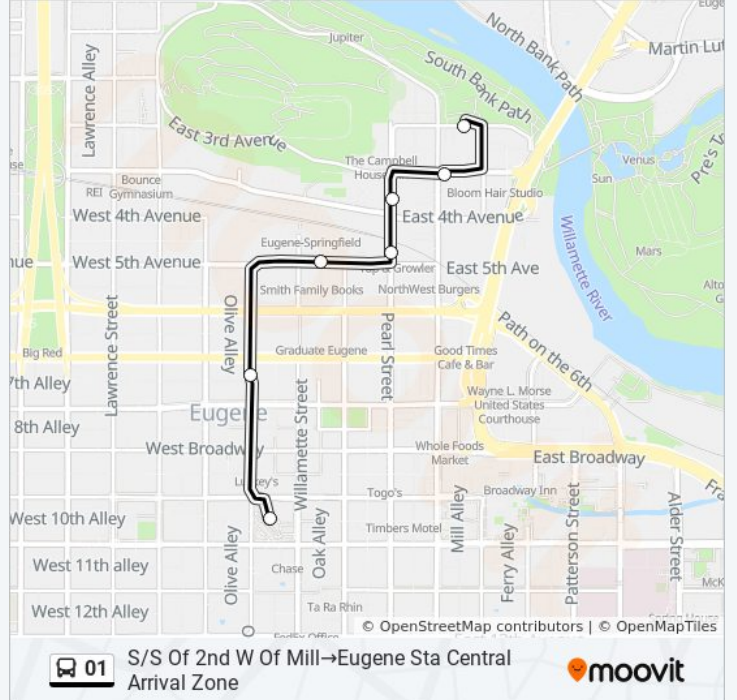

Use the Moovit App to find the closest 01 bus station near you and find out when is the next 01 bus arriving.

Direction: Eugene Station, Bay F→S/S Of 2nd W Of Mill

6 stops

[VIEW LINE SCHEDULE](#)

Eugene Station-Ltd

01 bus Info

Direction: Eugene Station, Bay F→S/S Of 2nd W Of Mill

Stops: 6

Trip Duration: 8 min

Line Summary:

Direction: S/S Of 2nd W Of Mill → Eugene Sta Central Arrival Zone

7 stops

[VIEW LINE SCHEDULE](#)

S/S Of 2nd W Of Mill → Eugene Sta Central Arrival Zone Route Timetable:

Sunday	8:38 AM - 4:38 PM
Monday	8:38 AM - 4:38 PM
Tuesday	8:38 AM - 4:38 PM
Wednesday	8:38 AM - 4:38 PM
Thursday	8:38 AM - 4:38 PM
Friday	8:38 AM - 4:38 PM
Saturday	8:38 AM - 4:38 PM

01 bus Info

Direction: S/S Of 2nd W Of Mill → Eugene Sta Central Arrival Zone

Stops: 7

Trip Duration: 12 min

Line Summary:

01 bus time schedules and route maps are available in an offline PDF at moovitapp.com. Use the [Moovit App](#) to see live bus times, train schedule or subway schedule, and step-by-step directions for all public transit in Eugene.