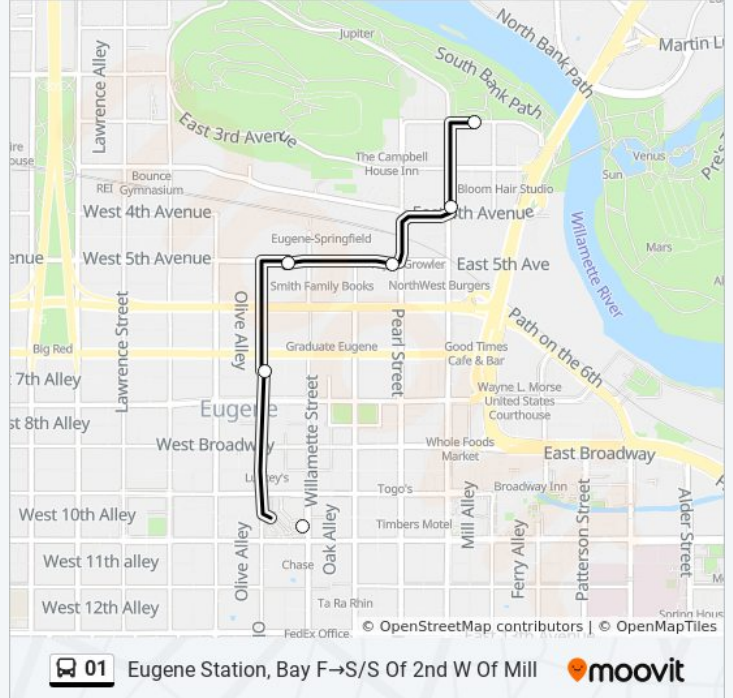

01

Eugene Station, Bay F→S/S Of 2nd W Of Mill

Get The App

The 01 bus line (Eugene Station, Bay F→S/S Of 2nd W Of Mill) has 2 routes. For regular weekdays, their operation hours are:

(1) Eugene Station, Bay F→S/S Of 2nd W Of Mill: 8:30 AM - 4:30 PM(2) S/S Of 2nd W Of Mill→Eugene Sta Central Arrival Zone: 8:38 AM - 4:38 PM

Use the Moovit App to find the closest 01 bus station near you and find out when is the next 01 bus arriving.

Direction: Eugene Station, Bay F→S/S Of 2nd W Of Mill

6 stops

[VIEW LINE SCHEDULE](#)

Eugene Station-Ltd

E/S Of Olive N Of 8th

S/S Of 5th E Of Olive

S/S Of 5th W Of Pearl

E/S Of High N Of 4th

S/S Of 2nd W Of Mill

01 bus Time Schedule

Eugene Station, Bay F→S/S Of 2nd W Of Mill Route
Timetable:

Sunday	8:30 AM - 4:30 PM
Monday	8:30 AM - 4:30 PM
Tuesday	8:30 AM - 4:30 PM
Wednesday	8:30 AM - 4:30 PM
Thursday	8:30 AM - 4:30 PM
Friday	8:30 AM - 4:30 PM
Saturday	8:30 AM - 4:30 PM

01 bus Info

Direction: Eugene Station, Bay F→S/S Of 2nd W Of Mill

Stops: 6

Trip Duration: 8 min

Line Summary:

Direction: S/S Of 2nd W Of Mill → Eugene Sta Central Arrival Zone

7 stops

[VIEW LINE SCHEDULE](#)