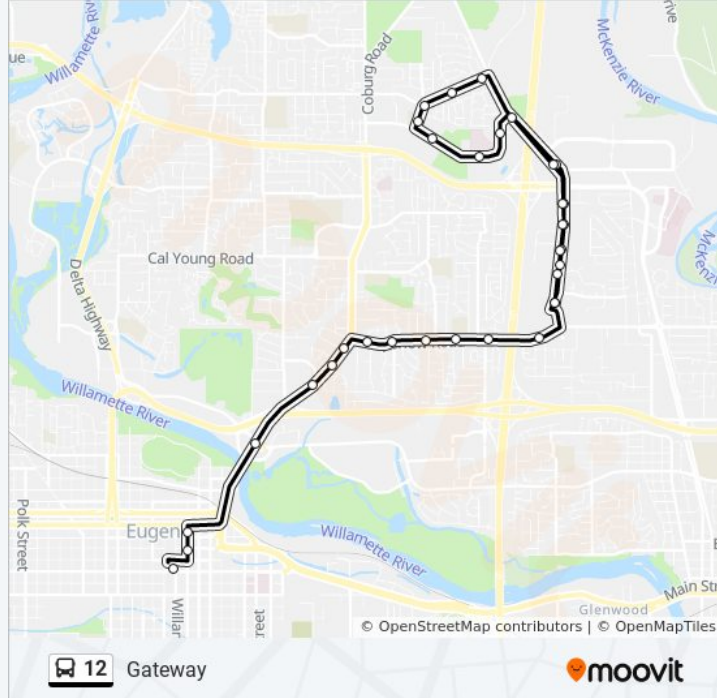

Gateway

Get The App

The 12 bus line (Gateway) has 3 routes. For regular weekdays, their operation hours are:
 (1) Eugene Station, Bay S→Gateway Sta.-Bay B (To Es): 6:30 AM - 9:30 PM
 (2) Eugene Station, Bay S→N/S Of Chad W Of Old Coburg Rd: 10:30 PM
 (3) Gateway Sta.-Bay B (To Es)→Eugene Sta Central Arrival Zone: 6:06 AM - 9:58 PM
 Use the Moovit App to find the closest 12 bus station near you and find out when is the next 12 bus arriving.

Direction: Eugene Station, Bay S→Gateway Sta.-Bay B (To Es)
 31 stops
[VIEW LINE SCHEDULE](#)

12 bus Time Schedule
 Eugene Station, Bay S→Gateway Sta.-Bay B (To Es) Route Timetable:

Sunday	8:30 AM - 8:30 PM
Monday	6:30 AM - 9:30 PM
Tuesday	6:30 AM - 9:30 PM
Wednesday	6:30 AM - 9:30 PM
Thursday	6:30 AM - 9:30 PM
Friday	6:30 AM - 9:30 PM
Saturday	7:30 AM - 9:30 PM

12 bus Info
Direction: Eugene Station, Bay S→Gateway Sta.-Bay B (To Es)
Stops: 31
Trip Duration: 31 min
Line Summary:

N/S Of Chad E Of Shadowview
 E/S Of Shadowview N Of Chad
 E/S Of Shadowview S Of Crescent
 S/S Of Crescent E Of Grand Cayman
 S/S Of Crescent E Of Martinique
 W/S Of N Game Farm Road S Of Old Coburg Road
 W/S Of Gateway N Of Game Farm Rd E
 W/S Of Gateway N Of Gateway Lp
 W/S Gateway Street S Of Postal
 W/S Of Gateway S Of North Access
 Gateway Station

12 bus Info

Direction: Eugene Station, Bay S→N/S Of Chad W Of Old Coburg Rd

Stops: 21

Trip Duration: 19 min

Line Summary:

E/S Of Gateway N Of Kruse

E/S Of Gateway N Of Game Farm Rd E

W/S Of Old Coburg Road S Of Old Coburg Road