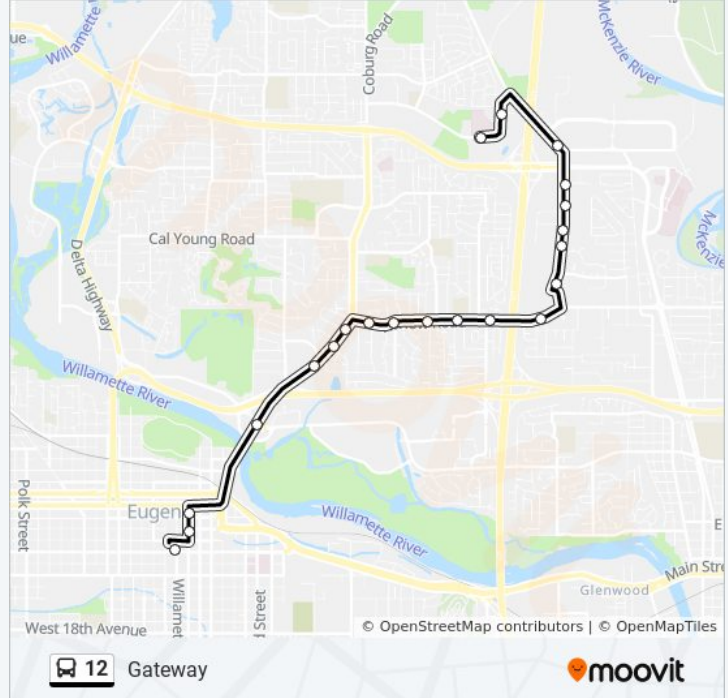

12 bus Info
Direction: Eugene Station, Bay S→Gateway Sta.-Bay B (To Es)
Stops: 31
Trip Duration: 31 min
Line Summary:

N/S Of Chad E Of Shadowview
 E/S Of Shadowview N Of Chad
 E/S Of Shadowview S Of Crescent
 S/S Of Crescent E Of Grand Cayman
 S/S Of Crescent E Of Martinique
 W/S Of N Game Farm Road S Of Old Coburg Road
 W/S Of Gateway N Of Game Farm Rd E
 W/S Of Gateway N Of Gateway Lp
 W/S Gateway Street S Of Postal
 W/S Of Gateway S Of North Access
 Gateway Station

Direction: Eugene Station, Bay S→N/S Of Chad W Of Old Coburg Rd

21 stops

[VIEW LINE SCHEDULE](#)

Eugene Station-Ltd
 E/S Of Oak S Of Broadway
 E/S Of Oak S Of 7th
 E/S Of Coburg S Of Milk Blvd
 E/S Of Coburg S Of Oakmont
 E/S Of Coburg N Of Rustic
 E/S Of Coburg N Of Pioneer Pike
 S/S Of Harlow E Of Lydick
 S/S Of Harlow W Of Palomino
 S/S Of Harlow E Of Randall
 S/S Of Harlow E Of Honeysuckle
 S/S Of Harlow E Of Garden Way
 S/S Of Harlow Rd W Of Beverly
 Gateway Station
 E/S Of Gateway S Of North Access
 E/S Gateway Street S Of Postal Way
 E/S Of Gateway N Of Gateway Lp

12 bus Info

Direction: Eugene Station, Bay S→N/S Of Chad W Of Old Coburg Rd

Stops: 21

Trip Duration: 19 min

Line Summary:

E/S Of Gateway N Of Kruse

E/S Of Gateway N Of Game Farm Rd E

W/S Of Old Coburg Road S Of Old Coburg Road

N/S Of Chad W Of Old Coburg Rd

Direction: Gateway Sta.-Bay B (To Es)→Eugene Sta Central Arrival Zone

16 stops

[VIEW LINE SCHEDULE](#)

Gateway Station

N/S Of Harlow Road W Of Beverly

N/S Of Harlow W Of Garden Way