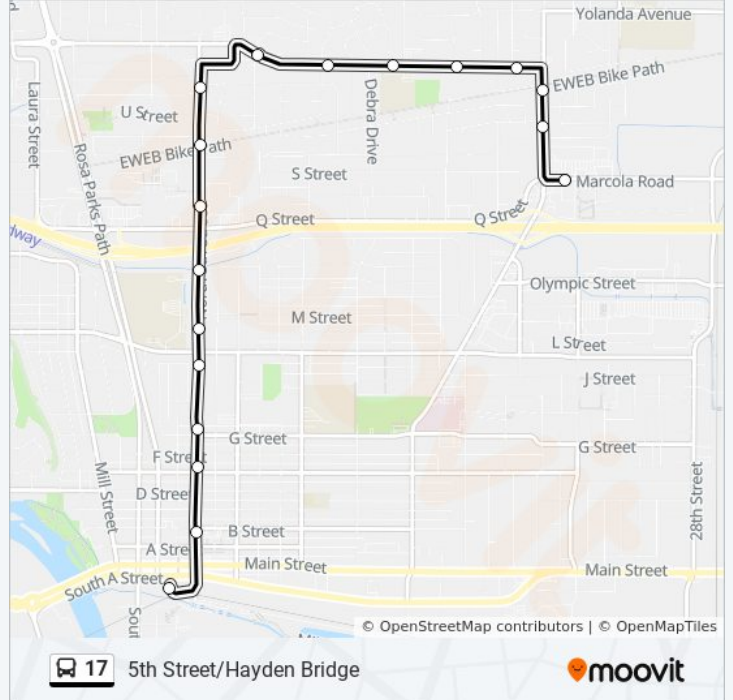

Use the Moovit App to find the closest 17 bus station near you and find out when is the next 17 bus arriving.

Direction: S/S Of Marcola E Of 19th→Spfld Sta 5th St Arrival Zone
 14 stops
[VIEW LINE SCHEDULE](#)

17 bus Info

Direction: S/S Of Marcola E Of 19th→Spfld Sta 5th St Arrival Zone
Stops: 14
Trip Duration: 18 min
Line Summary:

Direction: Springfield Station, Bay B→S/S Of Marcola E Of 19th

19 stops

[VIEW LINE SCHEDULE](#)

17 bus Time Schedule

Springfield Station, Bay B→S/S Of Marcola E Of 19th Route Timetable:

Sunday	8:10 AM - 7:10 PM
Monday	6:55 AM - 9:29 PM
Tuesday	6:55 AM - 9:29 PM
Wednesday	6:55 AM - 9:29 PM
Thursday	6:55 AM - 9:29 PM
Friday	6:55 AM - 9:29 PM
Saturday	8:07 AM - 9:07 PM

17 bus Info

Direction: Springfield Station, Bay B→S/S Of Marcola E Of 19th

Stops: 19

Trip Duration: 11 min

Line Summary:

17 bus time schedules and route maps are available in an offline PDF at moovitapp.com. Use the [Moovit App](#) to see live bus times, train schedule or subway schedule, and step-by-step directions for all public transit in Eugene.