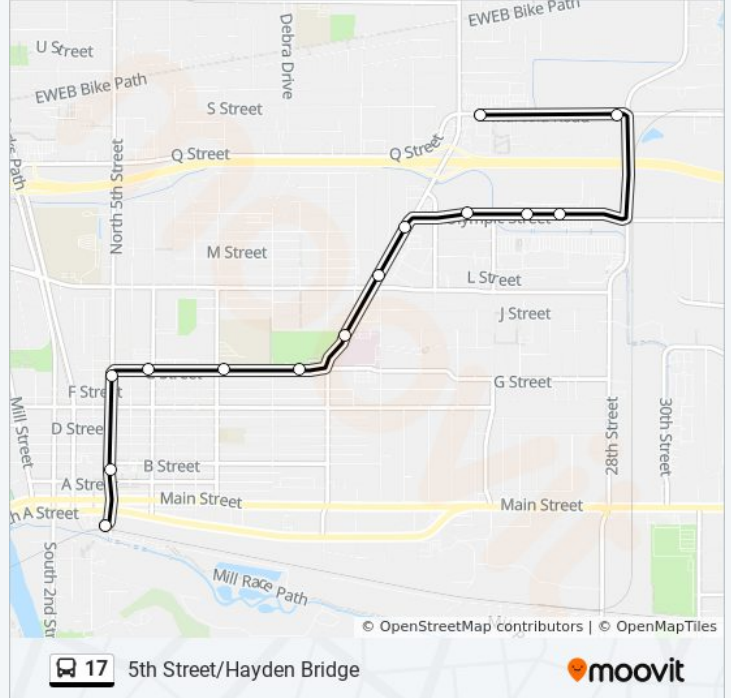

Use the Moovit App to find the closest 17 bus station near you and find out when is the next 17 bus arriving.

Direction: S/S Of Marcola E Of 19th→Spfld Sta 5th St Arrival Zone
 14 stops
[VIEW LINE SCHEDULE](#)

- S/S Of Marcola E Of 19th
- S/S Of Marcola Rd. W Of 28th
- N/S Of Olympic E Of 23rd
- N/S Of Olympic W Of 23rd
- N/S Of Olympic E Of 18th
- W/S Of Mohawk S Of Olympic
- W/S Of Mohawk S Of M
- W/S Of Mohawk N Of G
- N/S Of G E Of 12th
- N/S Of G E Of 10th
- N/S Of G W Of 7th
- W/S Of 5th S Of G
- W/S Of 5th S Of B
- Spfld Sta 5th St Arrival Zone

17 bus Time Schedule

S/S Of Marcola E Of 19th→Spfld Sta 5th St Arrival Zone Route Timetable:

Sunday	8:21 AM - 7:21 PM
Monday	7:06 AM - 9:40 PM
Tuesday	7:06 AM - 9:40 PM
Wednesday	7:06 AM - 9:40 PM
Thursday	7:06 AM - 9:40 PM
Friday	7:06 AM - 9:40 PM
Saturday	8:18 AM - 9:18 PM

17 bus Info

Direction: S/S Of Marcola E Of 19th→Spfld Sta 5th St Arrival Zone
Stops: 14
Trip Duration: 18 min
Line Summary:

Direction: Springfield Station, Bay B→S/S Of Marcola E Of 19th

19 stops

[VIEW LINE SCHEDULE](#)