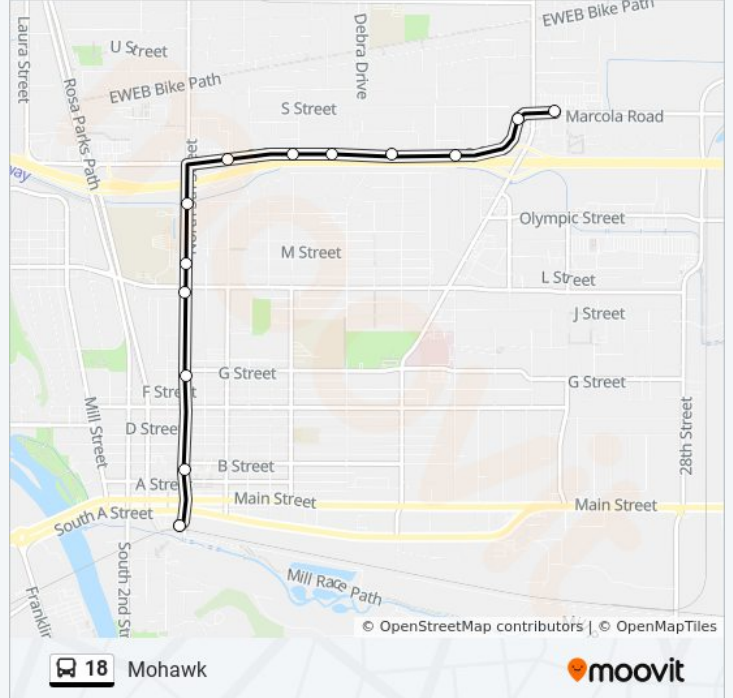

### Direction: N/S Of Marcola Rd E Of 19th→Spfld Sta 5th St Arrival Zone

13 stops

[VIEW LINE SCHEDULE](#)

N/S Of Marcola Rd E Of 19th

W/S Of Q N Of 18th

N/S Of Q W Of 16th

N/S Of Q E Of 12th

N/S Of Q W Of 11th

N/S Of Q W Of 10th

N/S Of Q W Of 7th

W/S Of 5th N Of Moffitt

W/S Of 5th N Of L

W/S Of 5th N Of Broadway

W/S Of 5th S Of G

W/S Of 5th S Of B

Spfld Sta 5th St Arrival Zone

### 18 bus Time Schedule

N/S Of Marcola Rd E Of 19th→Spfld Sta 5th St Arrival Zone Route Timetable:

Sunday	7:54 AM - 6:56 PM
Monday	6:38 AM - 9:12 PM
Tuesday	6:38 AM - 9:12 PM
Wednesday	6:38 AM - 9:12 PM
Thursday	6:38 AM - 9:12 PM
Friday	6:38 AM - 9:12 PM
Saturday	7:52 AM - 9:52 PM

### 18 bus Info

**Direction:** N/S Of Marcola Rd E Of 19th→Spfld Sta 5th St Arrival Zone

**Stops:** 13

**Trip Duration:** 11 min

**Line Summary:**

**Direction: Springfield Station, Bay C→N/S Of Marcola Rd E Of 19th**