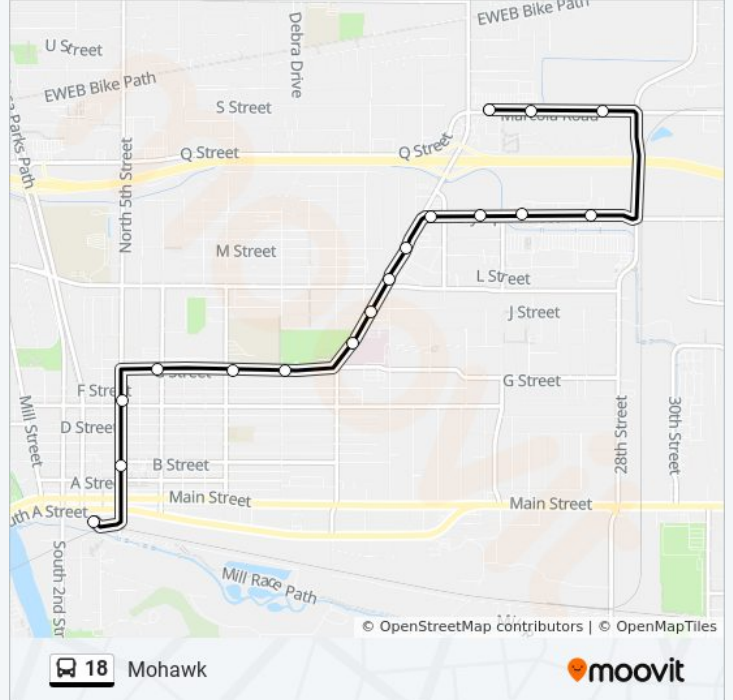

### 18 bus Info

**Direction:** N/S Of Marcola Rd E Of 19th→Spfld Sta 5th St Arrival Zone

**Stops:** 13

**Trip Duration:** 11 min

**Line Summary:**

**Direction: Springfield Station, Bay C→N/S Of Marcola Rd E Of 19th**

17 stops

[VIEW LINE SCHEDULE](#)

- Springfield Station
- E/S Of 5th S Of B
- E/S Of 5th N Of E
- S/S Of G W Of 7th
- S/S Of G E Of 10th
- S/S Of G E Of 12th
- E/S Of Mohawk N Of G
- E/S Of Mohawk N Of Modoc
- E/S Of Mohawk N Of Centennial
- E/S Of Mohawk N Of M
- S/S Of Olympic E Of Mohawk
- S/S Of Olympic E Of 18th
- S/S Of Olympic E Of 21st
- S/S Of Olympic W Of 28th
- E/S Of 28th N Of R
- N/S Of Marcola E Of 22nd
- N/S Of Marcola Rd E Of 19th

**18 bus Time Schedule**

Springfield Station, Bay C→N/S Of Marcola Rd E Of 19th Route Timetable:

Sunday	7:41 AM - 6:43 PM
Monday	6:27 AM - 9:01 PM
Tuesday	6:27 AM - 9:01 PM
Wednesday	6:27 AM - 9:01 PM
Thursday	6:27 AM - 9:01 PM
Friday	6:27 AM - 9:01 PM
Saturday	7:40 AM - 9:39 PM

**18 bus Info**

**Direction:** Springfield Station, Bay C→N/S Of Marcola Rd E Of 19th

**Stops:** 17

**Trip Duration:** 15 min

**Line Summary:**

18 bus time schedules and route maps are available in an offline PDF at [moovitapp.com](https://moovitapp.com). Use the [Moovit App](#) to see live bus times, train schedule or subway schedule, and step-by-step directions for all public transit in Eugene.