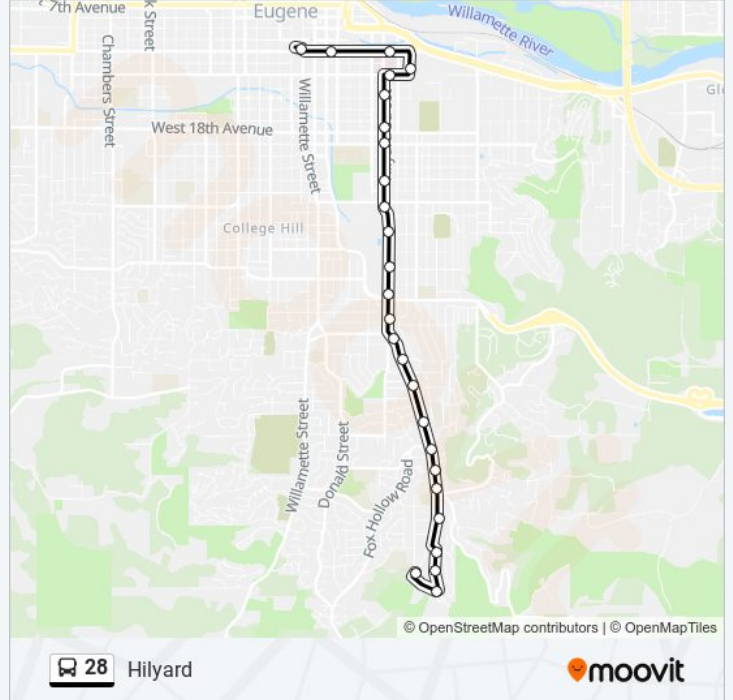

Line Summary:

Direction: W/S Of W. Amazon N Of Martin→E/S Of Hilyard N Of 30th

14 stops

[VIEW LINE SCHEDULE](#)

- W/S Of W. Amazon N Of Martin
- S/S Of Martin W Of Center
- E/S Of Center N Of Alpine
- E/S Of Center S Of E. Amazon
- E/S Of E. Amazon N Of Snell
- E/S Of E. Amazon N Of Dillard
- E/S Of E. Amazon N Of Kincaid
- E/S Of E. Amazon S Of Potter
- E/S Of E. Amazon S Of 39th
- E/S Of E. Amazon N Of 37th
- E/S Of E. Amazon N Of 35th
- E/S Of E. Amazon S Of Hilyard
- E/S Of Hilyard N Of 32nd
- E/S Of Hilyard N Of 30th

28 bus Info

Direction: W/S Of W. Amazon N Of Martin→E/S Of Hilyard N Of 30th

Stops: 14

Trip Duration: 7 min

Line Summary:

Direction: W/S Of W. Amazon N Of Martin→Eugene Sta Central Arrival Zone

26 stops

[VIEW LINE SCHEDULE](#)

28 bus Time Schedule

W/S Of W. Amazon N Of Martin→Eugene Sta Central Arrival Zone Route Timetable:

Sunday	8:03 AM - 8:51 PM
Monday	5:58 AM - 9:52 PM
Tuesday	5:58 AM - 9:52 PM
Wednesday	5:58 AM - 9:52 PM
Thursday	5:58 AM - 9:52 PM
Friday	5:58 AM - 9:52 PM
Saturday	6:58 AM - 9:51 PM

28 bus Info

Direction: W/S Of W. Amazon N Of Martin→Eugene Sta Central Arrival Zone

Stops: 26

Trip Duration: 24 min

Line Summary:

E/S Of Hilyard N Of 19th
E/S Of Hilyard S Of 17th
E/S Of Hilyard N Of 15th
S/S Of 13th E Of Hilyard
U Of O Station
N/S Of 11th W Of Alder
N/S Of 11th W Of High
Eugene Station-Ltd