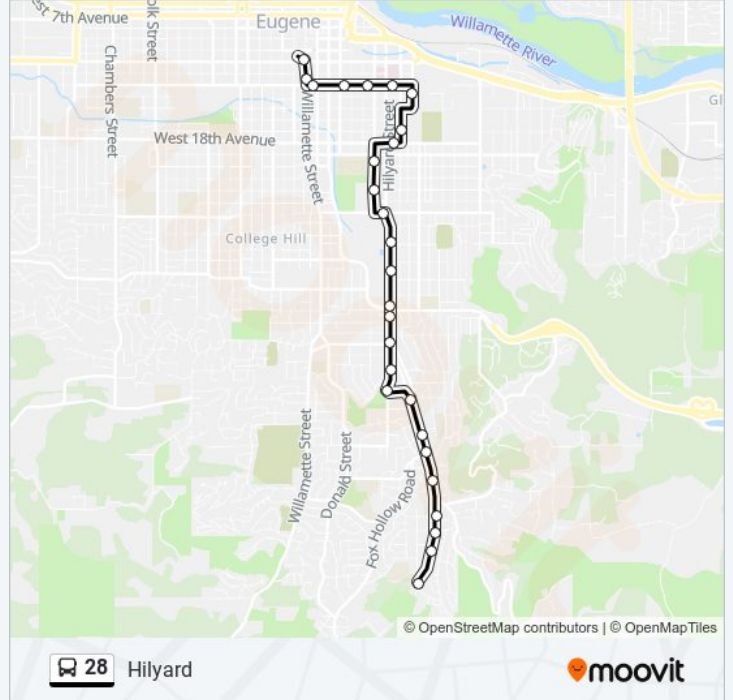

28 bus Time Schedule

Eugene Station, Bay J→W/S Of W. Amazon N Of Martin Route Timetable:

Sunday	8:30 AM - 8:30 PM
Monday	6:30 AM - 10:30 PM
Tuesday	6:30 AM - 10:30 PM
Wednesday	6:30 AM - 10:30 PM
Thursday	6:30 AM - 10:30 PM
Friday	6:30 AM - 10:30 PM
Saturday	7:30 AM - 10:30 PM

28 bus Info

Direction: Eugene Station, Bay J→W/S Of W. Amazon N Of Martin

Stops: 27

Trip Duration: 21 min

Line Summary:

W/S Of W. Amazon S Of 39th Pl

W/S Of W. Amazon N Of Fox Hollow

W/S Of W. Amazon N Of 44th

W/S Of W. Amazon N Of Larch

W/S Of W. Amazon S Of Snell

W/S Of W. Amazon S Of Sprague

W/S Of W. Amazon N Of Martin

Direction: W/S Of Hilyard S Of 30th→W/S Of W. Amazon N Of Martin

12 stops

[VIEW LINE SCHEDULE](#)

28 bus Info

Direction: W/S Of W. Amazon N Of Martin→E/S Of Hilyard N Of 30th

Stops: 14

Trip Duration: 7 min

Line Summary:

Direction: W/S Of W. Amazon N Of Martin→Eugene Sta Central Arrival Zone

26 stops

[VIEW LINE SCHEDULE](#)