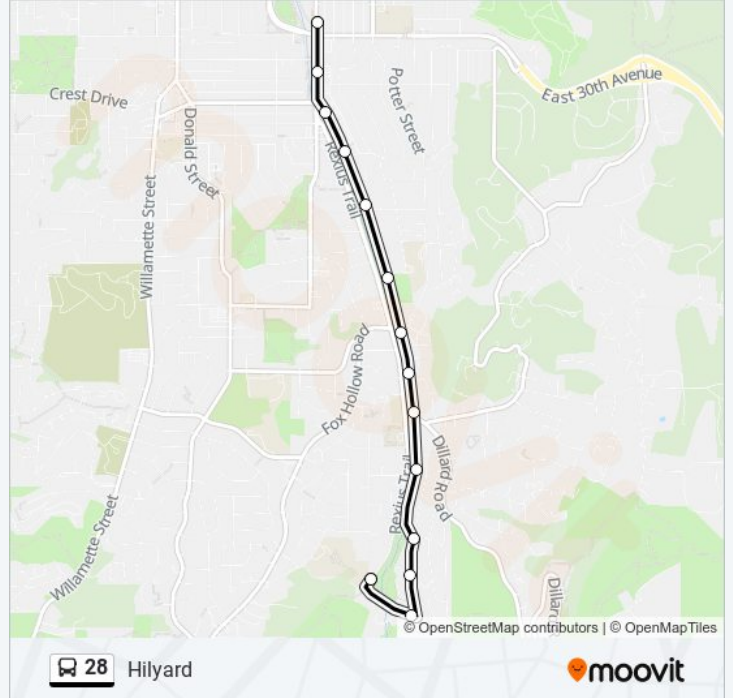

Sunday	7:57 AM
Monday	5:52 AM
Tuesday	5:52 AM
Wednesday	5:52 AM
Thursday	5:52 AM
Friday	5:52 AM
Saturday	6:52 AM

28 bus Info

Direction: W/S Of Hilyard S Of 30th→W/S Of W. Amazon N Of Martin

Stops: 12

Trip Duration: 6 min

Line Summary:

Direction: W/S Of W. Amazon N Of Martin→E/S Of Hilyard N Of 30th

14 stops

[VIEW LINE SCHEDULE](#)

- W/S Of W. Amazon N Of Martin
- S/S Of Martin W Of Center
- E/S Of Center N Of Alpine
- E/S Of Center S Of E. Amazon
- E/S Of E. Amazon N Of Snell
- E/S Of E. Amazon N Of Dillard
- E/S Of E. Amazon N Of Kincaid
- E/S Of E. Amazon S Of Potter
- E/S Of E. Amazon S Of 39th
- E/S Of E. Amazon N Of 37th
- E/S Of E. Amazon N Of 35th
- E/S Of E. Amazon S Of Hilyard
- E/S Of Hilyard N Of 32nd
- E/S Of Hilyard N Of 30th

28 bus Time Schedule

W/S Of W. Amazon N Of Martin→E/S Of Hilyard N Of 30th Route Timetable:

Day	Time
Sunday	Not Operational
Monday	10:52 PM
Tuesday	10:52 PM
Wednesday	10:52 PM
Thursday	10:52 PM
Friday	10:52 PM
Saturday	10:51 PM

28 bus Info

Direction: W/S Of W. Amazon N Of Martin→E/S Of Hilyard N Of 30th

Stops: 14

Trip Duration: 7 min

Line Summary:

Direction: W/S Of W. Amazon N Of Martin→Eugene Sta Central Arrival Zone

26 stops

[VIEW LINE SCHEDULE](#)