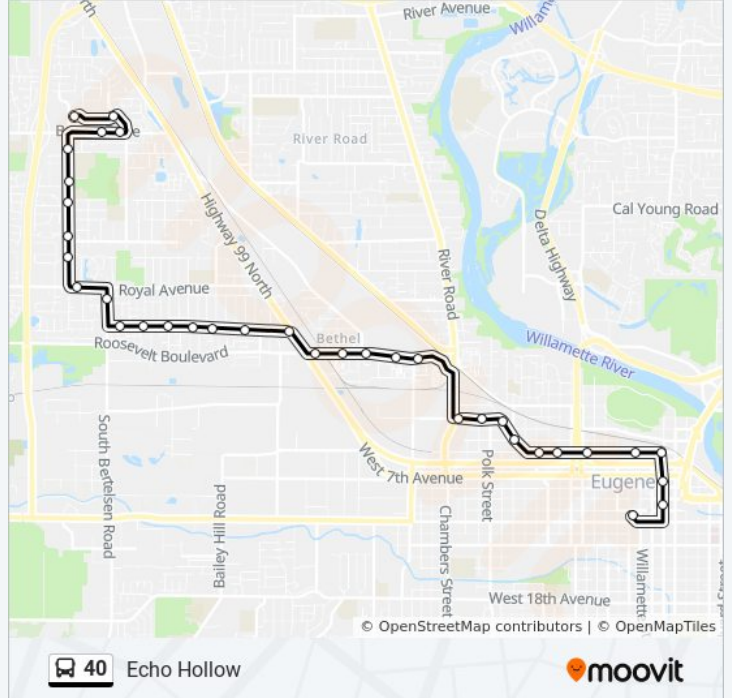

Echo Hollow

Get The App

The 40 bus line (Echo Hollow) has 2 routes. For regular weekdays, their operation hours are:
 (1) Eugene Station, Bay Q→S/S Of Wagner E Of Cubit: 6:20 AM - 10:30 PM
 (2) S/S Of Wagner E Of Cubit→Eugene Sta Central Arrival Zone: 5:57 AM - 9:58 PM

40 bus Info

Direction: Eugene Station, Bay Q→S/S Of Wagner E Of Cubit

Stops: 36

Trip Duration: 28 min

Line Summary:

N/S Of Elmira W Of Gilbert

N/S Of Elmira W Of Fairfield

N/S Of Elmira E Of Baxter

S/S Of Wagner E Of Cubit→Eugene Sta Central Arrival Zone Route Timetable:

Sunday	7:52 AM - 8:55 PM
Monday	5:57 AM - 9:58 PM
Tuesday	5:57 AM - 9:58 PM
Wednesday	5:57 AM - 9:58 PM
Thursday	5:57 AM - 9:58 PM
Friday	5:57 AM - 9:58 PM
Saturday	6:53 AM - 9:55 PM

40 bus Info

Direction: S/S Of Wagner E Of Cubit→Eugene Sta Central Arrival Zone

Stops: 35

Trip Duration: 35 min

Line Summary:

S/S Of Elmira W Of Archie
 S/S Of Elmira E Of Baxter
 S/S Of Elmira E Of Anton
 S/S Of Elmira W Of Gilbert
 S/S Of Elmira W Of Hwy 99
 S/S Of Roosevelt E Of Hwy 99
 S/S Of Roosevelt E Of Foch
 S/S Of Roosevelt E Of Bethel
 S/S Of Roosevelt W Of Garfield
 S/S Of Roosevelt W Of Chambers
 S/S Of 2nd E Of Chambers
 S/S Of 2nd E Of Taylor
 W/S Of Blair S Of 2nd
 W/S Of Blair N Of 4th
 S/S Of 5th E Of Adams
 S/S Of 5th W Of Madison
 S/S Of 5th E Of Washington
 S/S Of 5th E Of Olive
 S/S Of 5th W Of Pearl
 W/S Of Pearl N Of 8th
 W/S Of Pearl N Of 10th
 Eugene Station-Ltd