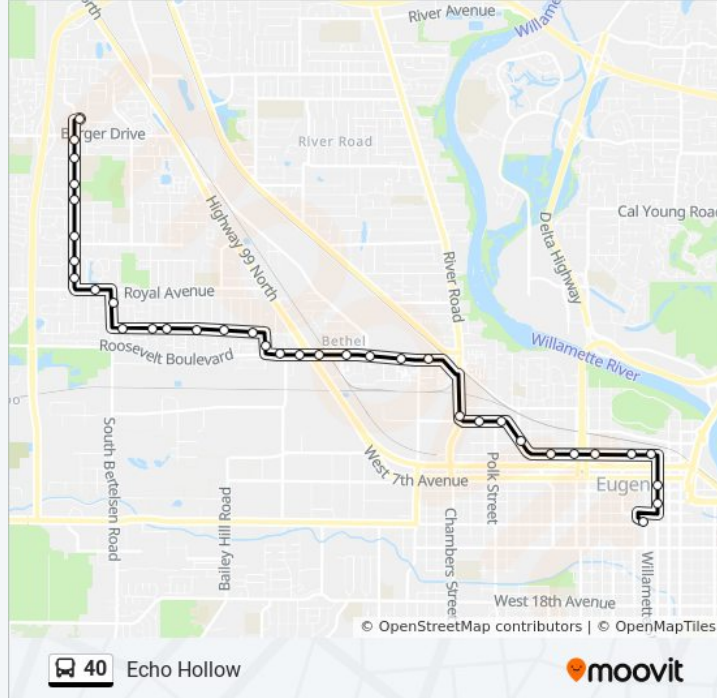

Use the Moovit App to find the closest 40 bus station near you and find out when is the next 40 bus arriving.

Direction: Eugene Station, Bay Q→S/S Of Wagner E Of Cubit

36 stops

[VIEW LINE SCHEDULE](#)

- Eugene Station-Ltd
- E/S Of Oak S Of Broadway
- E/S Of Oak S Of 7th
- N/S Of 5th E Of Willamette
- N/S Of 5th W Of Olive
- N/S Of 5th W Of Lawrence
- N/S Of 5th W Of Jefferson
- N/S Of 5th W Of Monroe
- E/S Of Blair N Of 4th
- N/S Of 2nd W Of Blair
- N/S Of 2nd W Of Taylor
- E/S Of Chambers N Of 2nd
- N/S Of Roosevelt W Of Chambers
- N/S Of Roosevelt E Of Arthur
- N/S Of Roosevelt E Of Bethel
- N/S Of Roosevelt E Of Foch
- N/S Of Roosevelt E Of Hwy 99
- N/S Of Roosevelt W Of Hwy99
- N/S Of Roosevelt W Of Seneca
- E/S Of Maple S Of Elmira

40 bus Info

Direction: Eugene Station, Bay Q→S/S Of Wagner E Of Cubit

Stops: 36

Trip Duration: 28 min

Line Summary:

N/S Of Elmira W Of Gilbert

N/S Of Elmira W Of Fairfield

N/S Of Elmira E Of Baxter

E/S Of Echo Hollow N Of Willhi

E/S Of Echo Hollow N Of Murnane

E/S Of Echo Hollow S Of Dove

E/S Of Echo Hollow S Of Barger

S/S Of Wagner E Of Cubit

Direction: S/S Of Wagner E Of Cubit→Eugene Sta Central Arrival Zone

S/S Of Wagner E Of Cubit→Eugene Sta Central Arrival Zone Route Timetable:

Sunday	7:52 AM - 8:55 PM
Monday	5:57 AM - 9:58 PM
Tuesday	5:57 AM - 9:58 PM
Wednesday	5:57 AM - 9:58 PM
Thursday	5:57 AM - 9:58 PM
Friday	5:57 AM - 9:58 PM
Saturday	6:53 AM - 9:55 PM